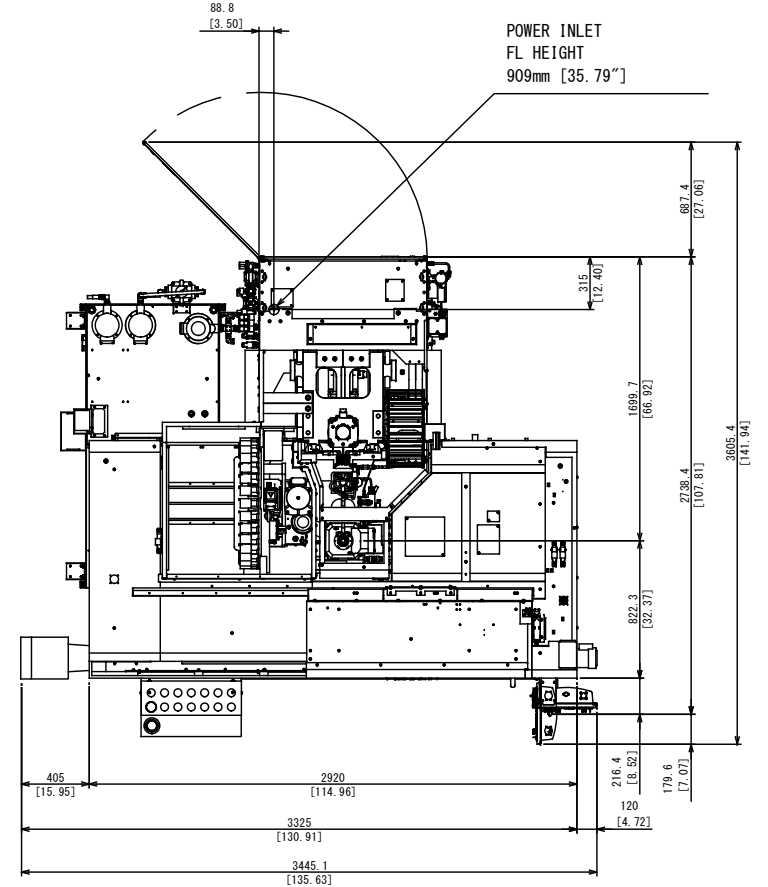

THIRD ANGLE PROJECTION			
APP'D	CHK'D	DSGN	DRAWING
111320	111320	111320	111320
K.N	J.W	K.N	M.K.S
SCALE		NAME	
1:14		VC-Ez 20 30T オーガーコンベア全機図	
DRAWING NO.		VC-Ez 20 30T AUGER CONVEYOR TOTAL VIEW DRAWING	
QTY	DATE	DC NO.	SIGN
0	D65	TV	C003 0

Mazak

METRIC/INCH