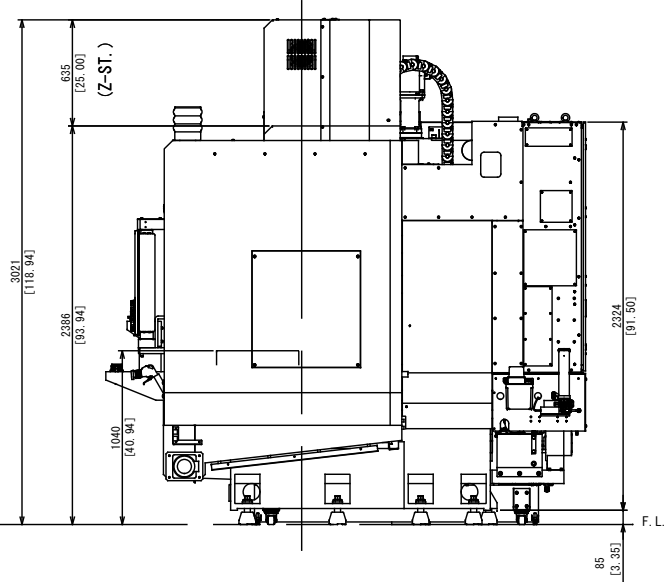

THIRD ANGLE PROJECTION			
APP'D	CHK'D	DSGN	DRAWING
111320	111320	111320	111320
K.N	J.W	K.N	M.K.S
SCALE		NAME	
1:14		VC-Ez 20 30T オーガーコンベア全機図	
DRAWING NO.		VC-Ez 20 30T AUGER CONVEYOR TOTAL VIEW DRAWING	
QTY	DATE	DC NO.	SIGN
0	D65	TV	C003 0

Mazak

METRIC/INCH