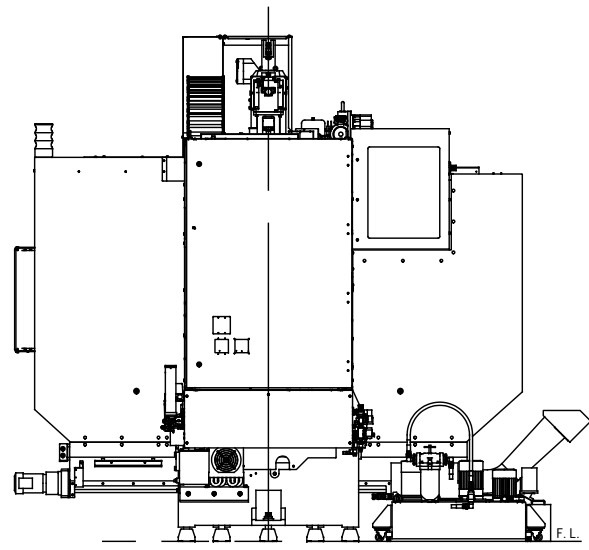

THIRD ANGLE PROJECTION			
APP'D	CHK'D	DSGN	DRAWING
111320	111320	111320	111320
K.N	J.W	K.N	M.K.S
SCALE		NAME	
1:14		VC-Ez 20 30T オーガーコンベア全機図	
DRAWING NO.		VC-Ez 20 30T AUGER CONVEYOR TOTAL VIEW DRAWING	
QTY	DATE	DC NO.	SIGN
0	D65	TV	C003 0

Mazak

METRIC/INCH