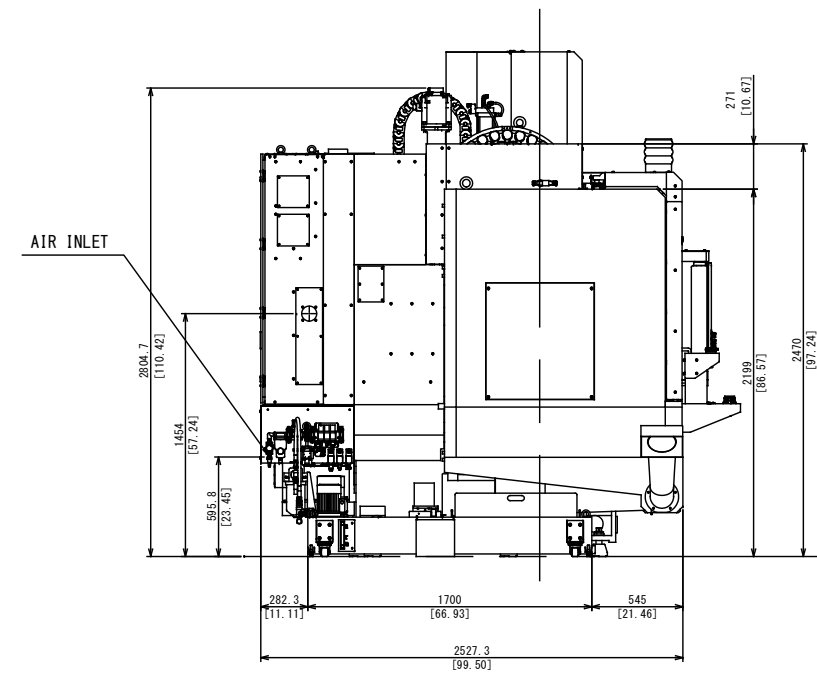

THIRD ANGLE PROJECTION			
APP'D	CHK'D	DSGN	DRAWING
111320	111320	111320	111320
K.N	J.W	K.N	M.K.S
SCALE		NAME	
1:14		VC-Ez 20 30T オーガーコンベア全機図	
DRAWING NO.		VC-Ez 20 30T AUGER CONVEYOR TOTAL VIEW DRAWING	
QTY	DATE	DC NO.	SIGN
0	D65	TV	C003 0

Mazak

METRIC/INCH