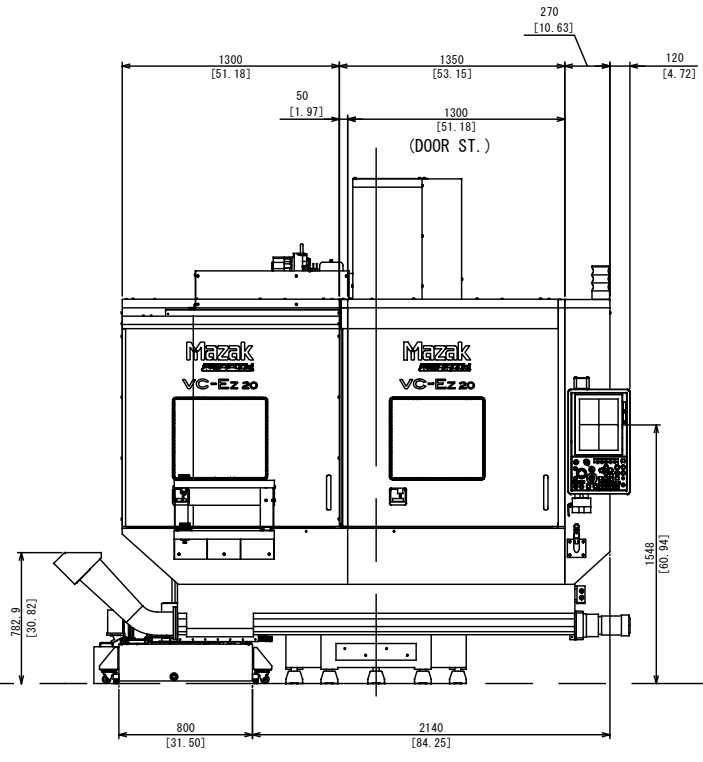

THIRD ANGLE PROJECTION			
APP'D	CHK'D	DSGN	DRAWING
111320	111320	111320	111320
K.N	J.W	K.N	M.K.S
SCALE		NAME	
1:14		VC-Ez 20 30T オーガーコンベア全機図	
DRAWING NO.		VC-Ez 20 30T AUGER CONVEYOR TOTAL VIEW DRAWING	
QTY	DATE	DC NO.	SIGN
0	D65	TV	C003 0

Mazak

METRIC/INCH