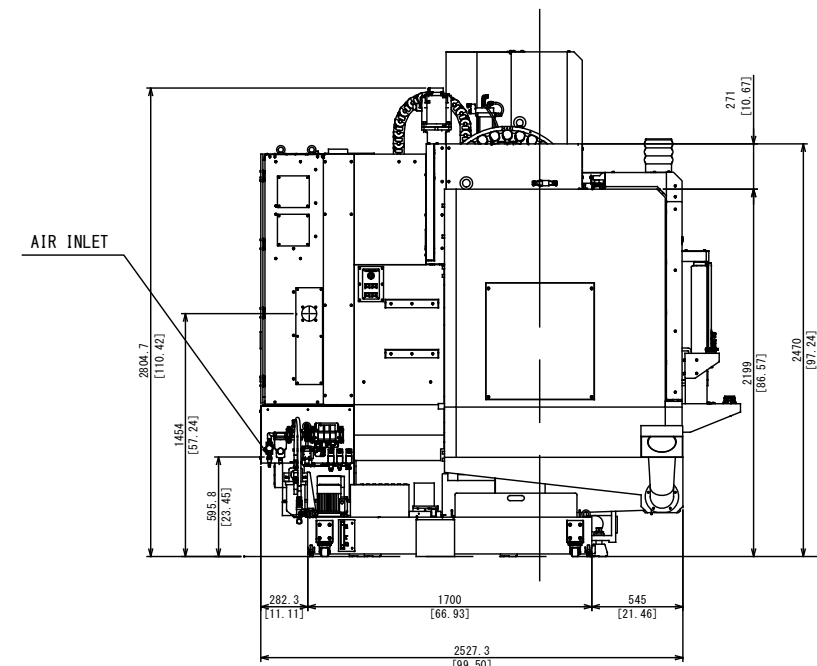

THIRD ANGLE PROJECTION			
APP'D	CHK'D	DSGN	DRAWING
111620	111620	111620	111620
K.N	J.W	K.N	W-K.S
SCALE		NAME	
1:14		VC-Ez 20 30T MG	
DRAWING NO.		VC-Ez 20 30T MG DOOR ASSEMBLY CONVEYOR TOTAL VIEW DRAWING	
0	D65	TV	C005 0