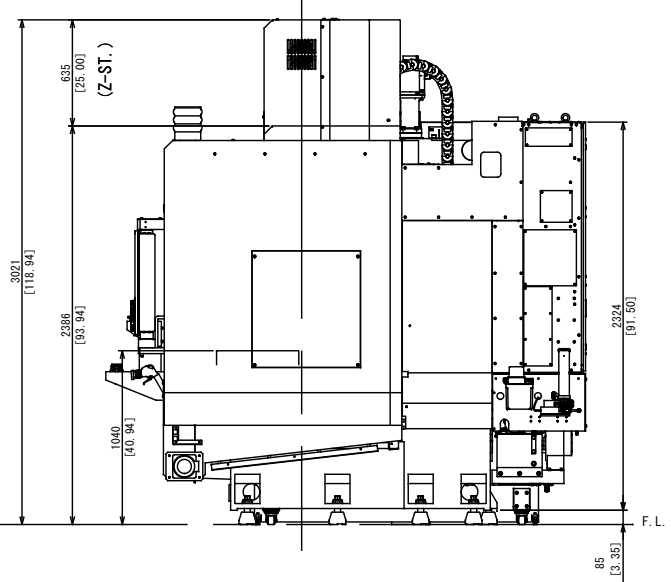

THIRD ANGLE PROJECTION			
APP'D	CHK'D	DSGN	DRAWING
111620	111620	111620	111620
K.N	J.W	K.N	W-K.S
SCALE		NAME	
1:14		VC-Ez 20 30T MG	
DRAWING NO.		VC-Ez 20 30T MG DOOR ASSEMBLY CONVEYOR TOTAL VIEW DRAWING	
0	D65	TV	C005 0