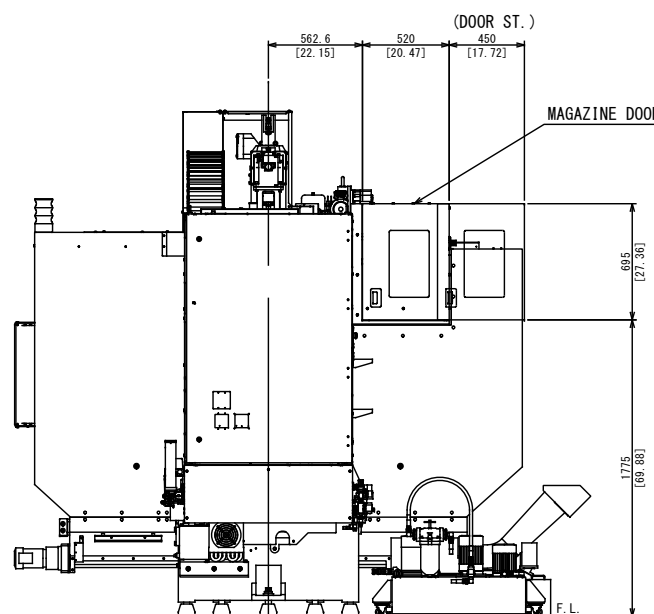

THIRD ANGLE PROJECTION			
APP'D	CHK'D	DSGN	DRAWING
111620	111620	111620	111620
K.N	J.W	K.N	W-K.S
SCALE		NAME	
1:14		VC-Ez 20 30T MG	
DRAWING NO.		VC-Ez 20 30T MG DOOR ASSEMBLY CONVEYOR TOTAL VIEW DRAWING	
0	D65	TV	C005 0