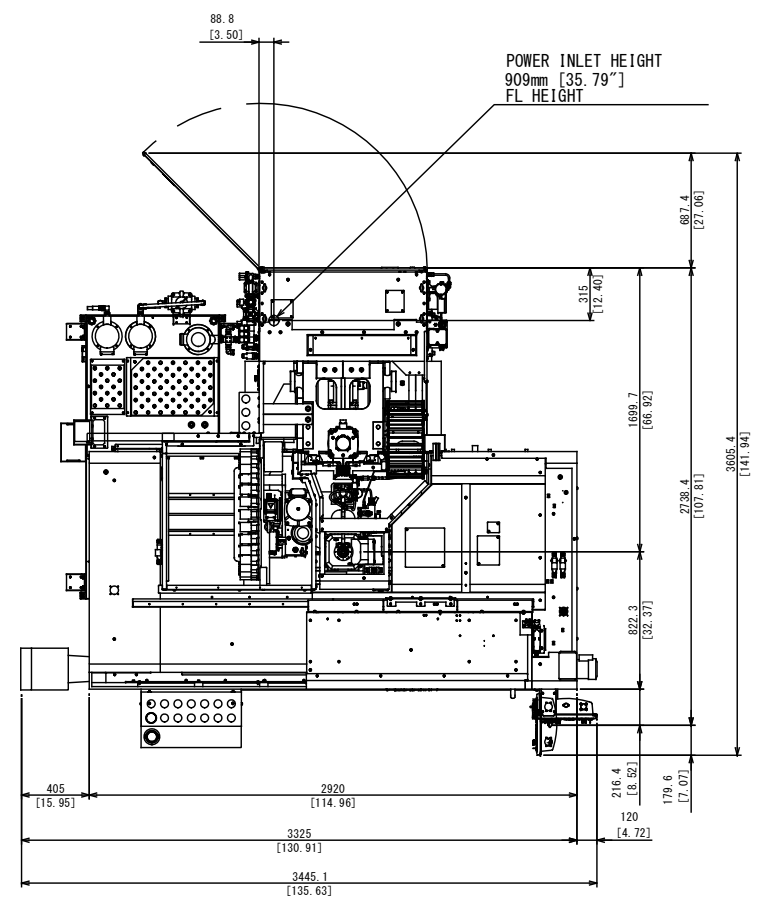

THIRD ANGLE PROJECTION			
APP'D	CHK'D	DSGN	DRAWING
111620	111620	111620	111620
K.N	J.W	K.N	W-K.S
SCALE		NAME	
1:14		VC-Ez 20 30T MG	
DRAWING NO.		VC-Ez 20 30T MG DOOR ASSEMBLY CONVEYOR TOTAL VIEW DRAWING	
0	D65	TV	C005 0