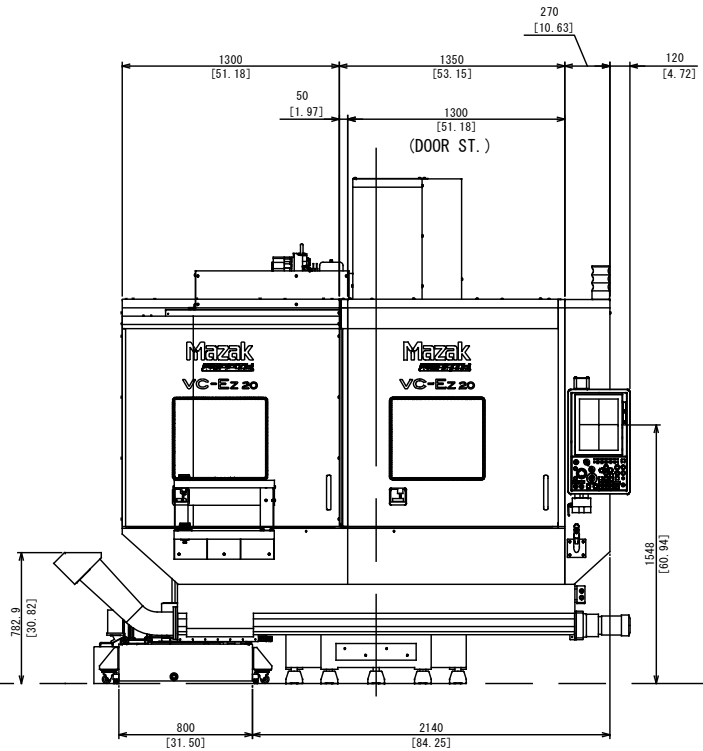

THIRD ANGLE PROJECTION			
APP'D	CHK'D	DSGN	DRAWING
111620	111620	111620	111620
K.N	J.W	K.N	W-K.S
SCALE		NAME	
1:14		VC-Ez 20 30T MG	
DRAWING NO.		VC-Ez 20 30T MG DOOR ASSEMBLY CONVEYOR TOTAL VIEW DRAWING	
0	D65	TV	C005 0