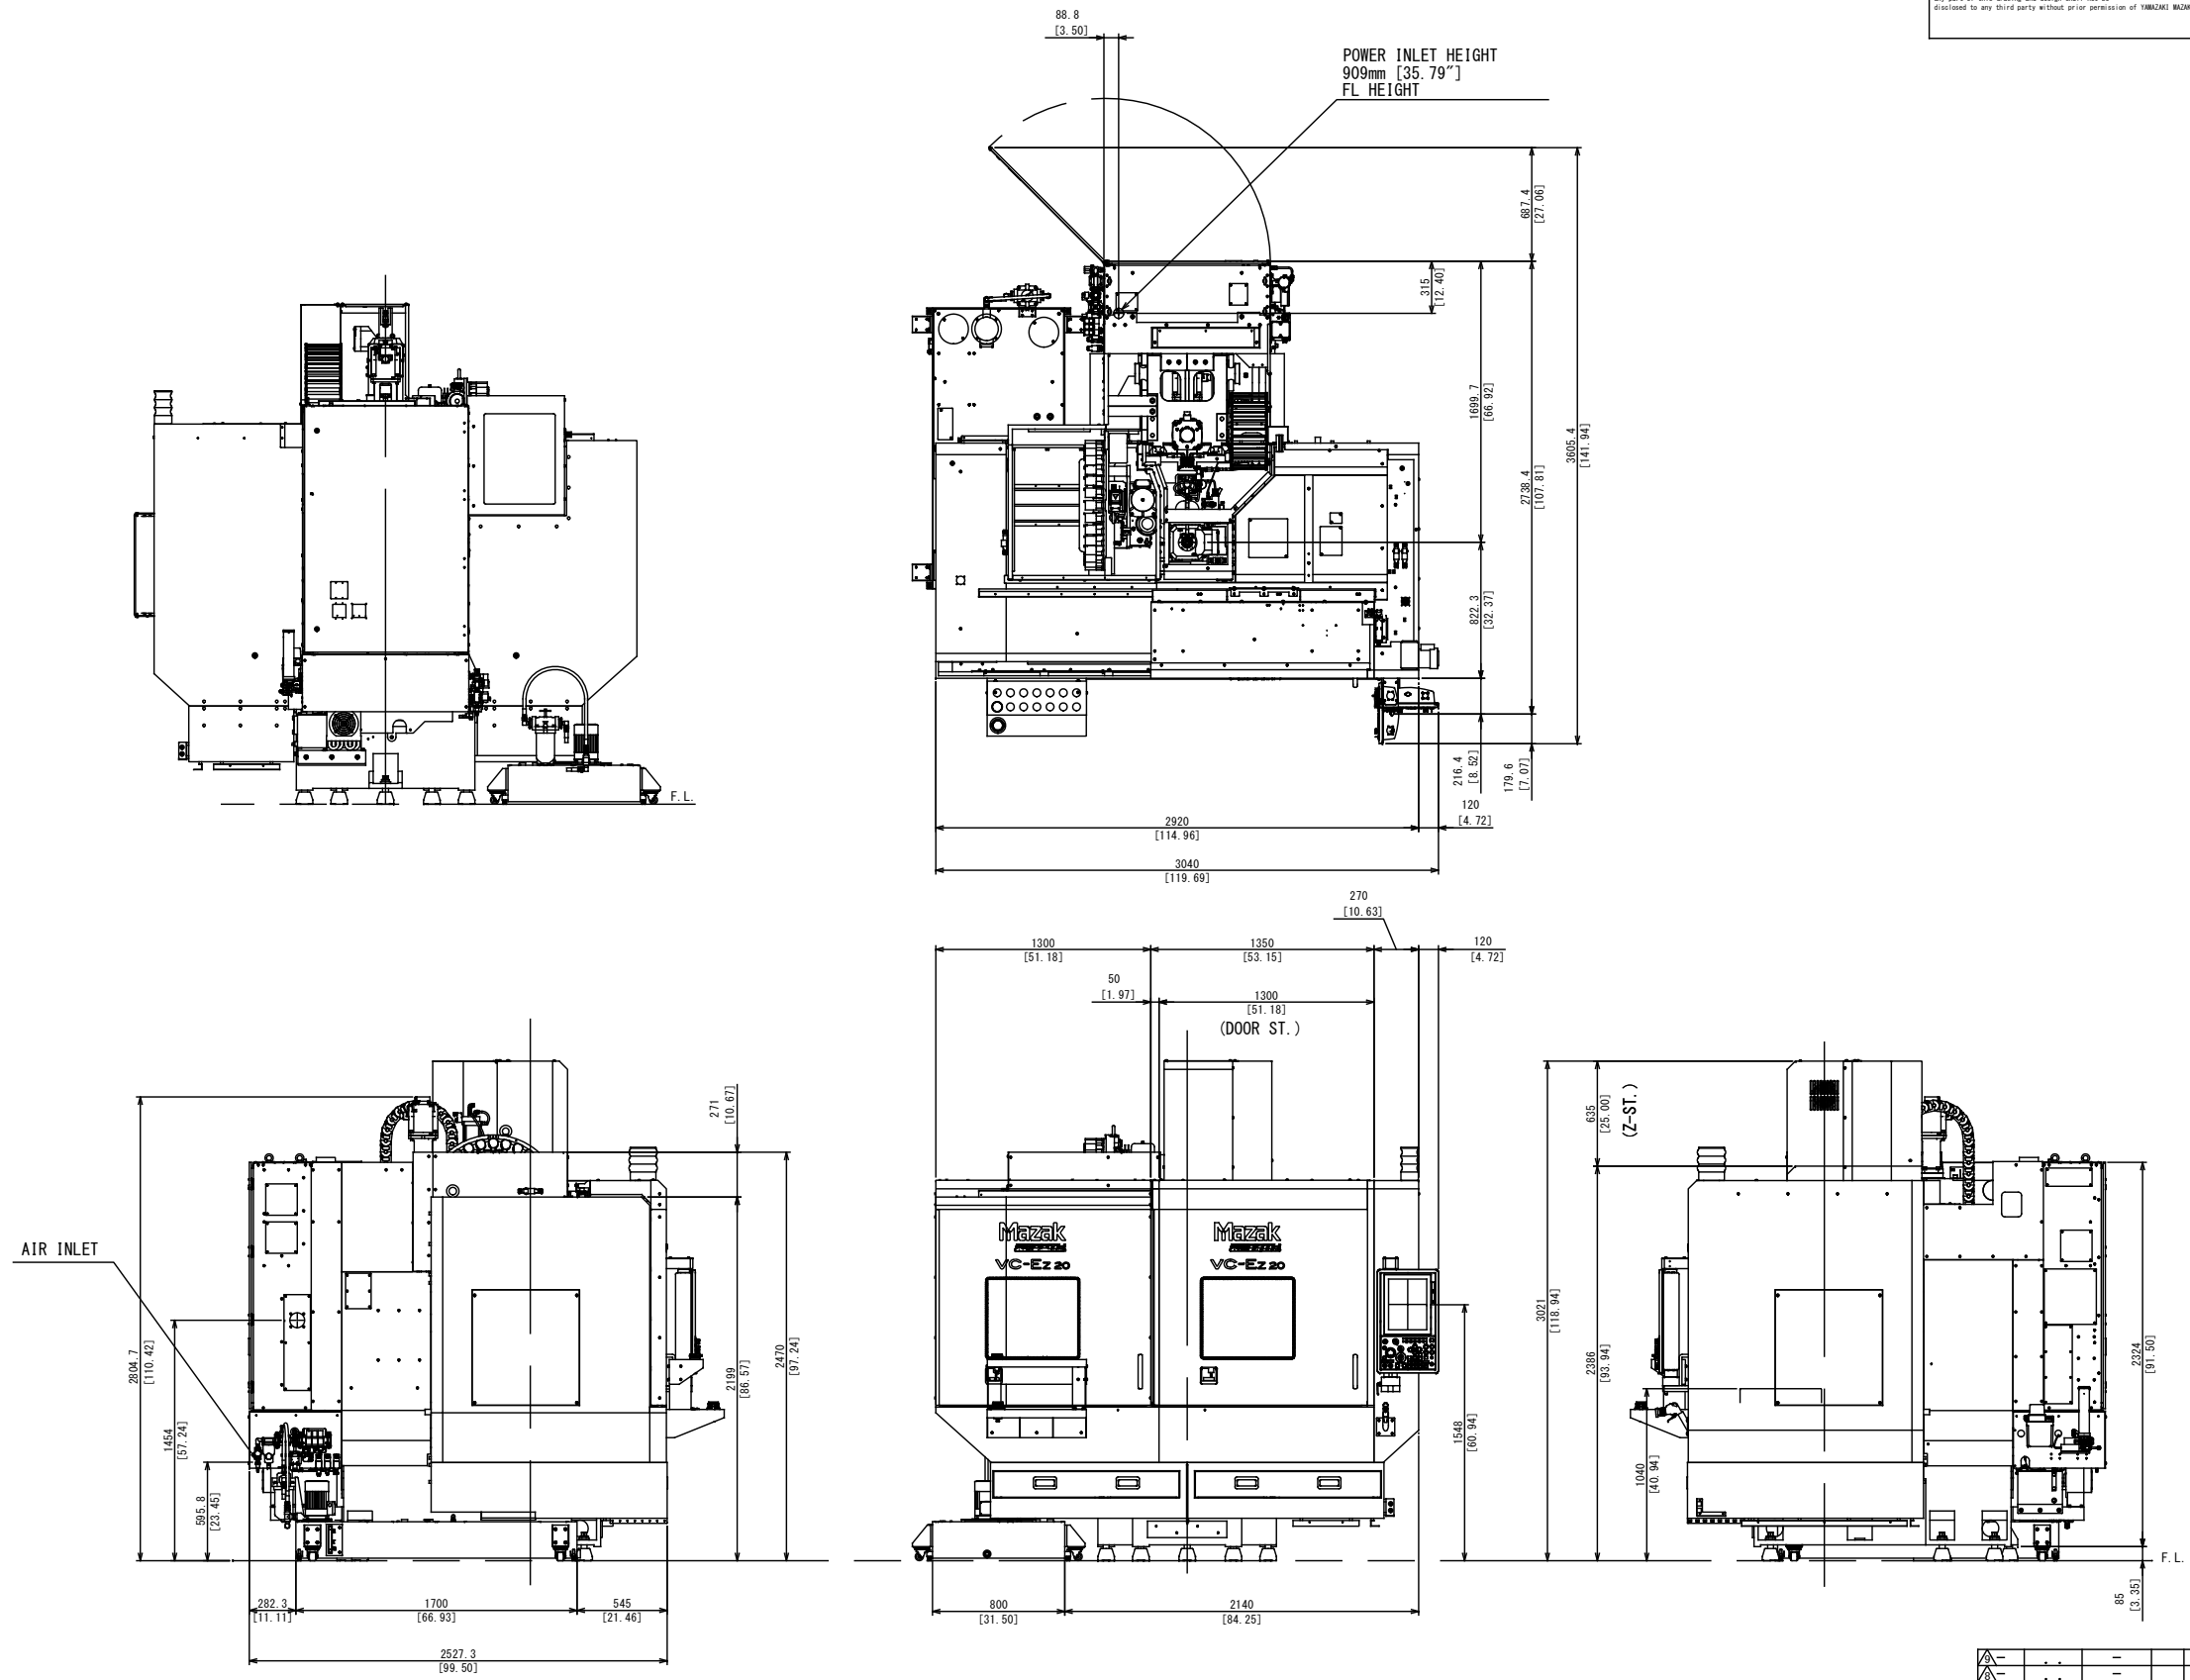

THIRD ANGLE PROJECTION			
APP' D	CHK' D	DSGN	DRAWING
122420	122420	122420	122420
K.N	J.W	K.N	T.H.M
SCALE		NAME	
1:14		VC-Ez 20 30T	
DRAWING NO.		VC-Ez 20 30T BUCKET TOTAL VIEW DRAWING	
QTY	DATE	DC NO.	SIGN
0	D65	TV	C019 0