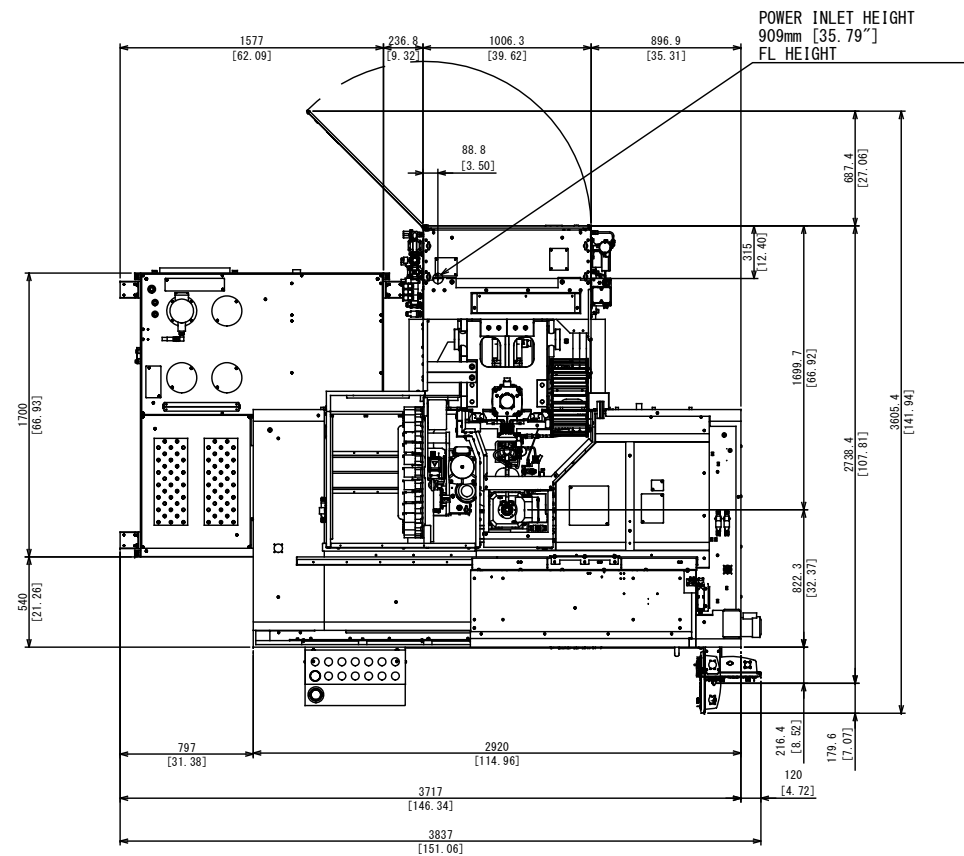

THIRD ANGLE PROJECTION			
APP' D	CHK' D	DSGN	DRAWING
122420	122420	122420	122420
K.N	J.W	K.N	T.H.M
SCALE		NAME	
1:14		VC-Ez 20 30T 95gal	
DRAWING NO. 0 D65 TV C021 0			
QTY	DATE	DC NO.	SIGN