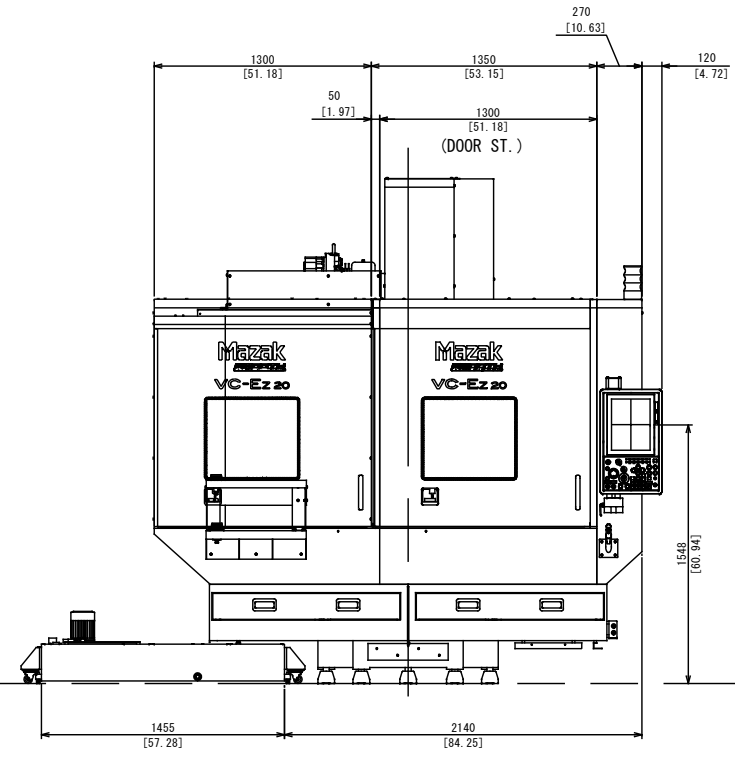

THIRD ANGLE PROJECTION			
APP' D	CHK' D	DSGN	DRAWING
122420	122420	122420	122420
K.N	J.W	K.N	T.H.M
SCALE		NAME	
1:14		VC-Ez 20 30T 95gal	
DRAWING NO. 0 D65 TV C021 0			
QTY	DATE	DC NO.	SIGN