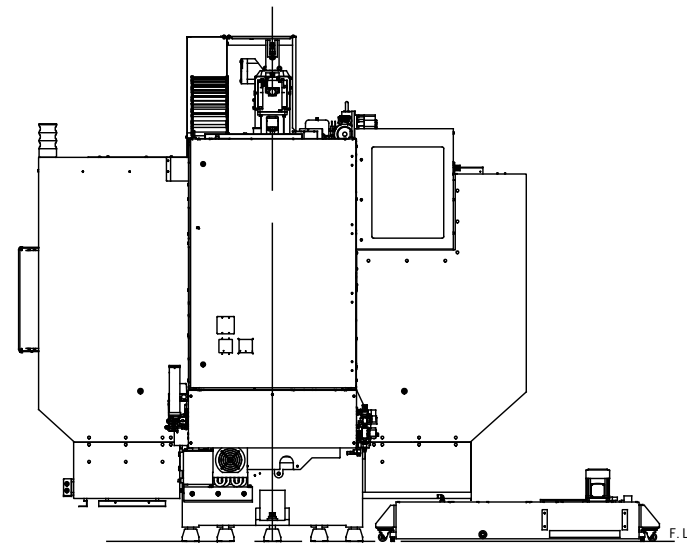

THIRD ANGLE PROJECTION			
APP' D	CHK' D	DSGN	DRAWING
122420	122420	122420	122420
K.N	J.W	K.N	T.H.M
SCALE		NAME	
1:14		VC-Ez 20 30T 95gal	
DRAWING NO. 0 D65 TV C021 0			
QTY	DATE	DC NO.	SIGN