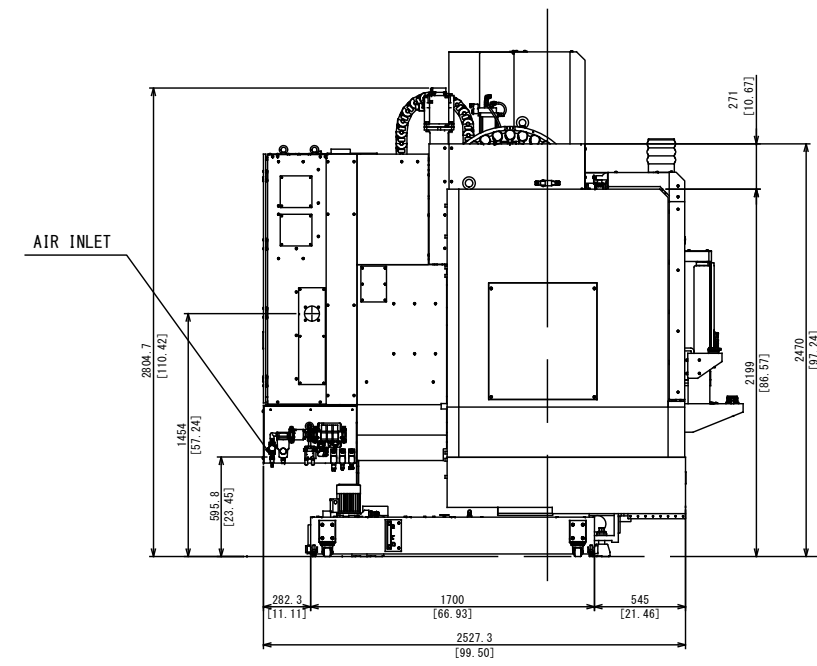

THIRD ANGLE PROJECTION			
APP' D	CHK' D	DSGN	DRAWING
122420	122420	122420	122420
K.N	J.W	K.N	T.H.M
SCALE		NAME	
1:14		VC-Ez 20 30T 95gal	
DRAWING NO. 0 D65 TV C021 0			
QTY	DATE	DC NO.	SIGN