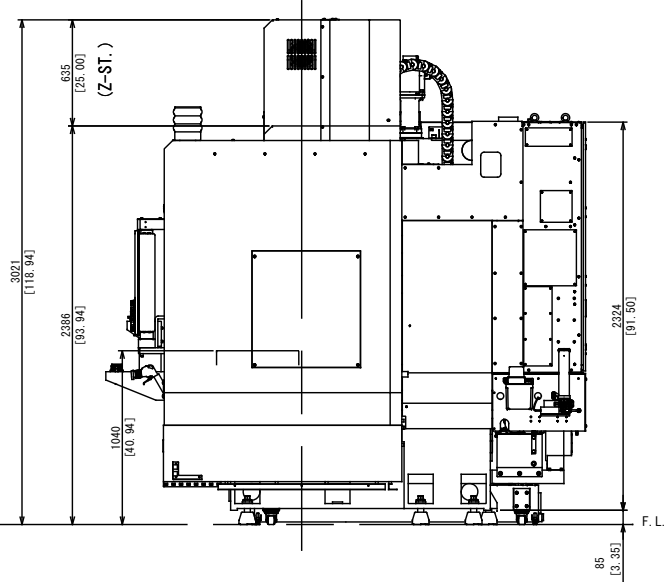

THIRD ANGLE PROJECTION			
APP' D	CHK' D	DSGN	DRAWING
122420	122420	122420	122420
K.N	J.W	K.N	T.H.M
SCALE		NAME	
1:14		VC-Ez 20 30T 95gal	
DRAWING NO. 0 D65 TV C021 0			
QTY	DATE	DC NO.	SIGN