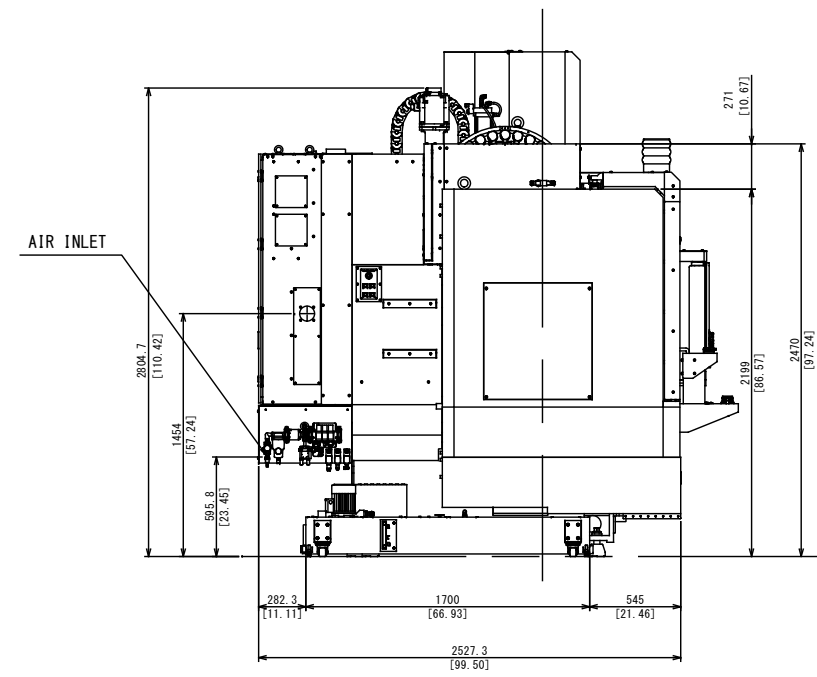

THIRD ANGLE PROJECTION			
APP' D	CHK' D	DSGN	DRAWING
122420	122420	122420	122420
K.N	J.W	K.N	T.H.M
SCALE		NAME	
1:14		VC-Ez 20 30T 95psi	
DRAWING NO.		VC-Ez 20 30T 95psi TANK W/ DOOR BUCKET TOTAL VIEW DRAWING	
QTY	DATE	DC NO.	SIGN
0	D65	TV	C022 0