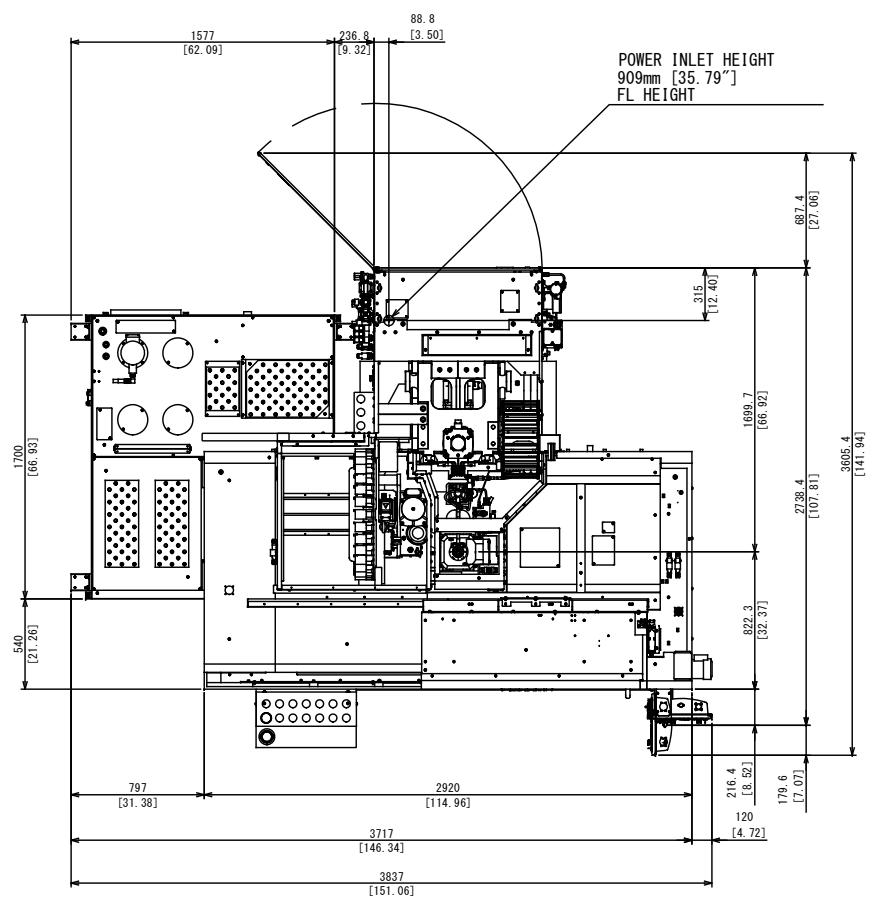

THIRD ANGLE PROJECTION			
APP' D	CHK' D	DSGN	DRAWING
122420	122420	122420	122420
K.N	J.W	K.N	T.H.M
SCALE		NAME	
1:14		VC-Ez 20 30T 95psi	
DRAWING NO.		VC-Ez 20 30T 95psi TANK W/ DOOR BUCKET TOTAL VIEW DRAWING	
QTY	DATE	DC NO.	SIGN
0	D65	TV	C022 0