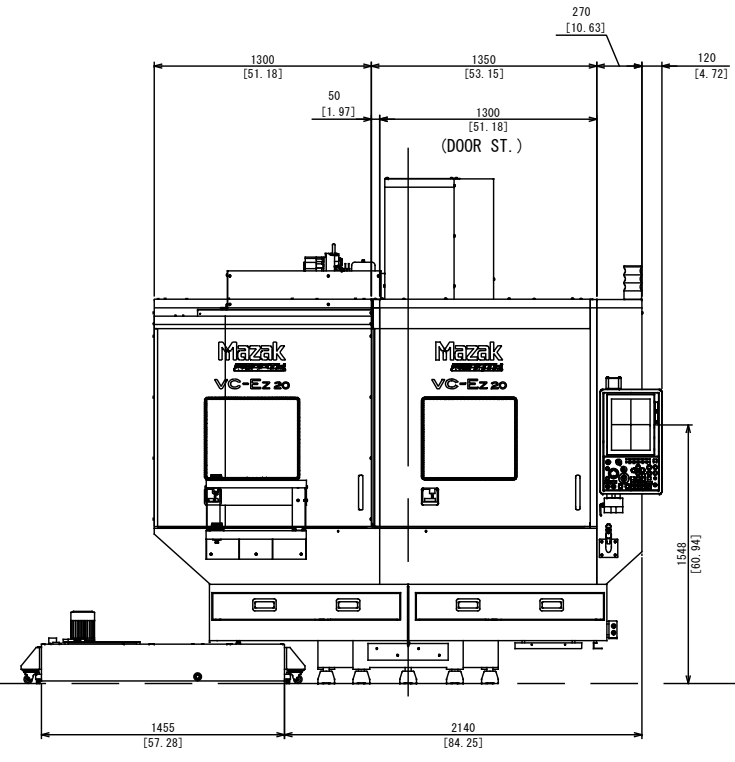

THIRD ANGLE PROJECTION			
APP' D	CHK' D	DSGN	DRAWING
122420	122420	122420	122420
K.N	J.W	K.N	T.H.M
SCALE		NAME	
1:14		VC-Ez 20 30T 95psi	
DRAWING NO.		VC-Ez 20 30T 95psi TANK W/ DOOR BUCKET TOTAL VIEW DRAWING	
QTY	DATE	DC NO.	SIGN
0	D65	TV	C022 0