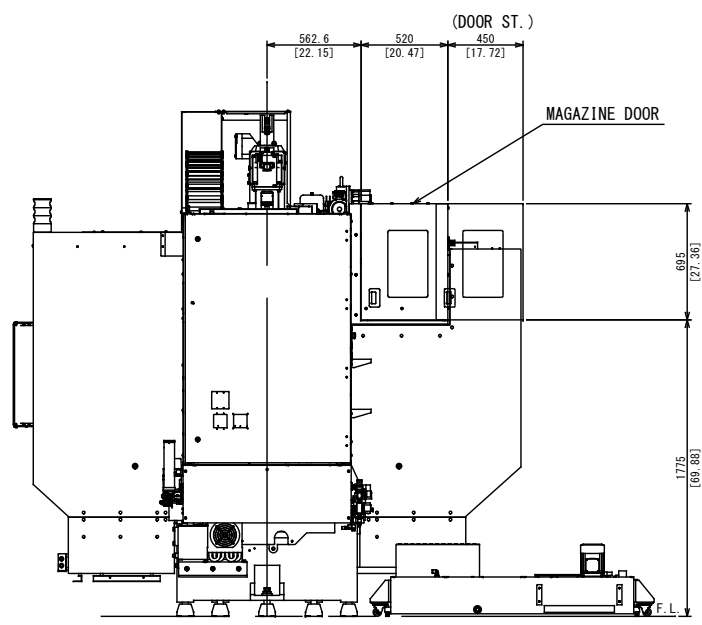

THIRD ANGLE PROJECTION			
APP' D	CHK' D	DSGN	DRAWING
122420	122420	122420	122420
K.N	J.W	K.N	T.H.M
SCALE		NAME	
1:14		VC-Ez 20 30T 95psi	
DRAWING NO.		VC-Ez 20 30T 95psi TANK W/ DOOR BUCKET TOTAL VIEW DRAWING	
QTY	DATE	DC NO.	SIGN
0	D65	TV	C022 0