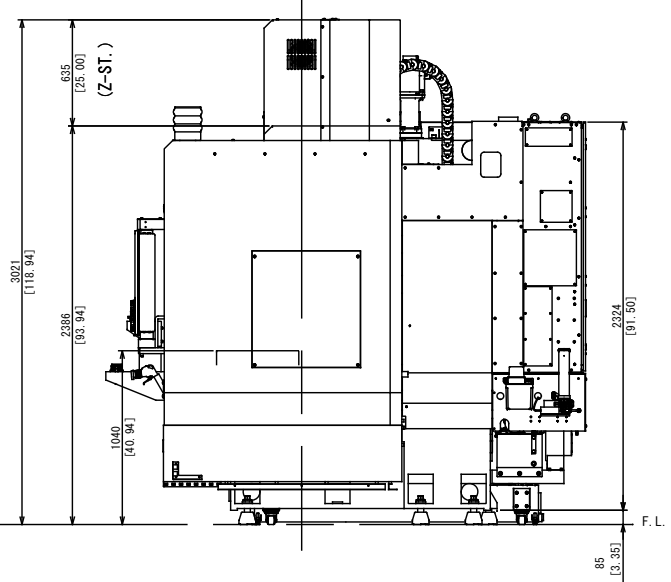

THIRD ANGLE PROJECTION			
APP' D	CHK' D	DSGN	DRAWING
122420	122420	122420	122420
K.N	J.W	K.N	T.H.M
SCALE		NAME	
1:14		VC-Ez 20 30T 95psi	
DRAWING NO.		VC-Ez 20 30T 95psi TANK W/ DOOR BUCKET TOTAL VIEW DRAWING	
QTY	DATE	DC NO.	SIGN
0	D65	TV	C022 0