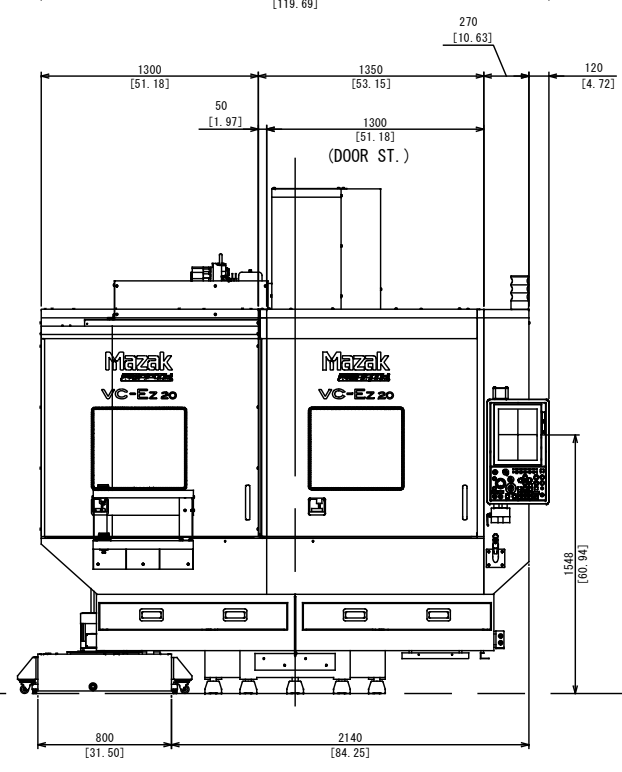

THIRD ANGLE PROJECTION			
APP'D	CHK'D	DSGN	DRAWING
122420	122420	122420	122420
K.N	J.W	K.N	T.H.M
SCALE		NAME	
1:14		VC-Ez 20 30T MG	
DRAWING NO.		VC-Ez 20 30T MG DOOR BUCKET TOTAL VIEW DRAWING	
QTY	DATE	DC NO.	SIGN
0	D65	TV	C020 0