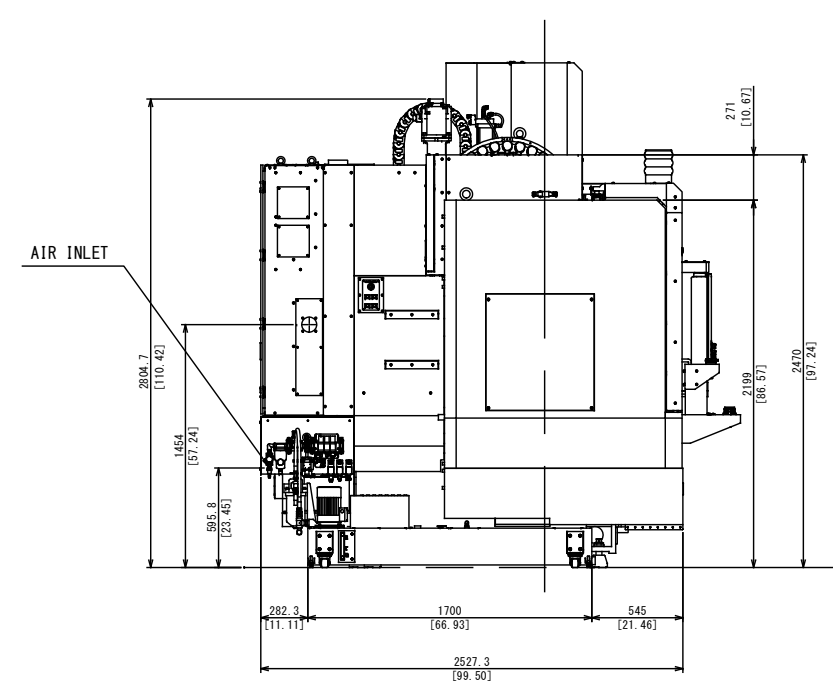

THIRD ANGLE PROJECTION			
APP'D	CHK'D	DSGN	DRAWING
122420	122420	122420	122420
K.N	J.W	K.N	T.H.M
SCALE		NAME	
1:14		VC-Ez 20 30T MG	
DRAWING NO.		VC-Ez 20 30T MG DOOR BUCKET TOTAL VIEW DRAWING	
QTY	DATE	DC NO.	SIGN
0	D65	TV	C020 0