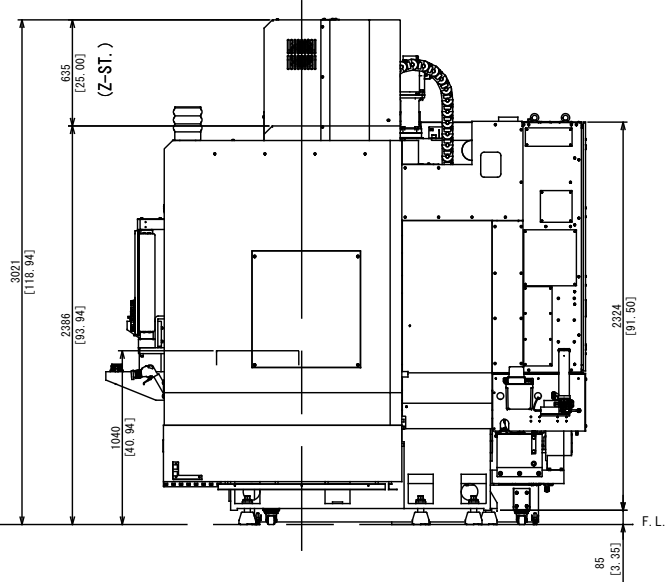

THIRD ANGLE PROJECTION			
APP'D	CHK'D	DSGN	DRAWING
122420	122420	122420	122420
K.N	J.W	K.N	T.H.M
SCALE		NAME	
1:14		VC-Ez 20 30T MG	
DRAWING NO.		VC-Ez 20 30T MG DOOR BUCKET TOTAL VIEW DRAWING	
QTY	DATE	DC NO.	SIGN
0	D65	TV	C020 0