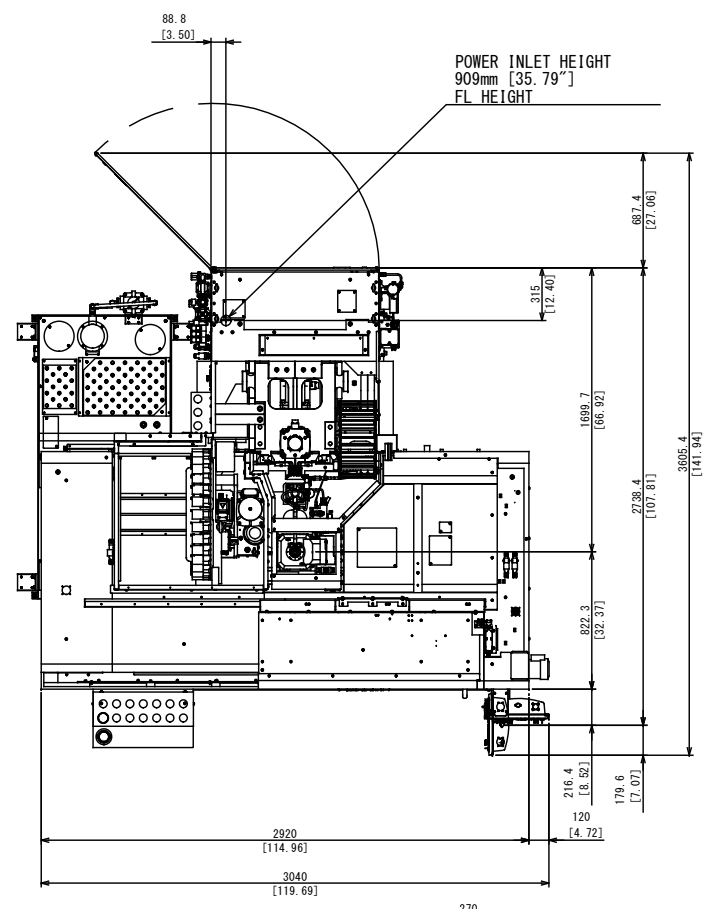

THIRD ANGLE PROJECTION			
APP'D	CHK'D	DSGN	DRAWING
122420	122420	122420	122420
K.N	J.W	K.N	T.H.M
SCALE		NAME	
1:14		VC-Ez 20 30T MG	
DRAWING NO.		VC-Ez 20 30T MG DOOR BUCKET TOTAL VIEW DRAWING	
QTY	DATE	DC NO.	SIGN
0	D65	TV	C020 0