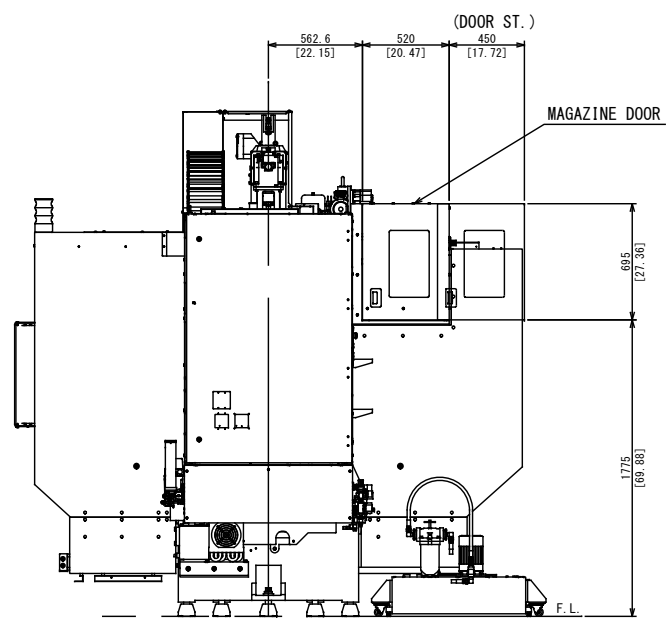

THIRD ANGLE PROJECTION			
APP'D	CHK'D	DSGN	DRAWING
122420	122420	122420	122420
K.N	J.W	K.N	T.H.M
SCALE		NAME	
1:14		VC-Ez 20 30T MG	
DRAWING NO.		VC-Ez 20 30T MG DOOR BUCKET TOTAL VIEW DRAWING	
QTY	DATE	DC NO.	SIGN
0	D65	TV	C020 0