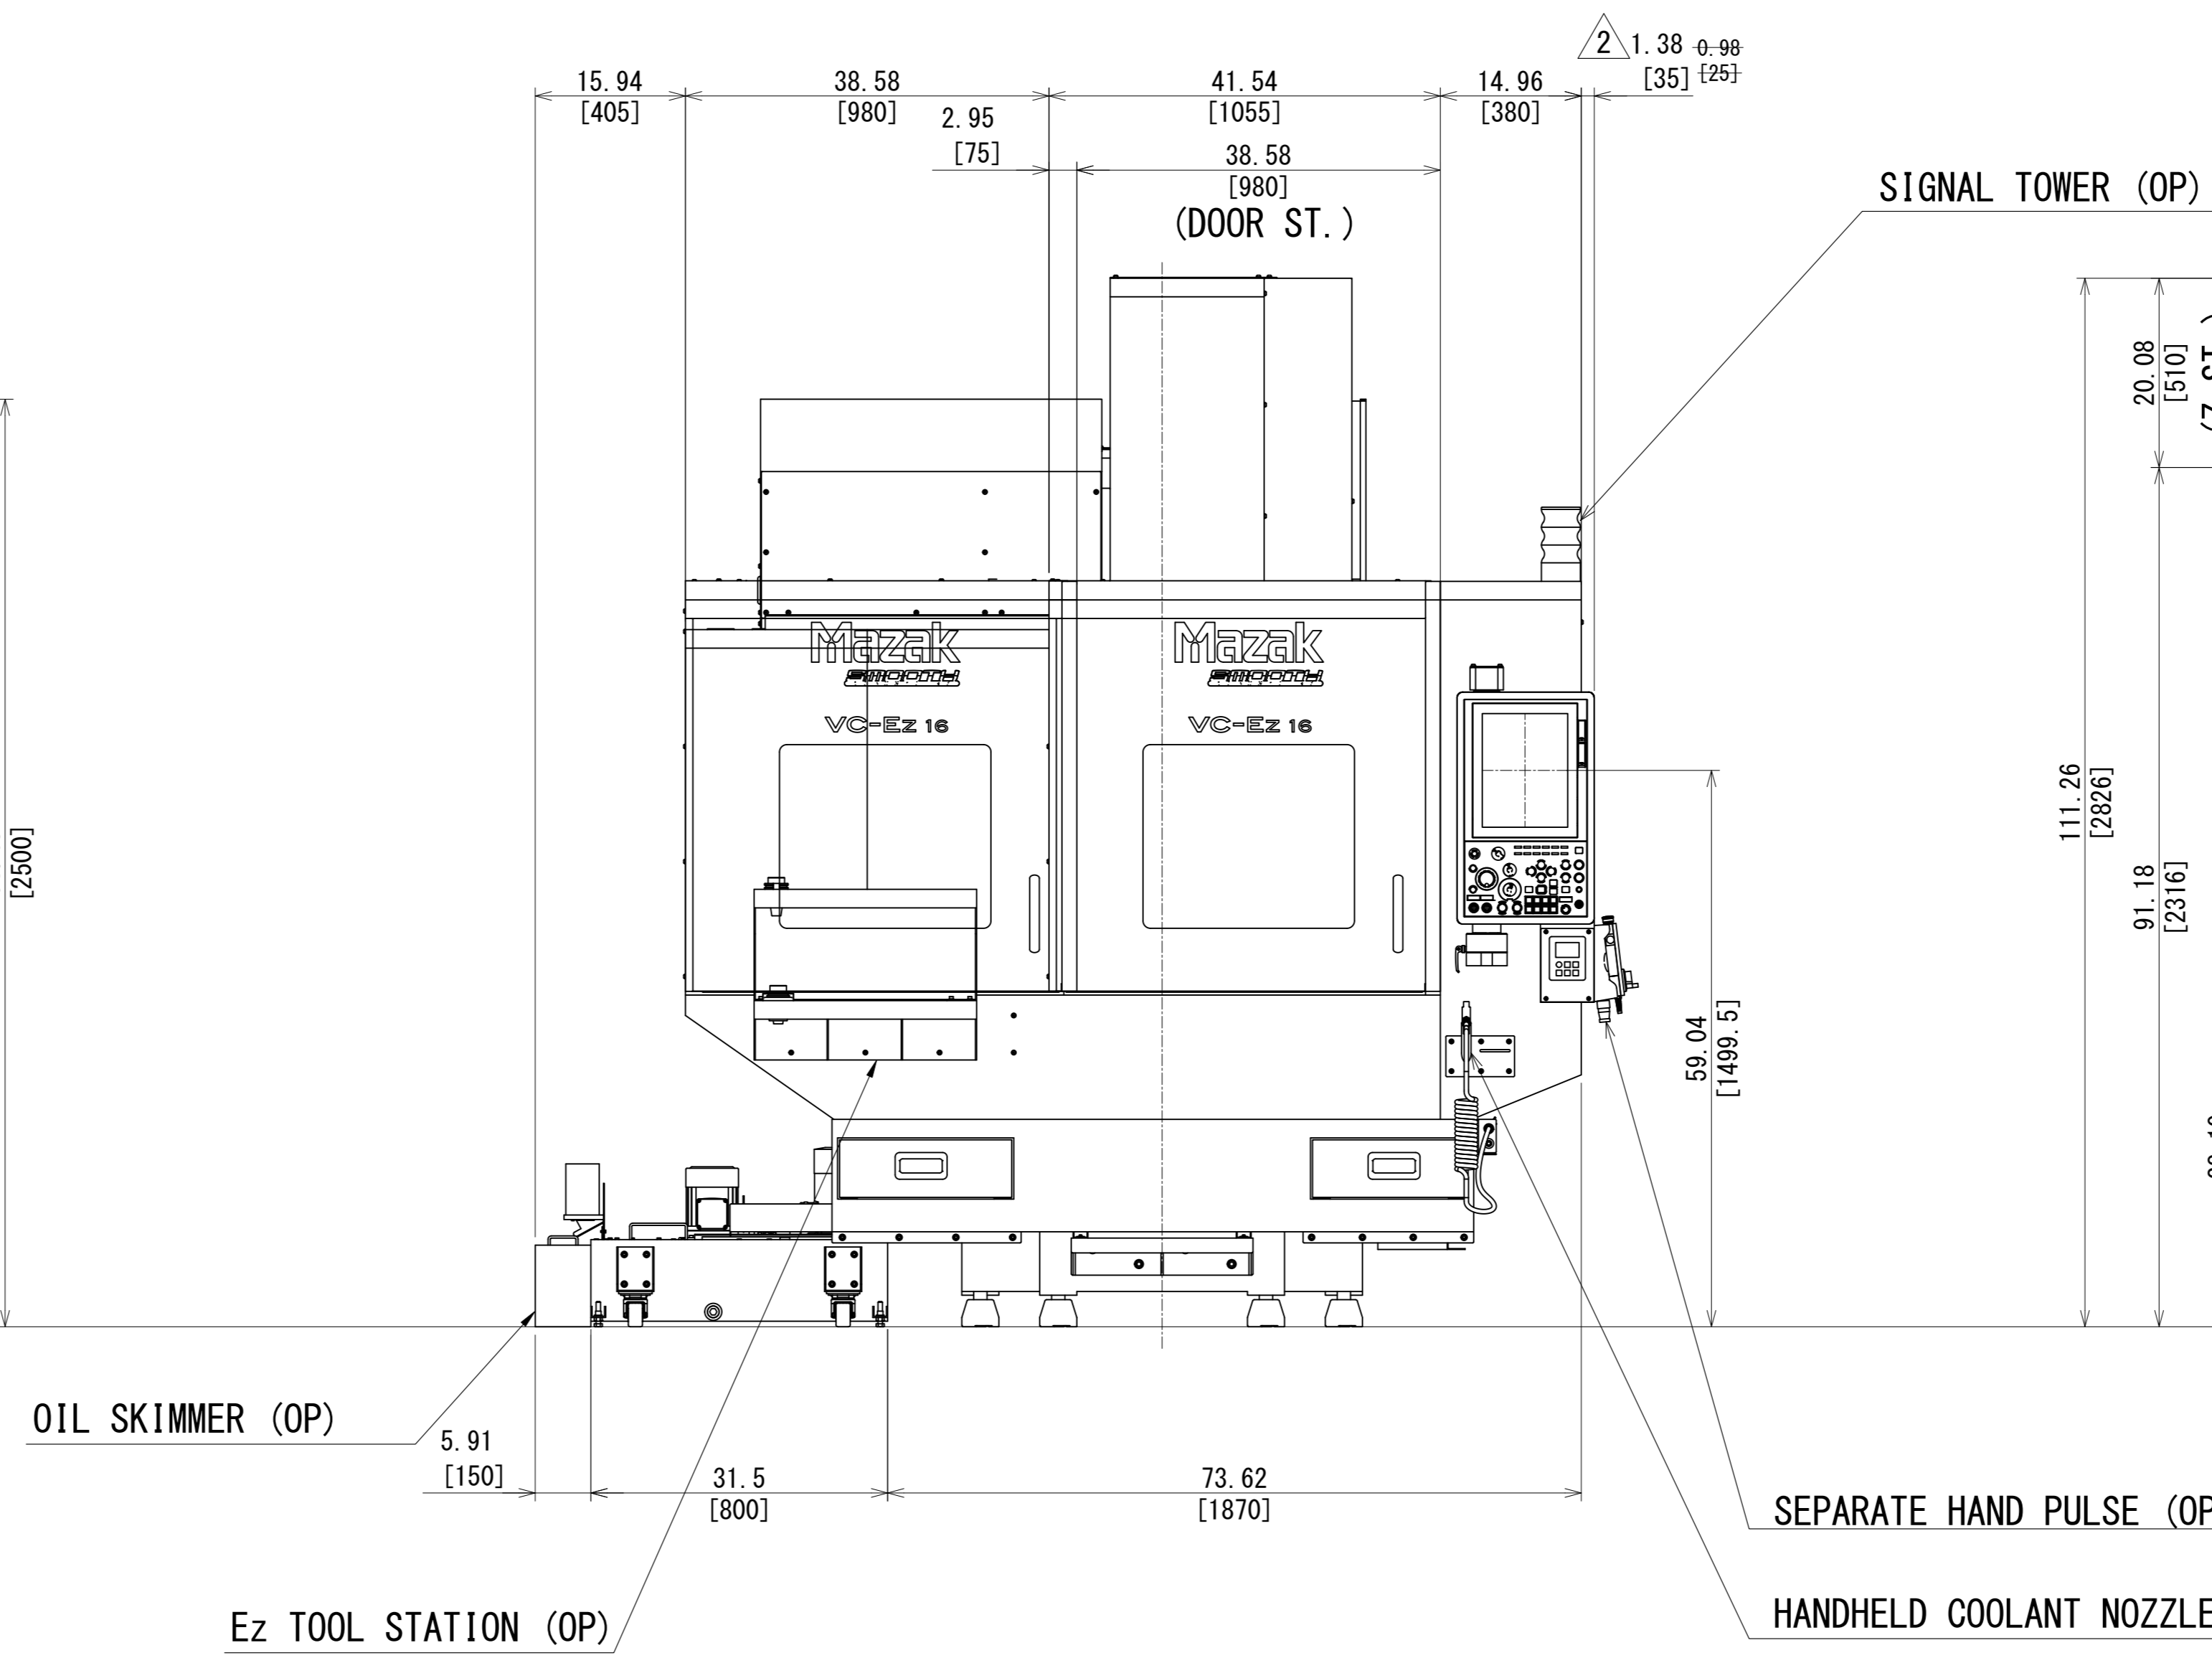

Z

THIS IS REDRAWN

Inch [mm]

THIRD ANGLE PROJECTION			
APP'D	CHK'D	DSGN	DRAWING
022222	022222	022222	022222
K.N	JVM	K.N	M-R.T
SCALE		NAME	
1:14		量産 VC-Ez 16 30T バケツ仕様全体図	
09/22/2022		D66003M00 T-K.S	
09/22/2022		D66003M00 T-K.S	
QTY	DATE	DC NO.	SIGN
1	09/22/2022		
DRAWING NO.		0 D66 TV C037 2	