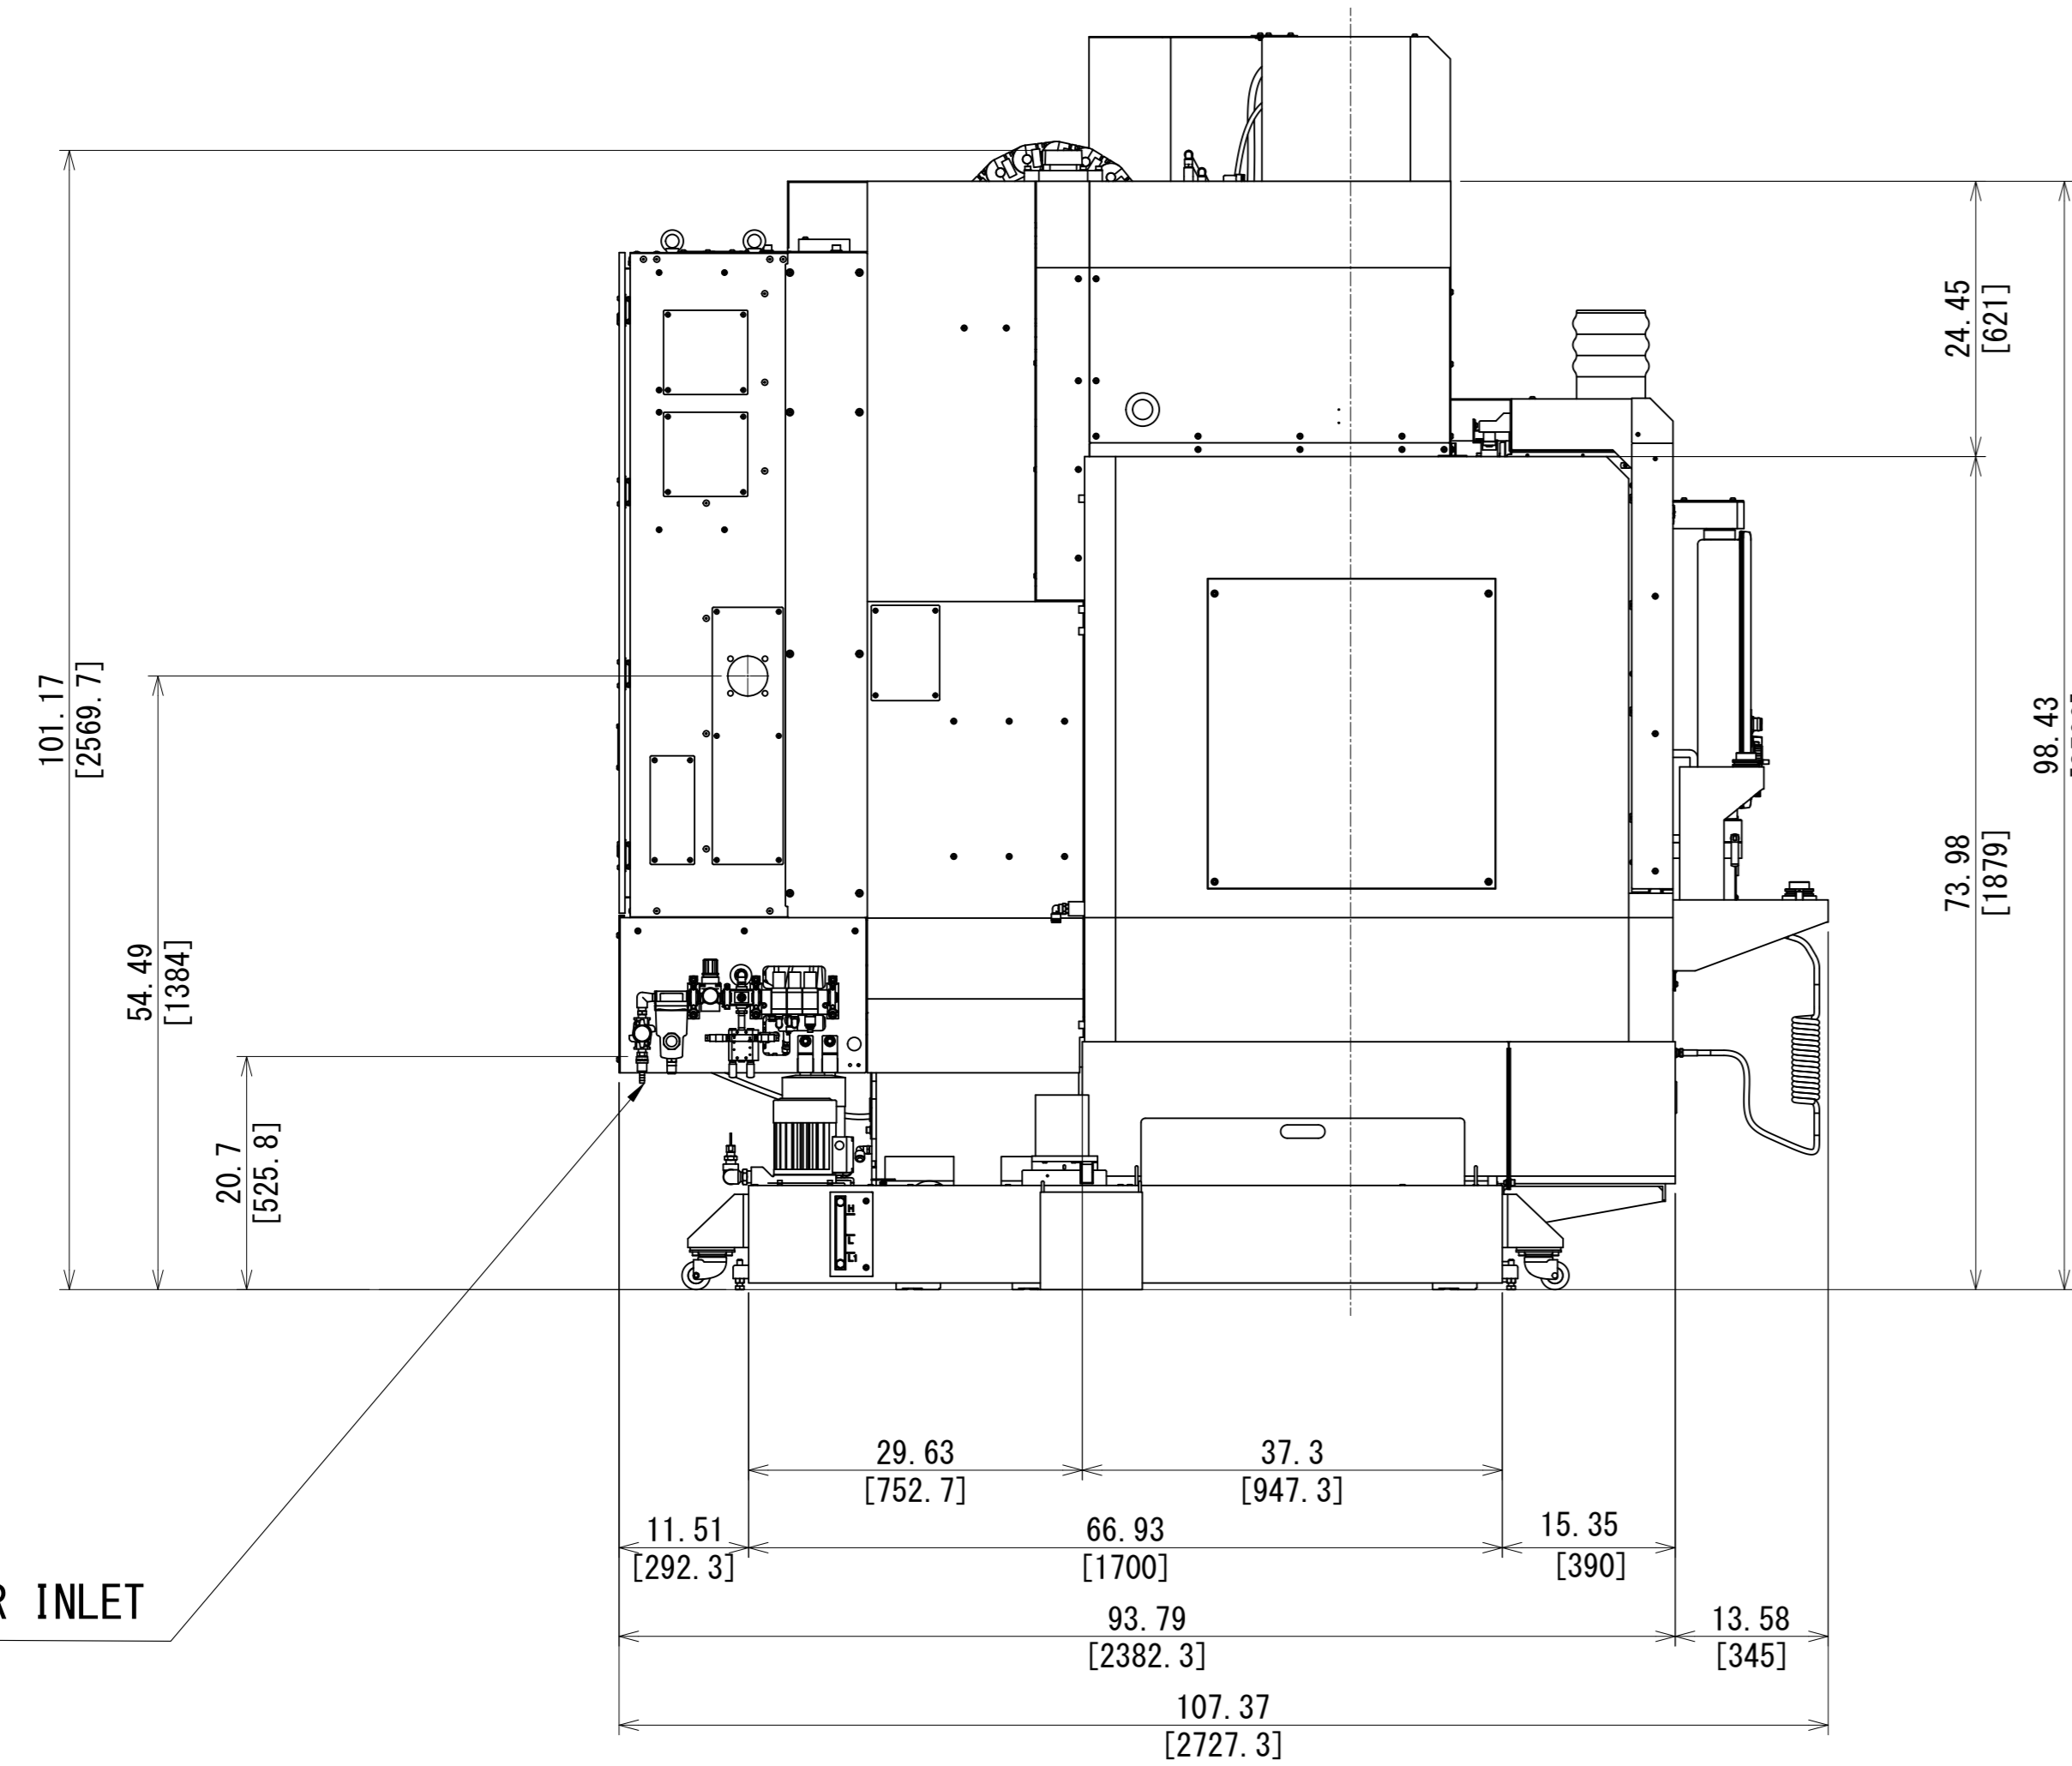

Z

THIS IS REDRAWN

Inch [mm]

THIRD ANGLE PROJECTION			
APP'D	CHK'D	DSGN	DRAWING
022222	022222	022222	022222
K.N	JVM	K.N	M-R.T
SCALE		NAME	
1:14		量産 VC-Ez 16 30T バケツ仕様全体図	
09/22/2022		D66003M00 T-K.S	
09/22/2022		D66003M00 T-K.S	
QTY	DATE	DC NO.	SIGN
1	09/22/2022		
DRAWING NO.		0 D66 TV C037 2	