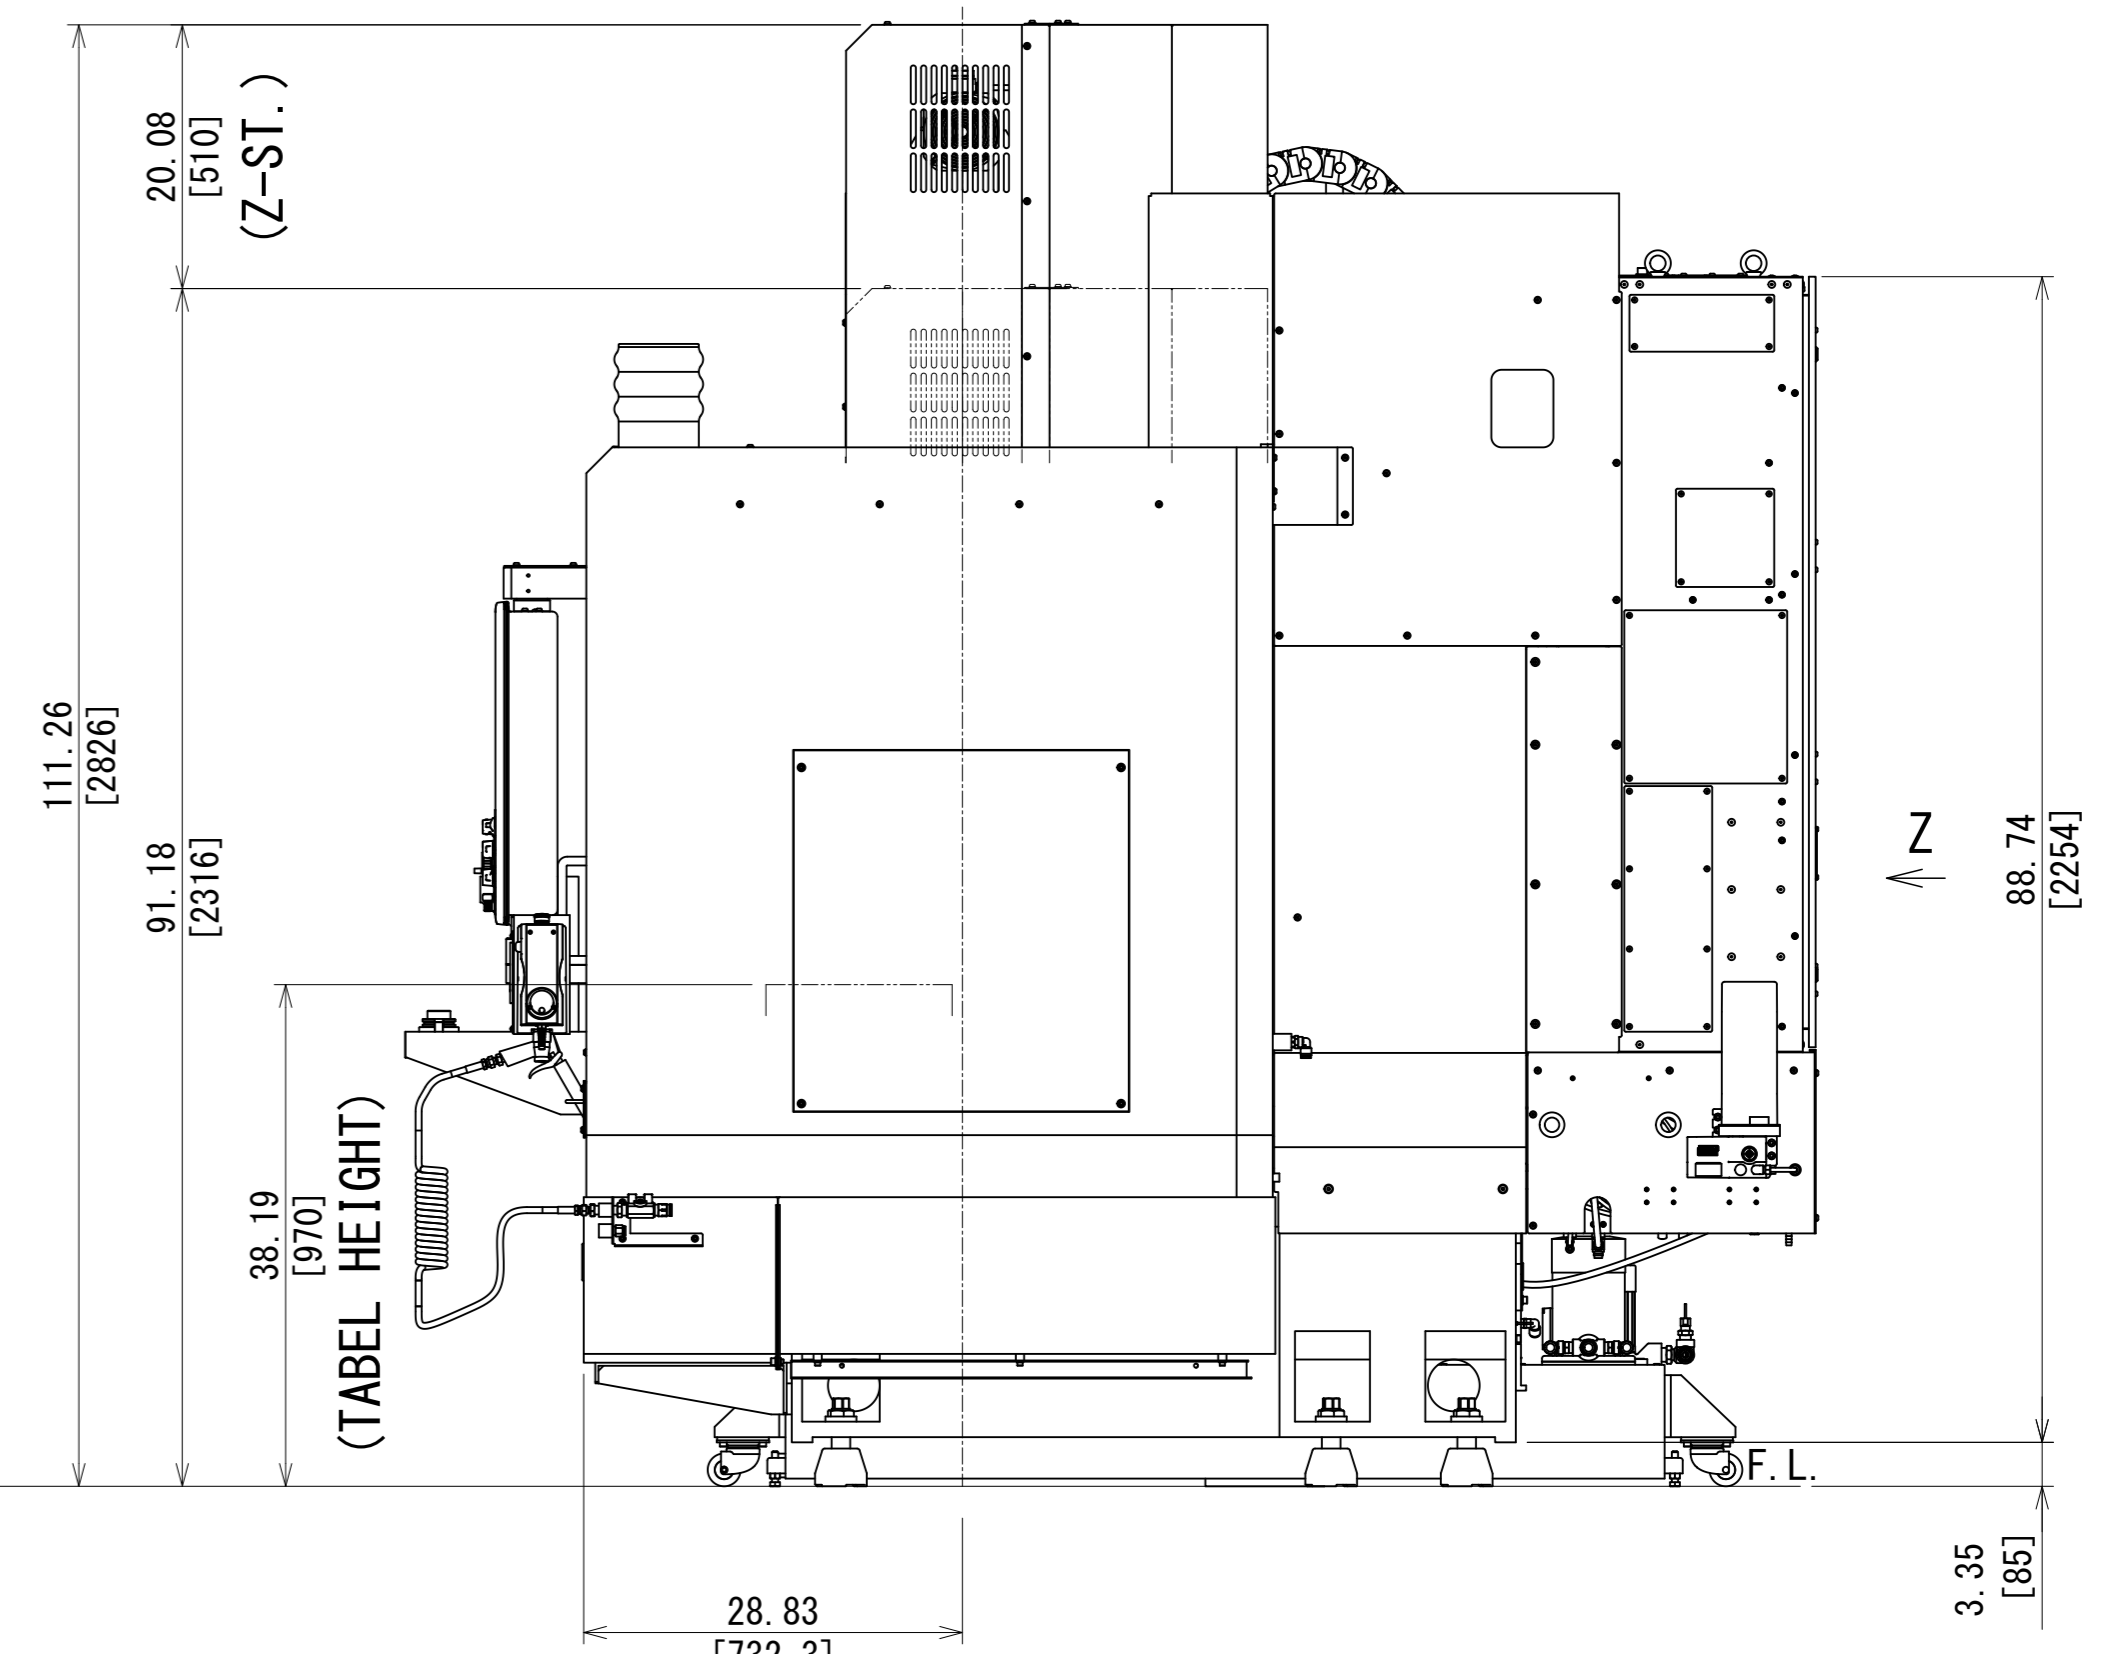

Z

THIS IS REDRAWN

Inch [mm]

THIRD ANGLE PROJECTION			
APP'D	CHK'D	DSGN	DRAWING
022222	022222	022222	022222
K.N	JVM	K.N	M-R.T
SCALE		NAME	
1:14		量産 VC-Ez 16 30T バケツ仕様全体図	
09/22/2022		D66003M00 T-K.S	
09/22/2022		D66003M00 T-K.S	
QTY	DATE	DC NO.	SIGN
1	09/22/2022		
DRAWING NO.		0 D66 TV C037 2	