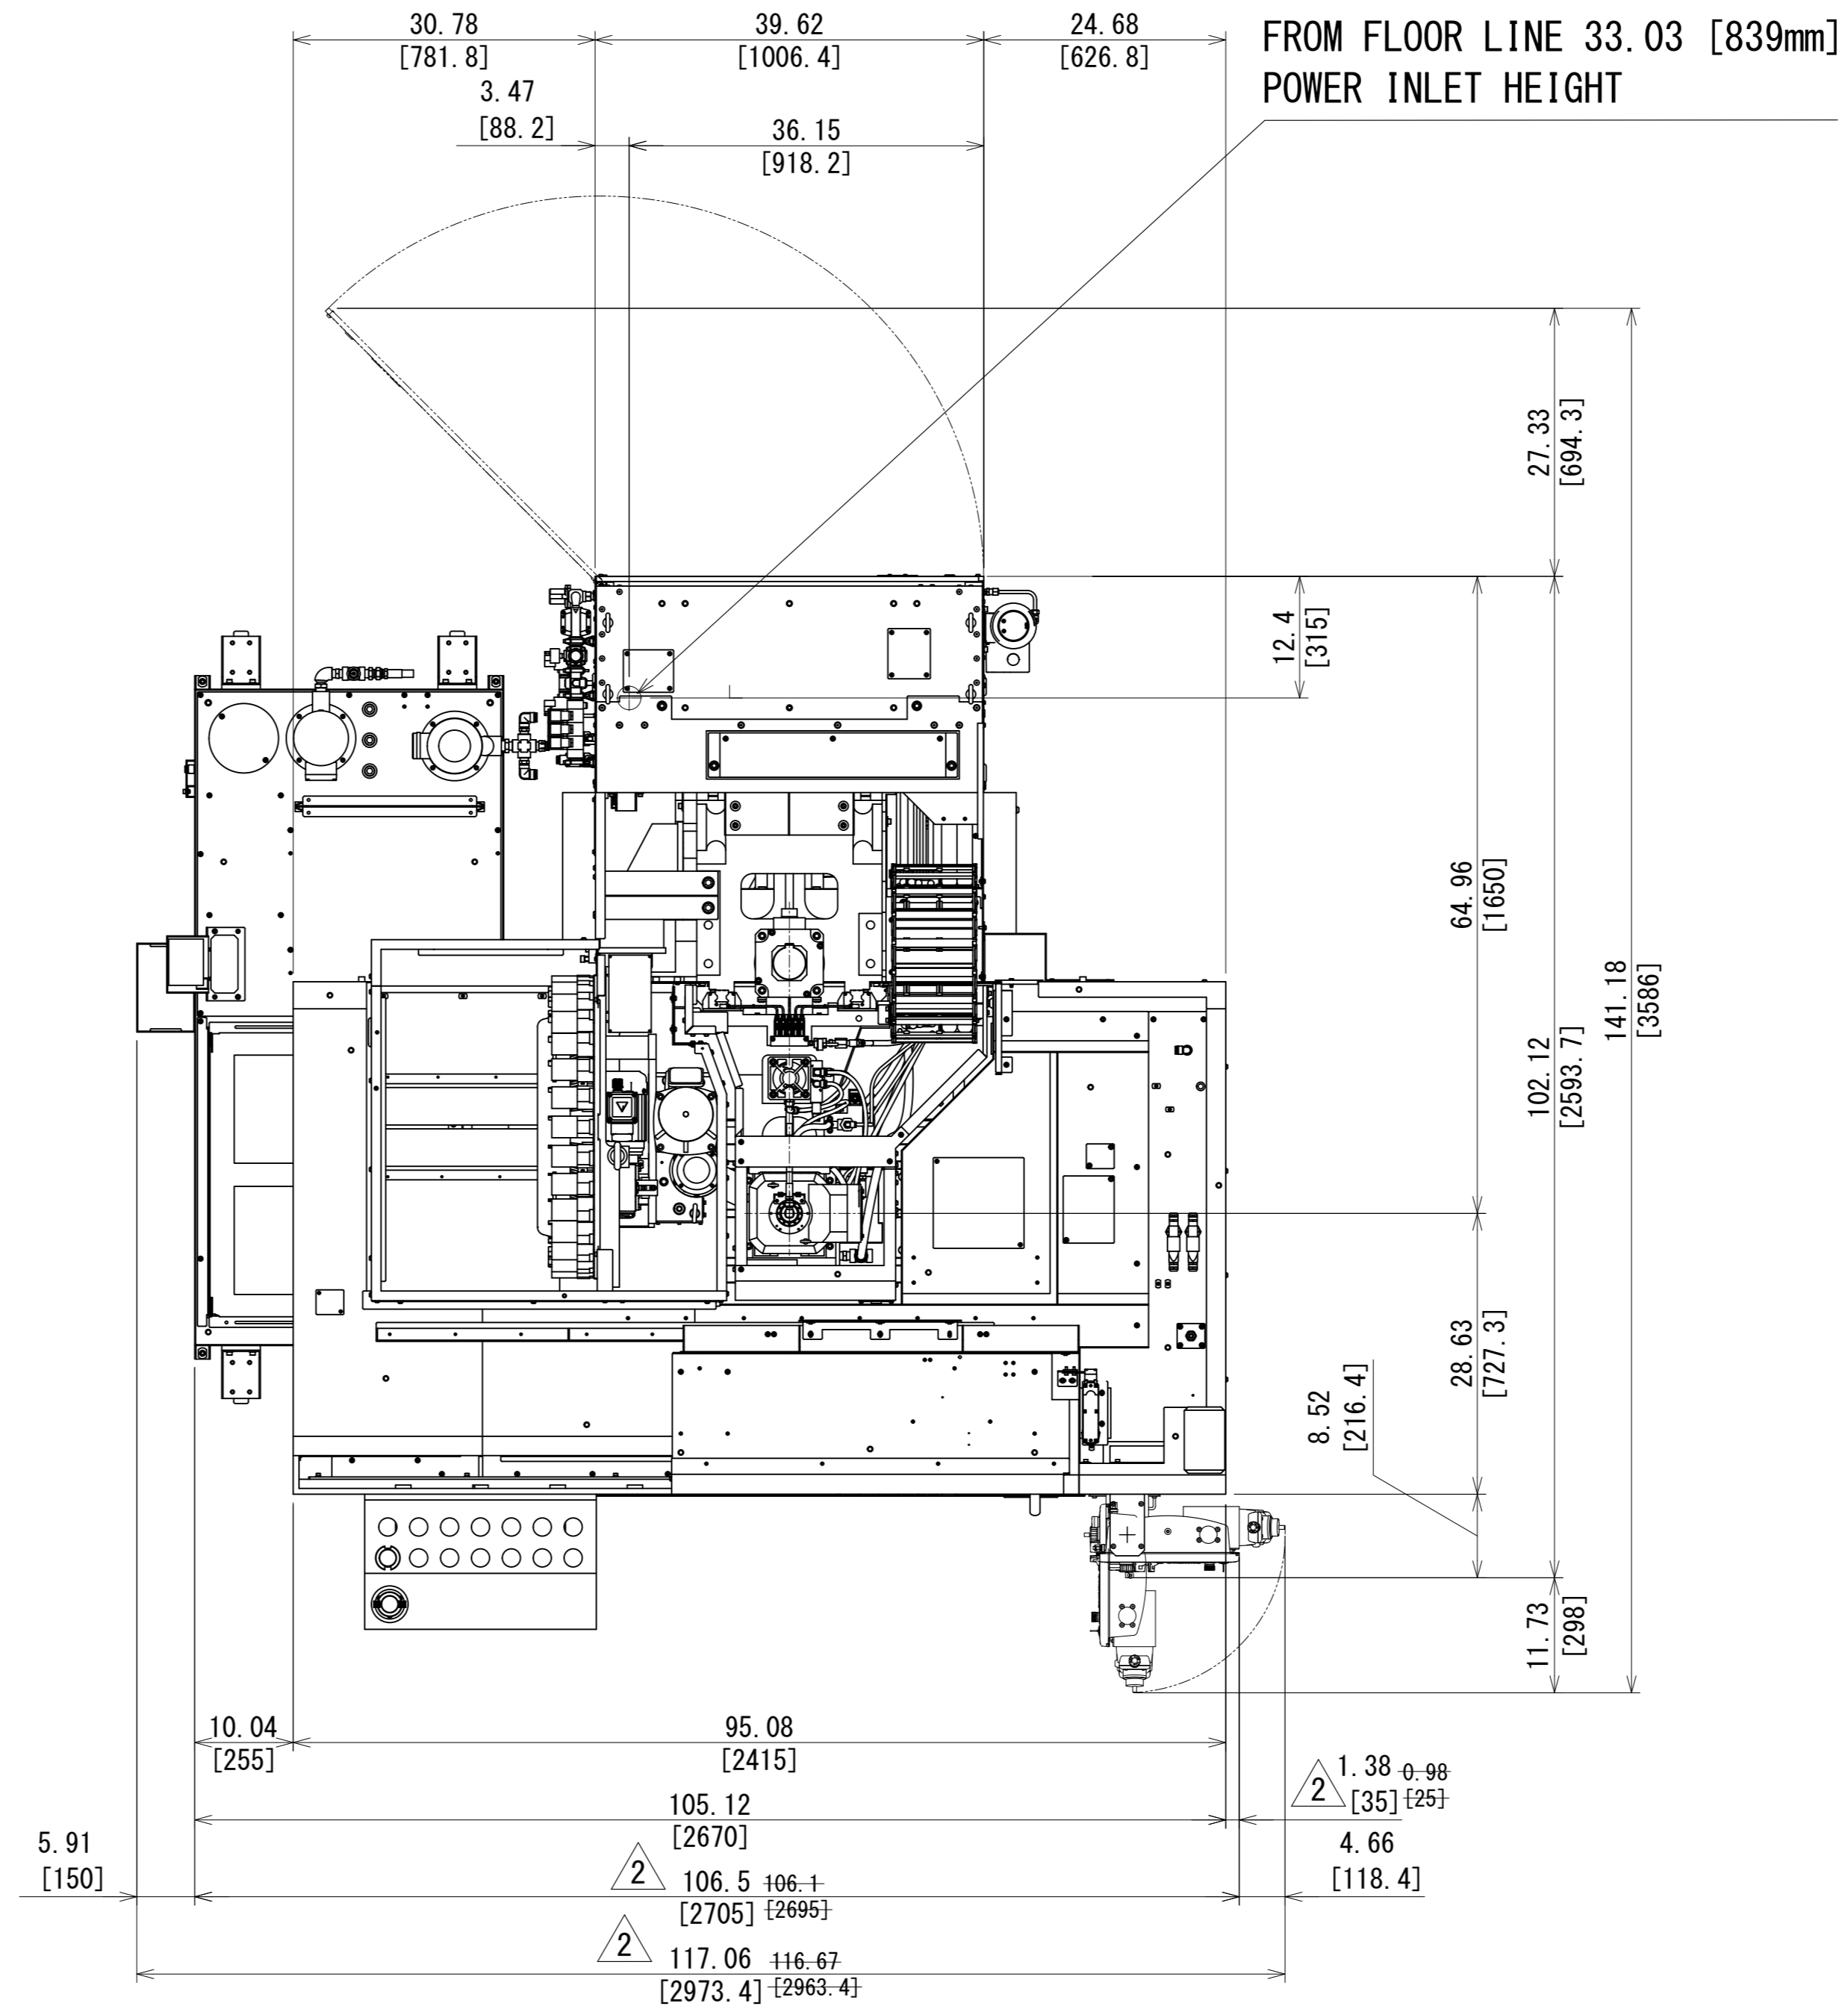

Z

THIS IS REDRAWN

Inch [mm]

THIRD ANGLE PROJECTION			
APP'D	CHK'D	DSGN	DRAWING
022222	022222	022222	022222
K.N	JVM	K.N	M-R.T
SCALE		NAME	
1:14		量産 VC-Ez 16 30T バケツ仕様全体図	
09/22/2022		D66003M00 T-K.S	
09/22/2022		D66003M00 T-K.S	
QTY	DATE	DC NO.	SIGN
1	09/22/2022		
DRAWING NO.		0 D66 TV C037 2	