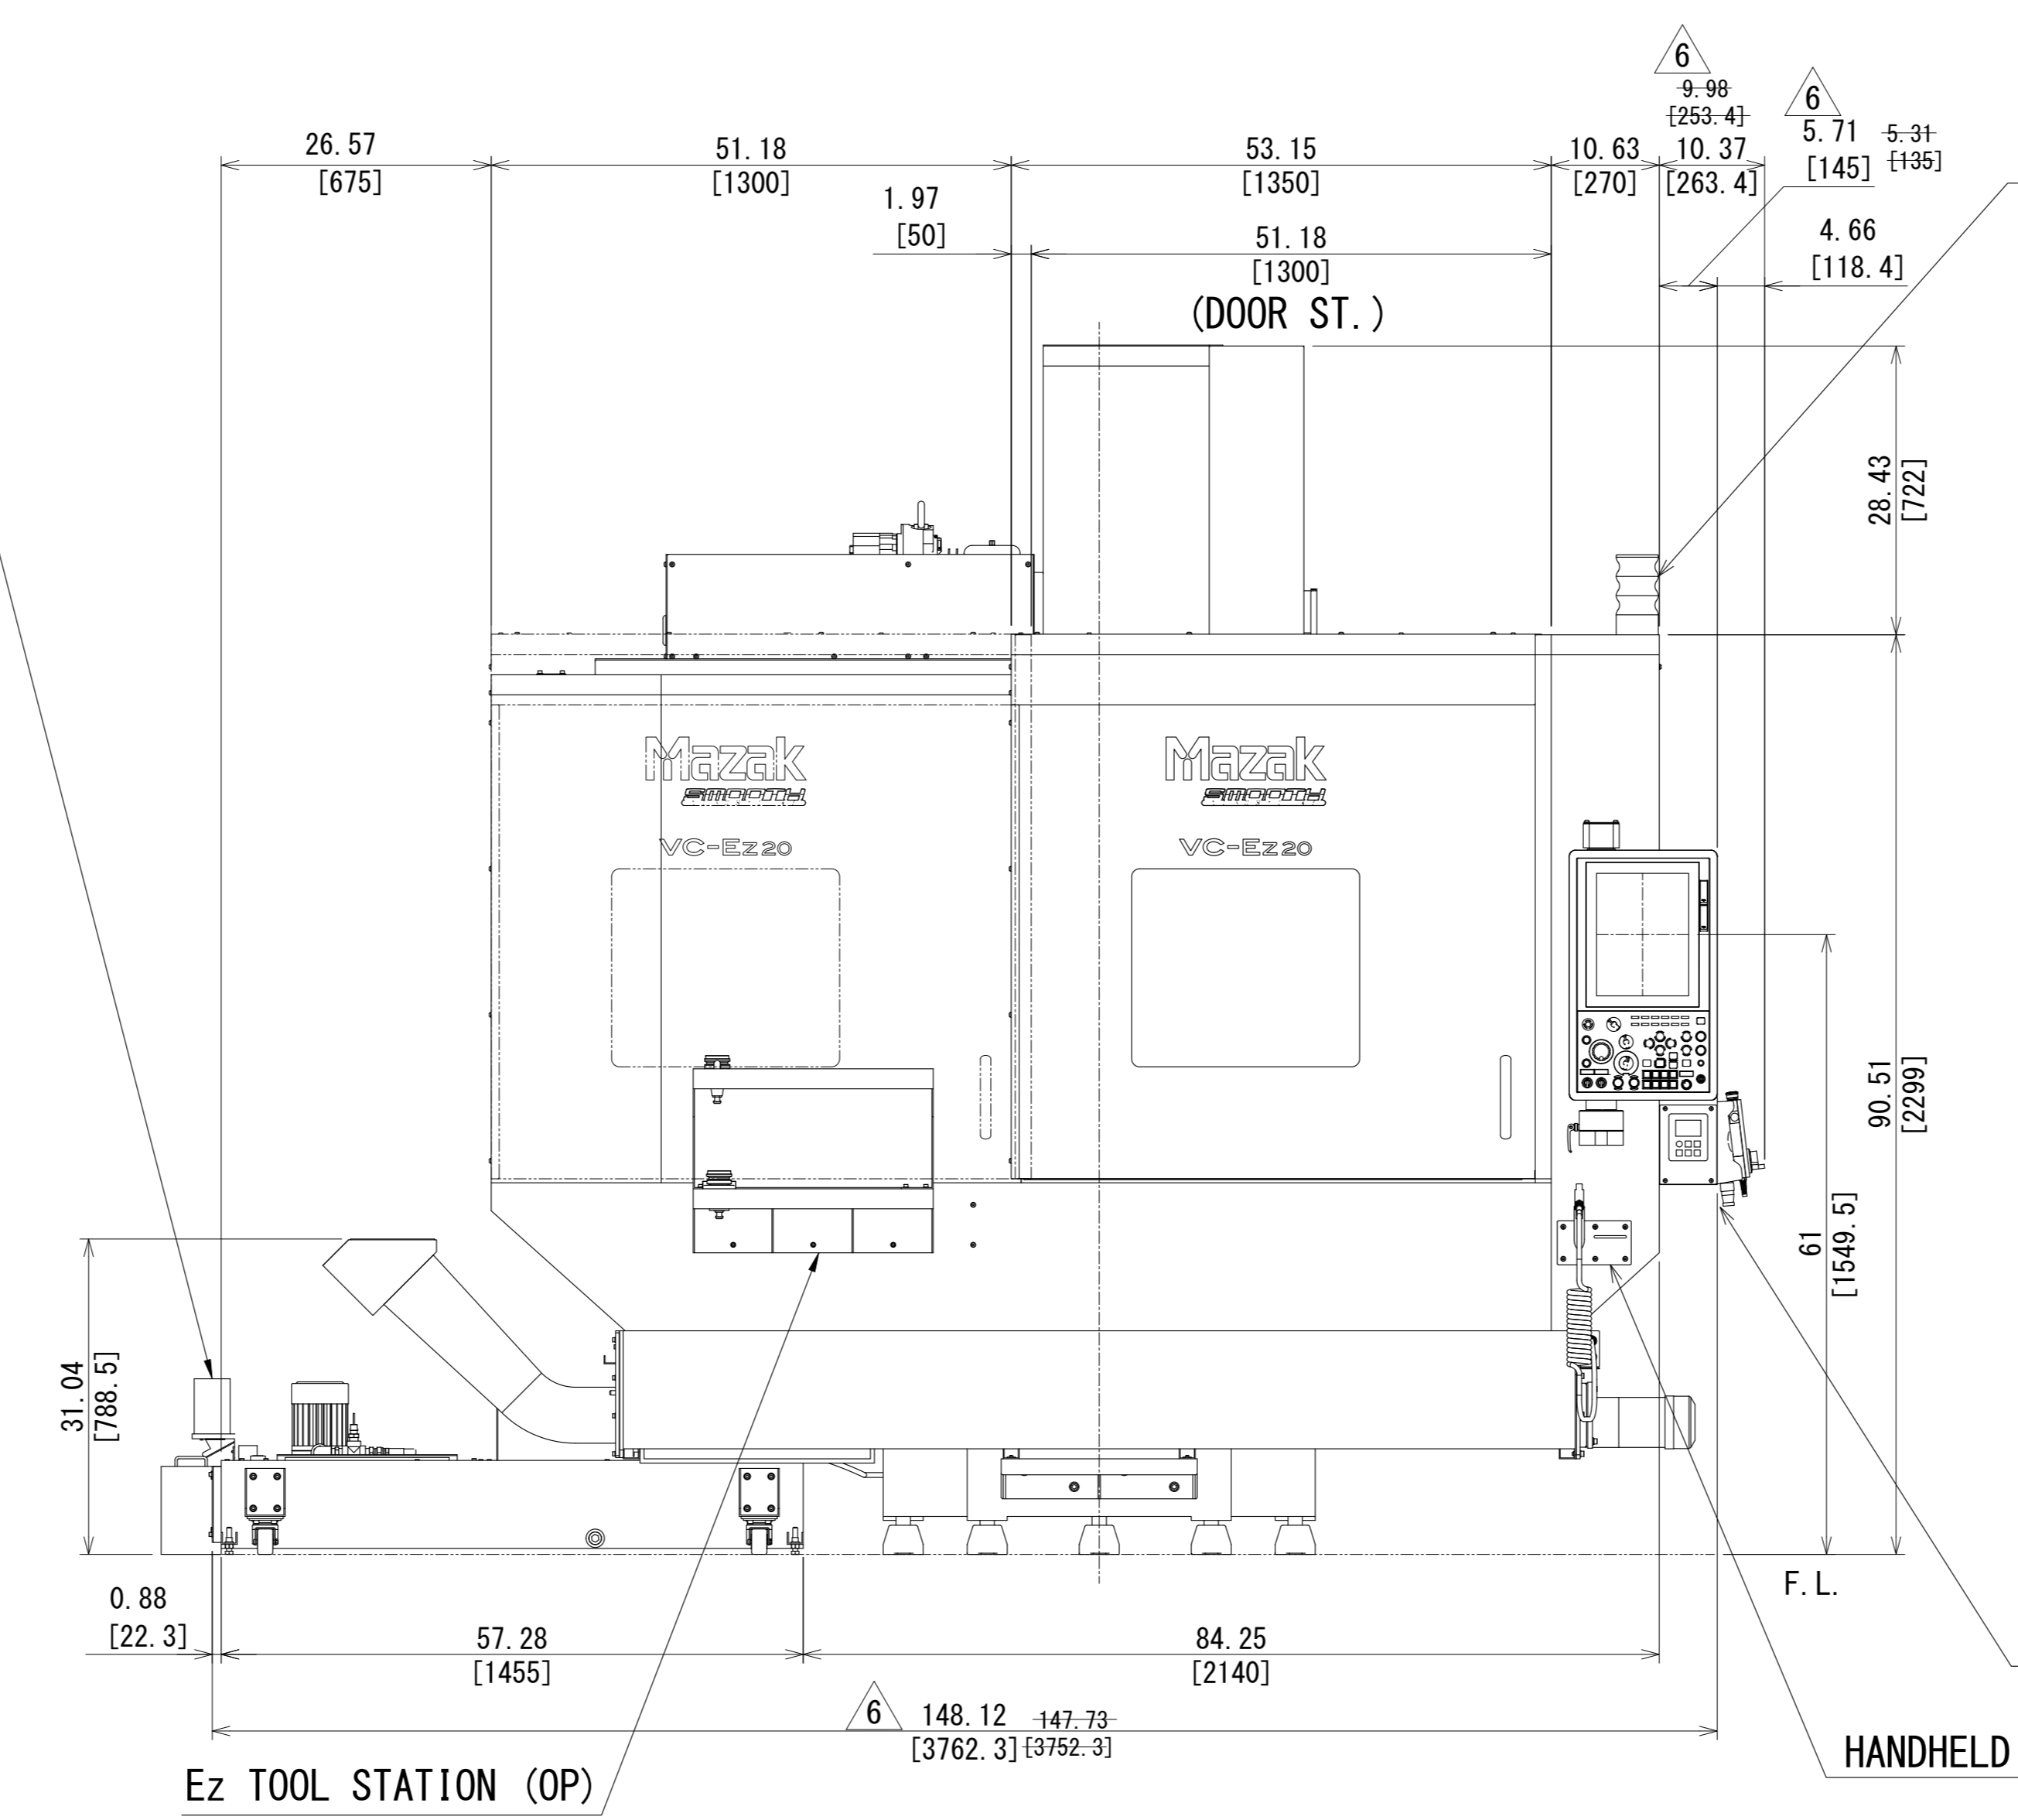

Z

THIS IS REDRAWN

THIRD ANGLE PROJECTION					
APP'D	CHK'D	DSGN	DRAWING		
9			111620	111620	111620
8					
7					
6	05/24/2023	D65049M00	M-K.S		
5	09/22/2022	D65042M00	T-S.M	JVM	K.N
4	12/17/2021	D65030M00	T-K.S	SCALE NAME	
3	05/28/2021	D65022M00	T-K.S	VC-Ez 20 30T 95gal タンク オーガコンベヤ 仕様書	
2	04/05/2021	D65020M00	T-Y.Y	VC-Ez 20 30T 95gal TANK ASSEMBLY CONVEYOR TOTAL VIEW DRAWING	
1	02/26/2021	D65011M00	T-T.Y	DRAWING NO. 0 D65 TV C007 6	
QTY	DATE	DC NO.	SIGN	DRAWING NO.	