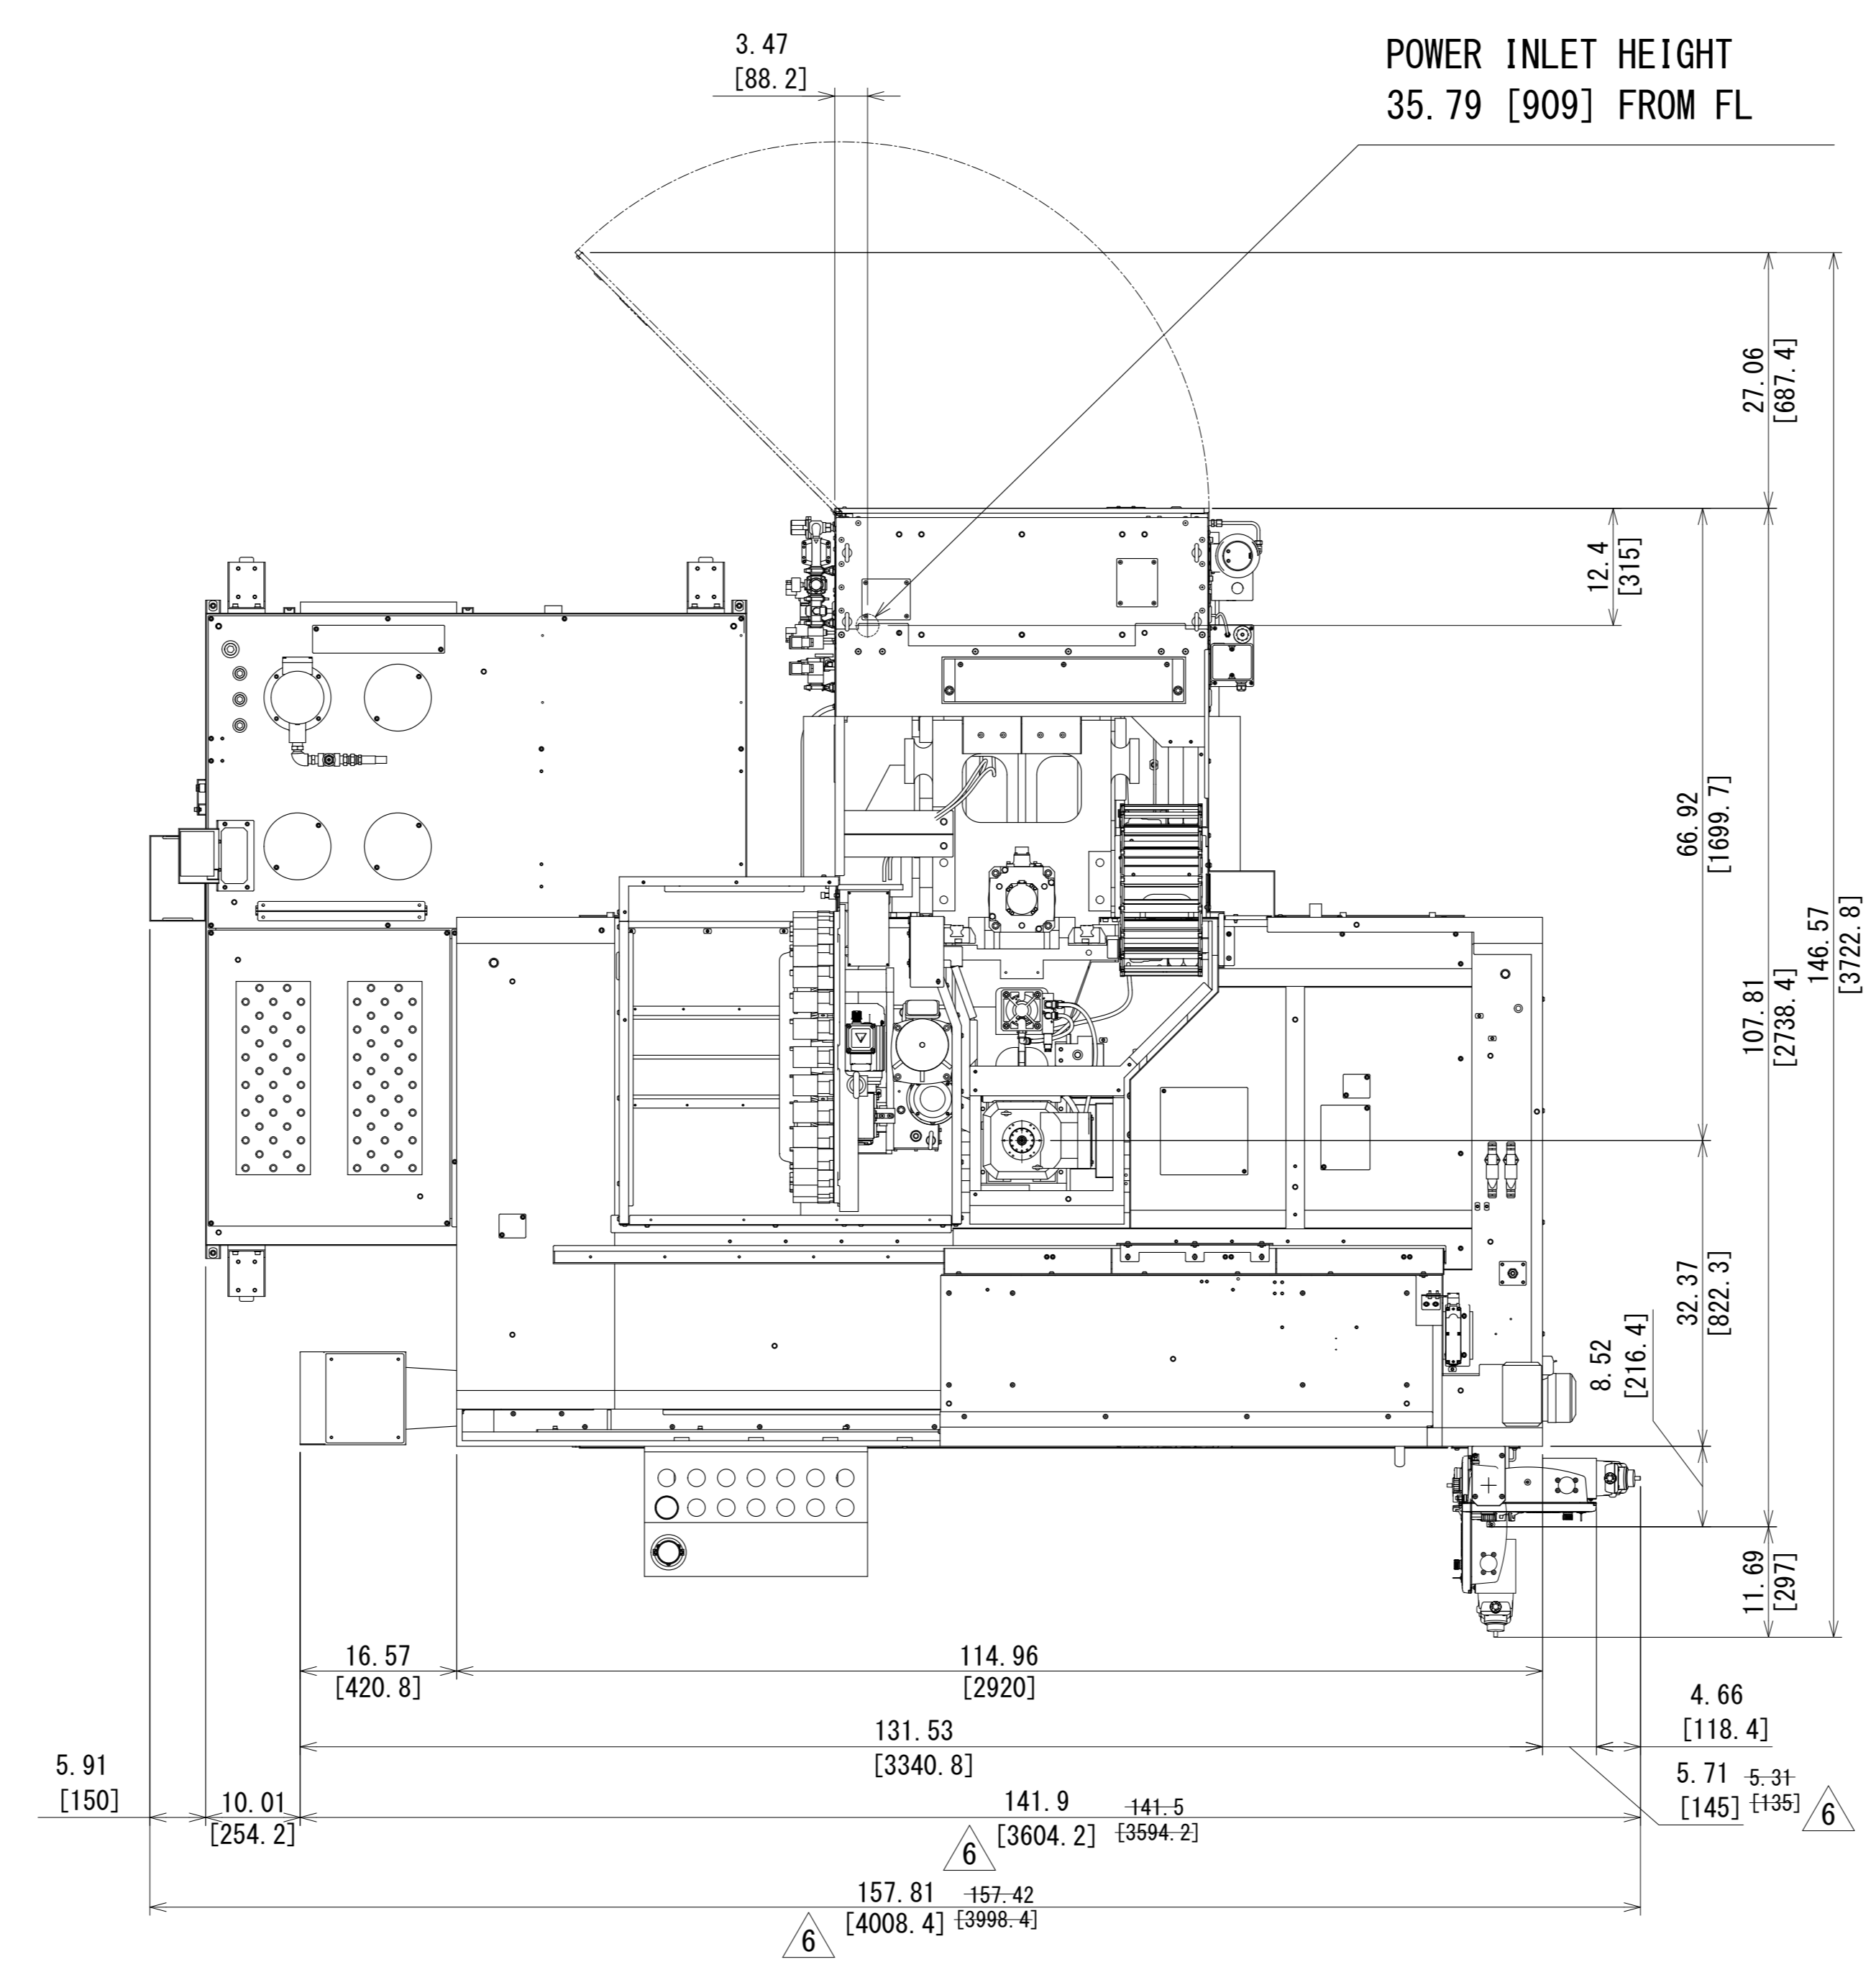

Z

THIS IS REDRAWN

THIRD ANGLE PROJECTION					
APP'D	CHK'D	DSGN	DRAWING		
9			111620	111620	111620
8					
7					
6	05/24/2023	D65049M00	M-K.S		
5	09/22/2022	D65042M00	T-S.M	JVM	K.N
4	12/17/2021	D65030M00	T-K.S	SCALE NAME	
3	05/28/2021	D65022M00	T-K.S	VC-Ez 20 30T 95gal タンク オーガコンベヤ 仕様書	
2	04/05/2021	D65020M00	T-Y.Y	VC-Ez 20 30T 95gal TANK ASSEMBLY CONVEYOR TOTAL VIEW DRAWING	
1	02/26/2021	D65011M00	T-T.Y	DRAWING NO. 0 D65 TV C007 6	
QTY	DATE	DC NO.	SIGN	DRAWING NO.	