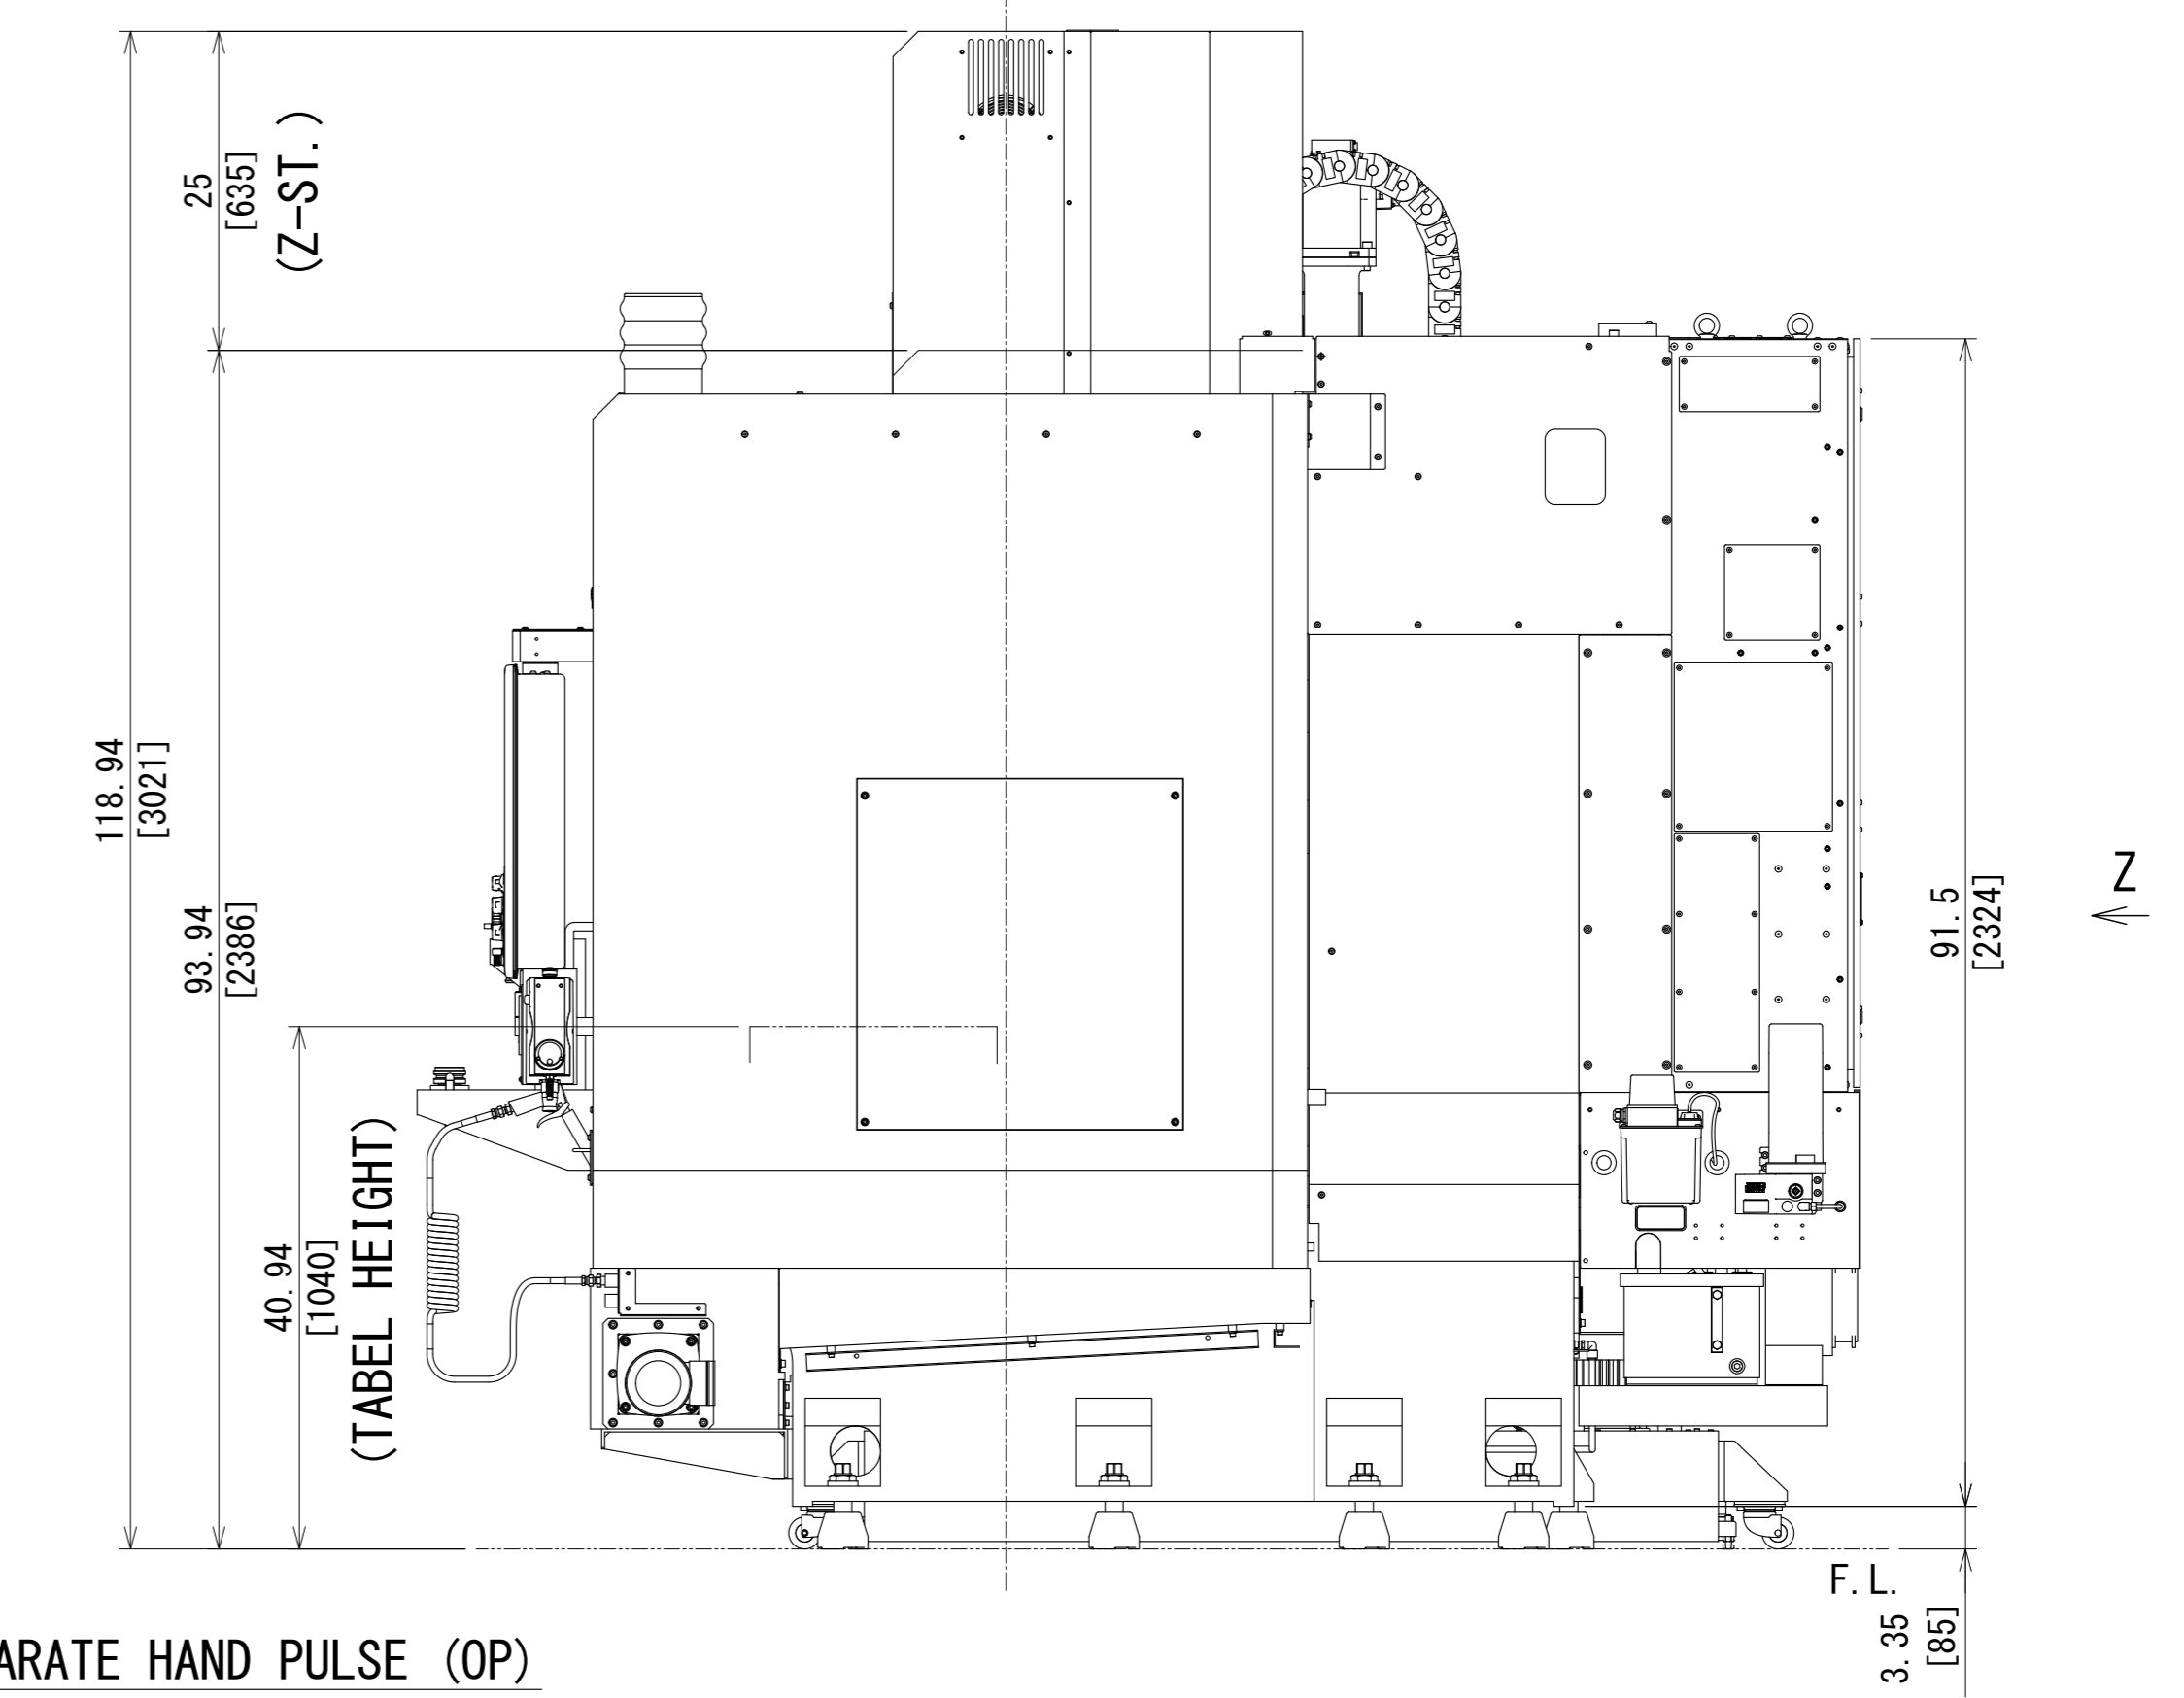

Z

THIS IS REDRAWN

THIRD ANGLE PROJECTION					
APP'D	CHK'D	DSGN	DRAWING		
9			111620	111620	111620
8					
7					
6	05/24/2023	D65049M00	M-K.S		
5	09/22/2022	D65042M00	T-S.M	JVM	K.N
4	12/17/2021	D65030M00	T-K.S	SCALE NAME	
3	05/28/2021	D65022M00	T-K.S	VC-Ez 20 30T 95gal タンク オーガコンベヤ 仕様書	
2	04/05/2021	D65020M00	T-Y.Y	VC-Ez 20 30T 95gal TANK ASSEMBLY CONVEYOR TOTAL VIEW DRAWING	
1	02/26/2021	D65011M00	T-T.Y	DRAWING NO. 0 D65 TV C007 6	
QTY	DATE	DC NO.	SIGN	DRAWING NO.	