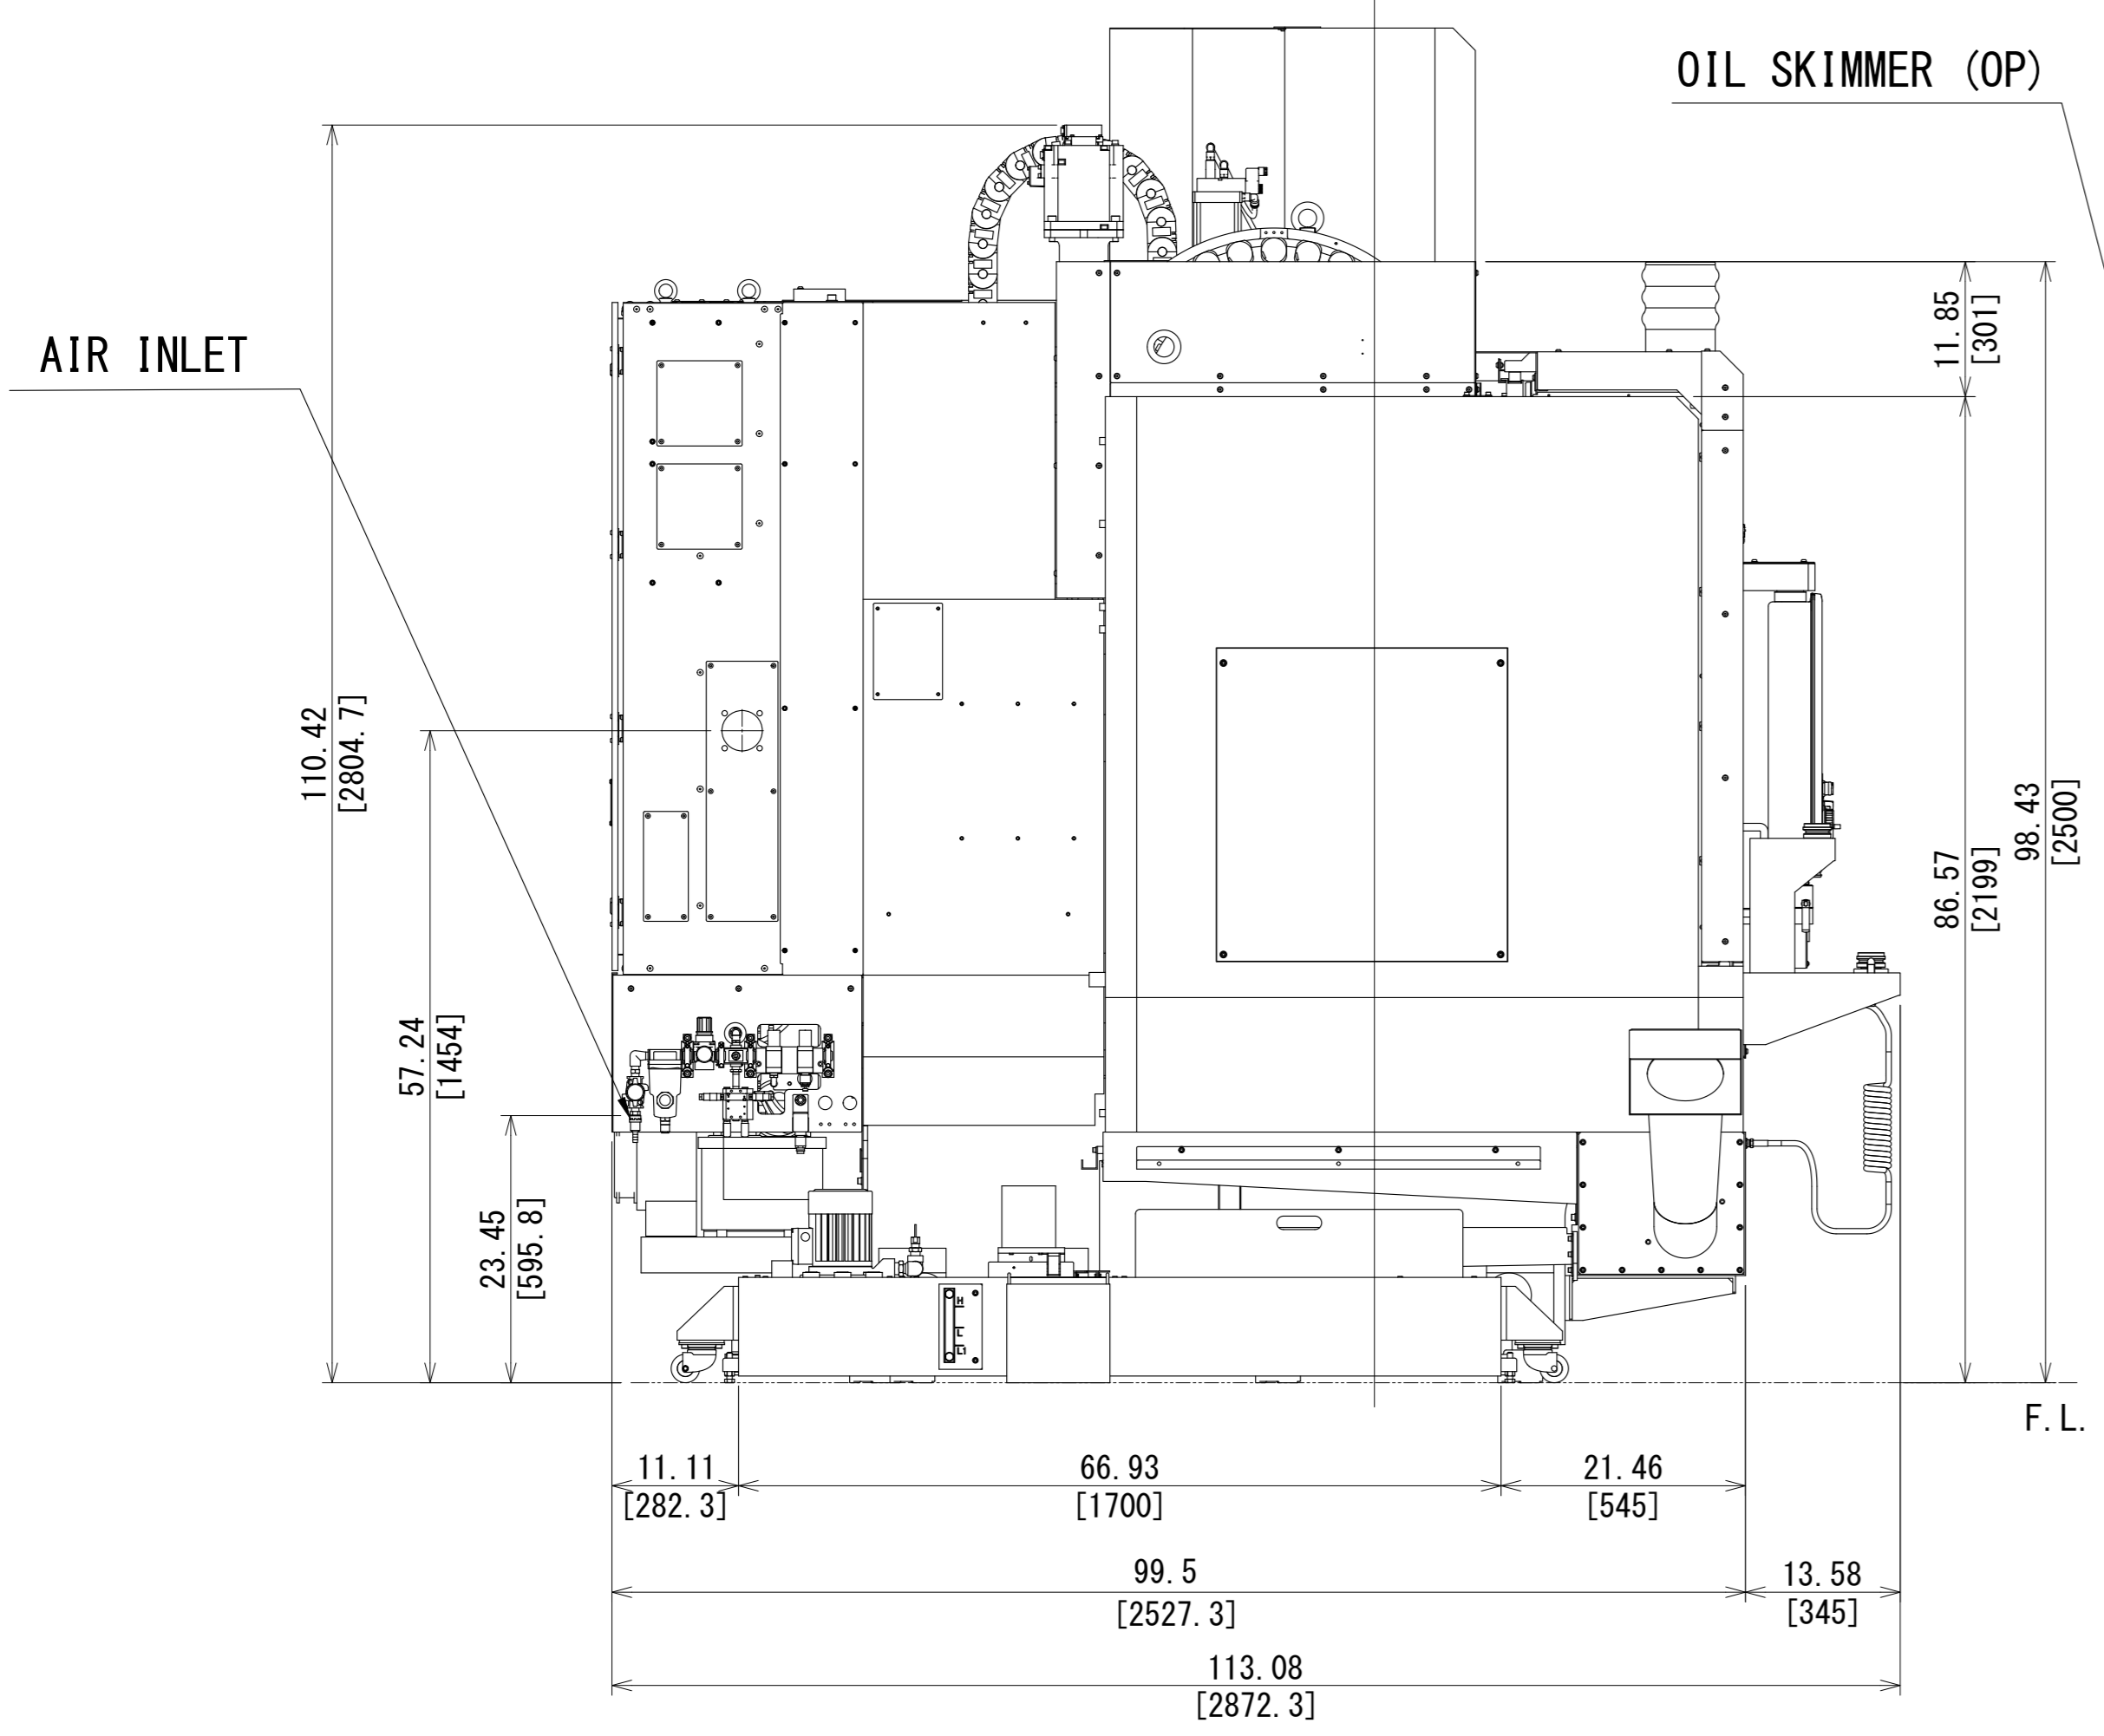

Z

THIS IS REDRAWN

THIRD ANGLE PROJECTION					
APP'D	CHK'D	DSGN	DRAWING		
9			111620	111620	111620
8					
7					
6	05/24/2023	D65049M00	M-K.S		
5	09/22/2022	D65042M00	T-S.M	JVM	K.N
4	12/17/2021	D65030M00	T-K.S	SCALE NAME	
3	05/28/2021	D65022M00	T-K.S	VC-Ez 20 30T 95gal タンク オーガコンベヤ 仕様書	
2	04/05/2021	D65020M00	T-Y.Y	VC-Ez 20 30T 95gal TANK ASSEMBLY CONVEYOR TOTAL VIEW DRAWING	
1	02/26/2021	D65011M00	T-T.Y	DRAWING NO. 0 D65 TV C007 6	
QTY	DATE	DC NO.	SIGN	DRAWING NO.	