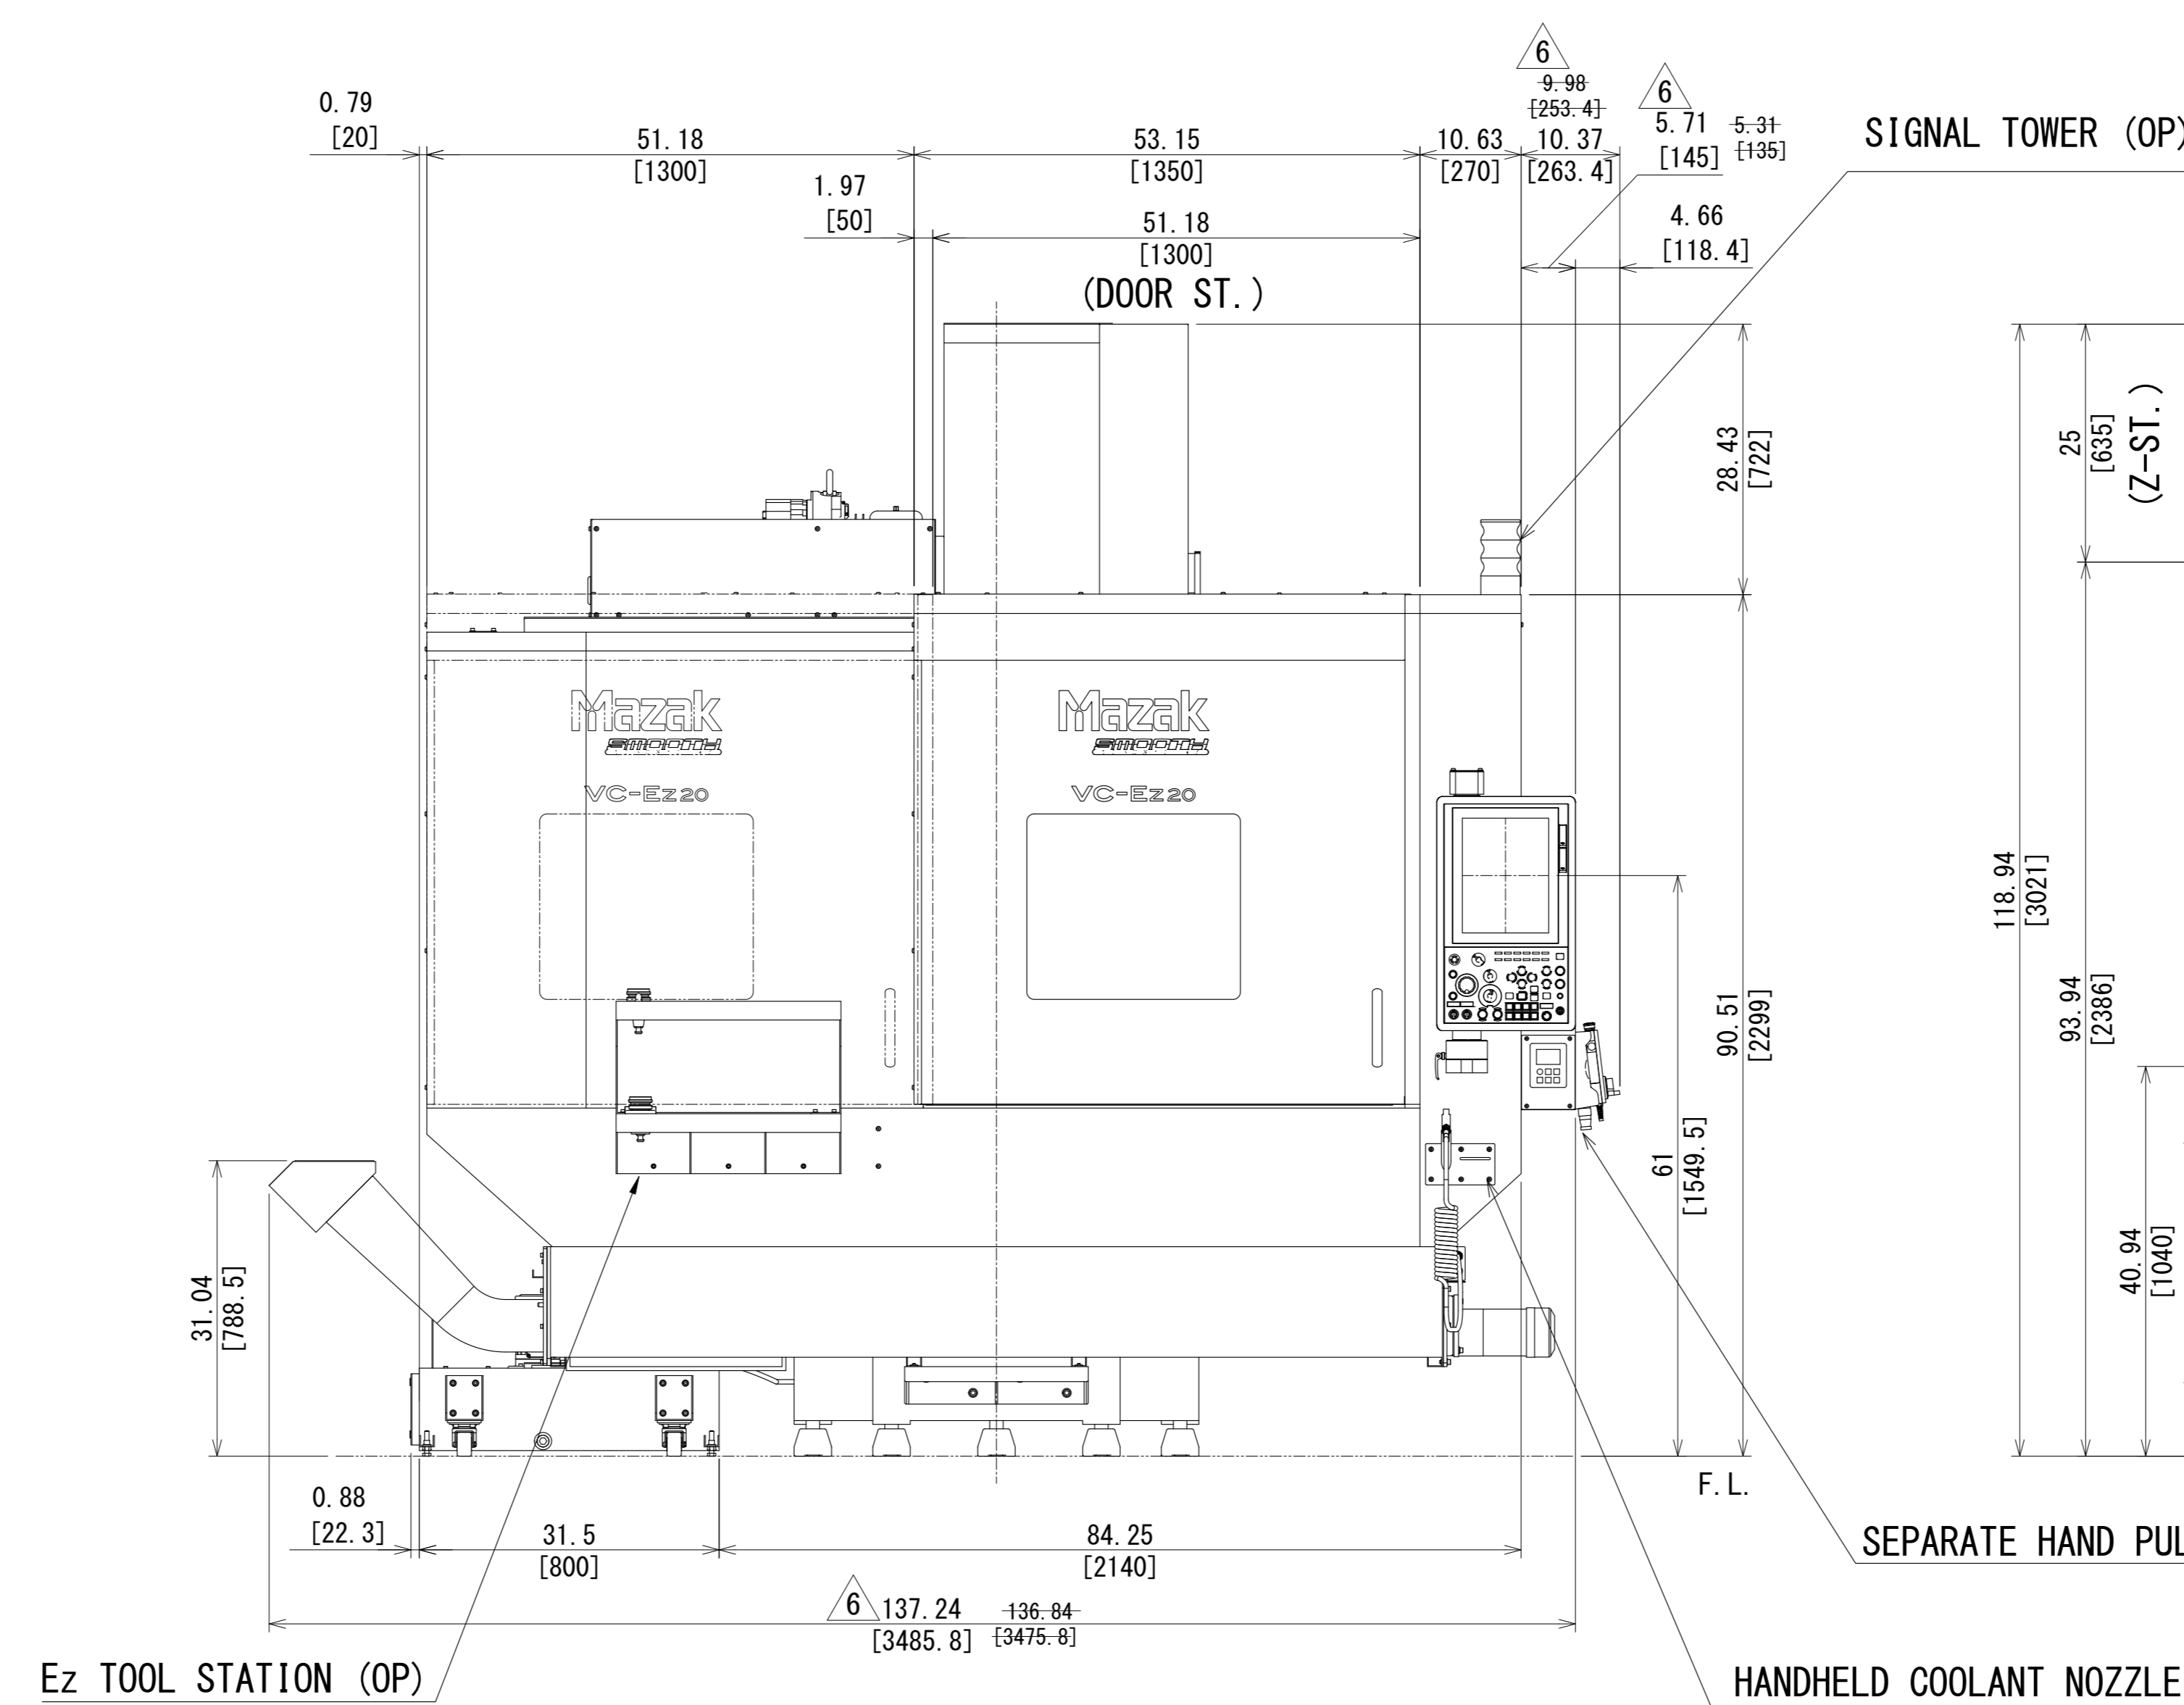

Z

POWER INLET HEIGHT
35.79 [909] FROM FL

AIR INLET

SIGNAL TOWER (OP)

DOOR ST.

SEPARATE HAND PULSE (OP)

HANDHELD COOLANT NOZZLE (OP)

Z-ST.

TABEL HEIGHT

- 5
- 4
- 3
- 2
- 1

THIS IS REDRAWN

THIRD ANGLE PROJECTION					
APP'D	CHK'D	DSGN	DRAWING		
9			111320	111320	111320
7					
6	5	05/24/2023	D65049M00	M-K.S	
5	1	09/22/2022	D65042M00	T-S.M	
4	1	12/17/2021	D65030M00	T-K.S	SCALE
3	1	05/28/2021	D65022M00	T-K.S	NAME
2	1	04/05/2021	D65020M00	T-Y.Y	1:14
1	1	02/26/2021	D65011M00	T-T.Y	
QTY	DATE	DC NO.	SIGN	DRAWING NO.	
				0 D65 TV C003 6	

Inch [mm]