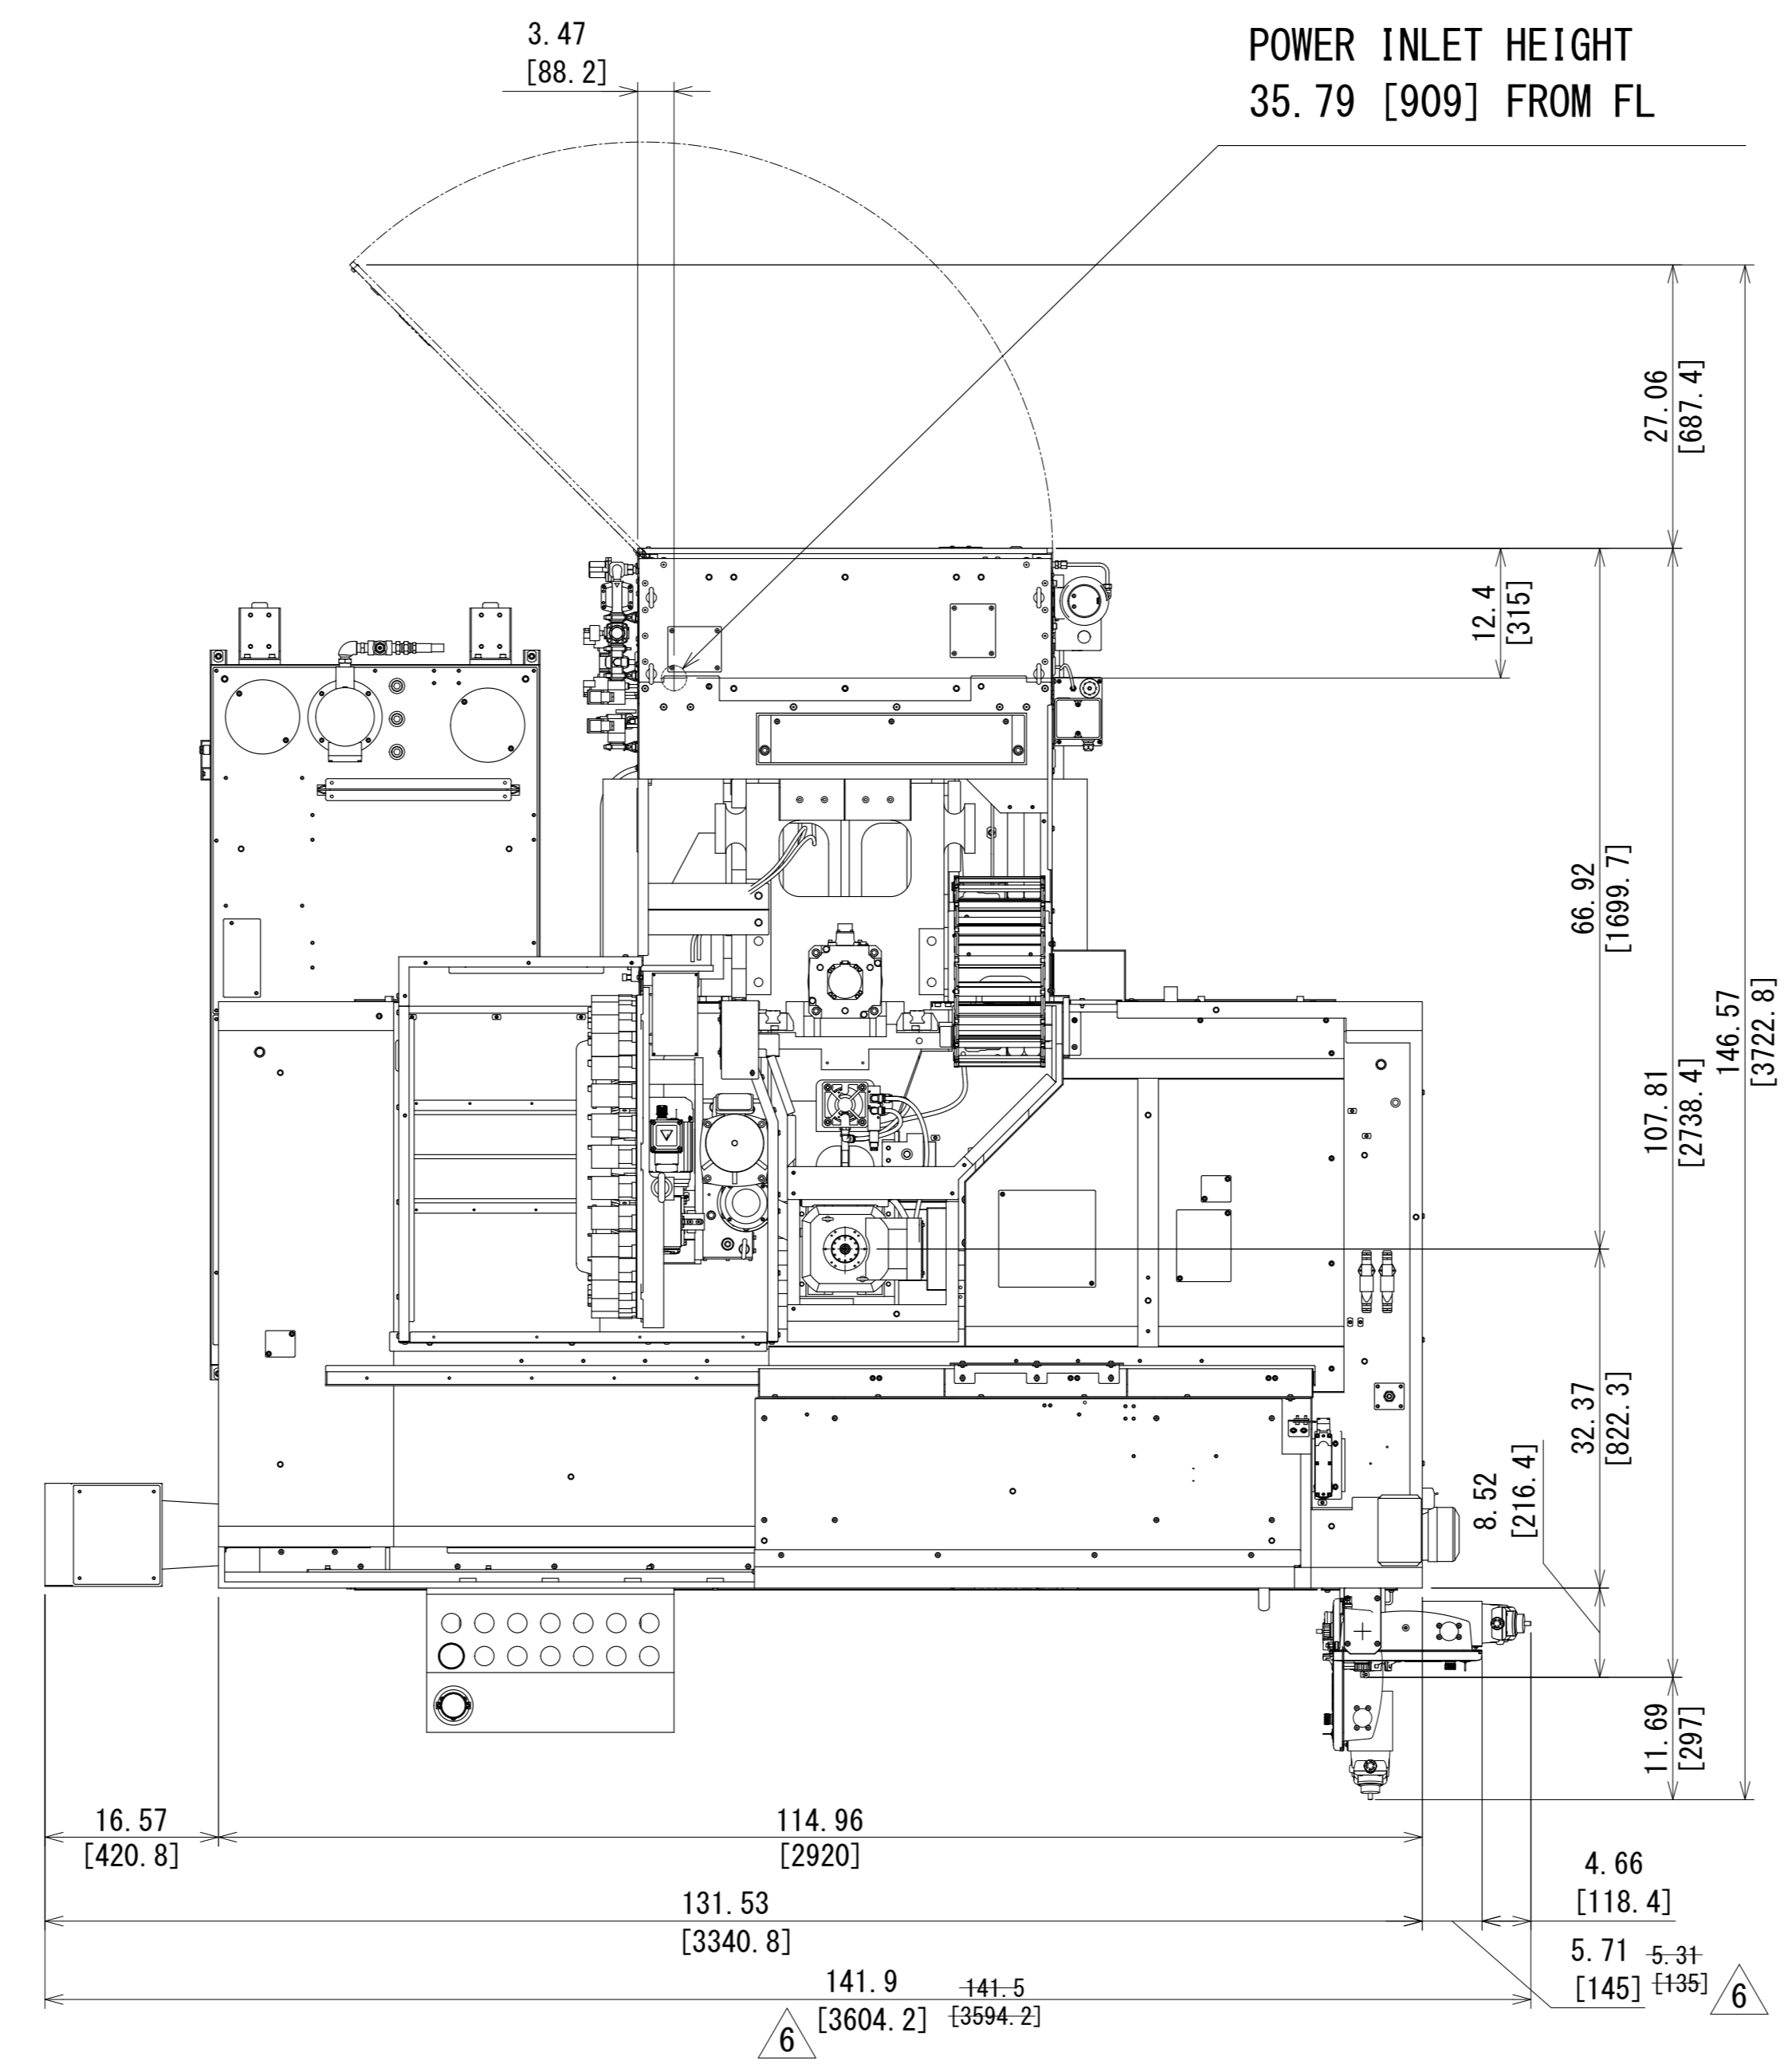

Z

POWER INLET HEIGHT
35.79 [909] FROM FL

AIR INLET

SIGNAL TOWER (OP)

DOOR ST.

SEPARATE HAND PULSE (OP)

HANDHELD COOLANT NOZZLE (OP)

Z-ST.

TABEL HEIGHT

- 5
- 4
- 3
- 2
- 1

THIS IS REDRAWN

THIRD ANGLE PROJECTION					
APP'D	CHK'D	DSGN	DRAWING		
9			111320	111320	111320
7					
6	5	05/24/2023	D65049M00	M-K.S	
5	1	09/22/2022	D65042M00	T-S.M	
4	1	12/17/2021	D65030M00	T-K.S	SCALE
3	1	05/28/2021	D65022M00	T-K.S	NAME
2	1	04/05/2021	D65020M00	T-Y.Y	1:14
1	1	02/26/2021	D65011M00	T-T.Y	
QTY	DATE	DC NO.	SIGN	DRAWING NO.	
				0 D65 TV C003 6	

Inch [mm]