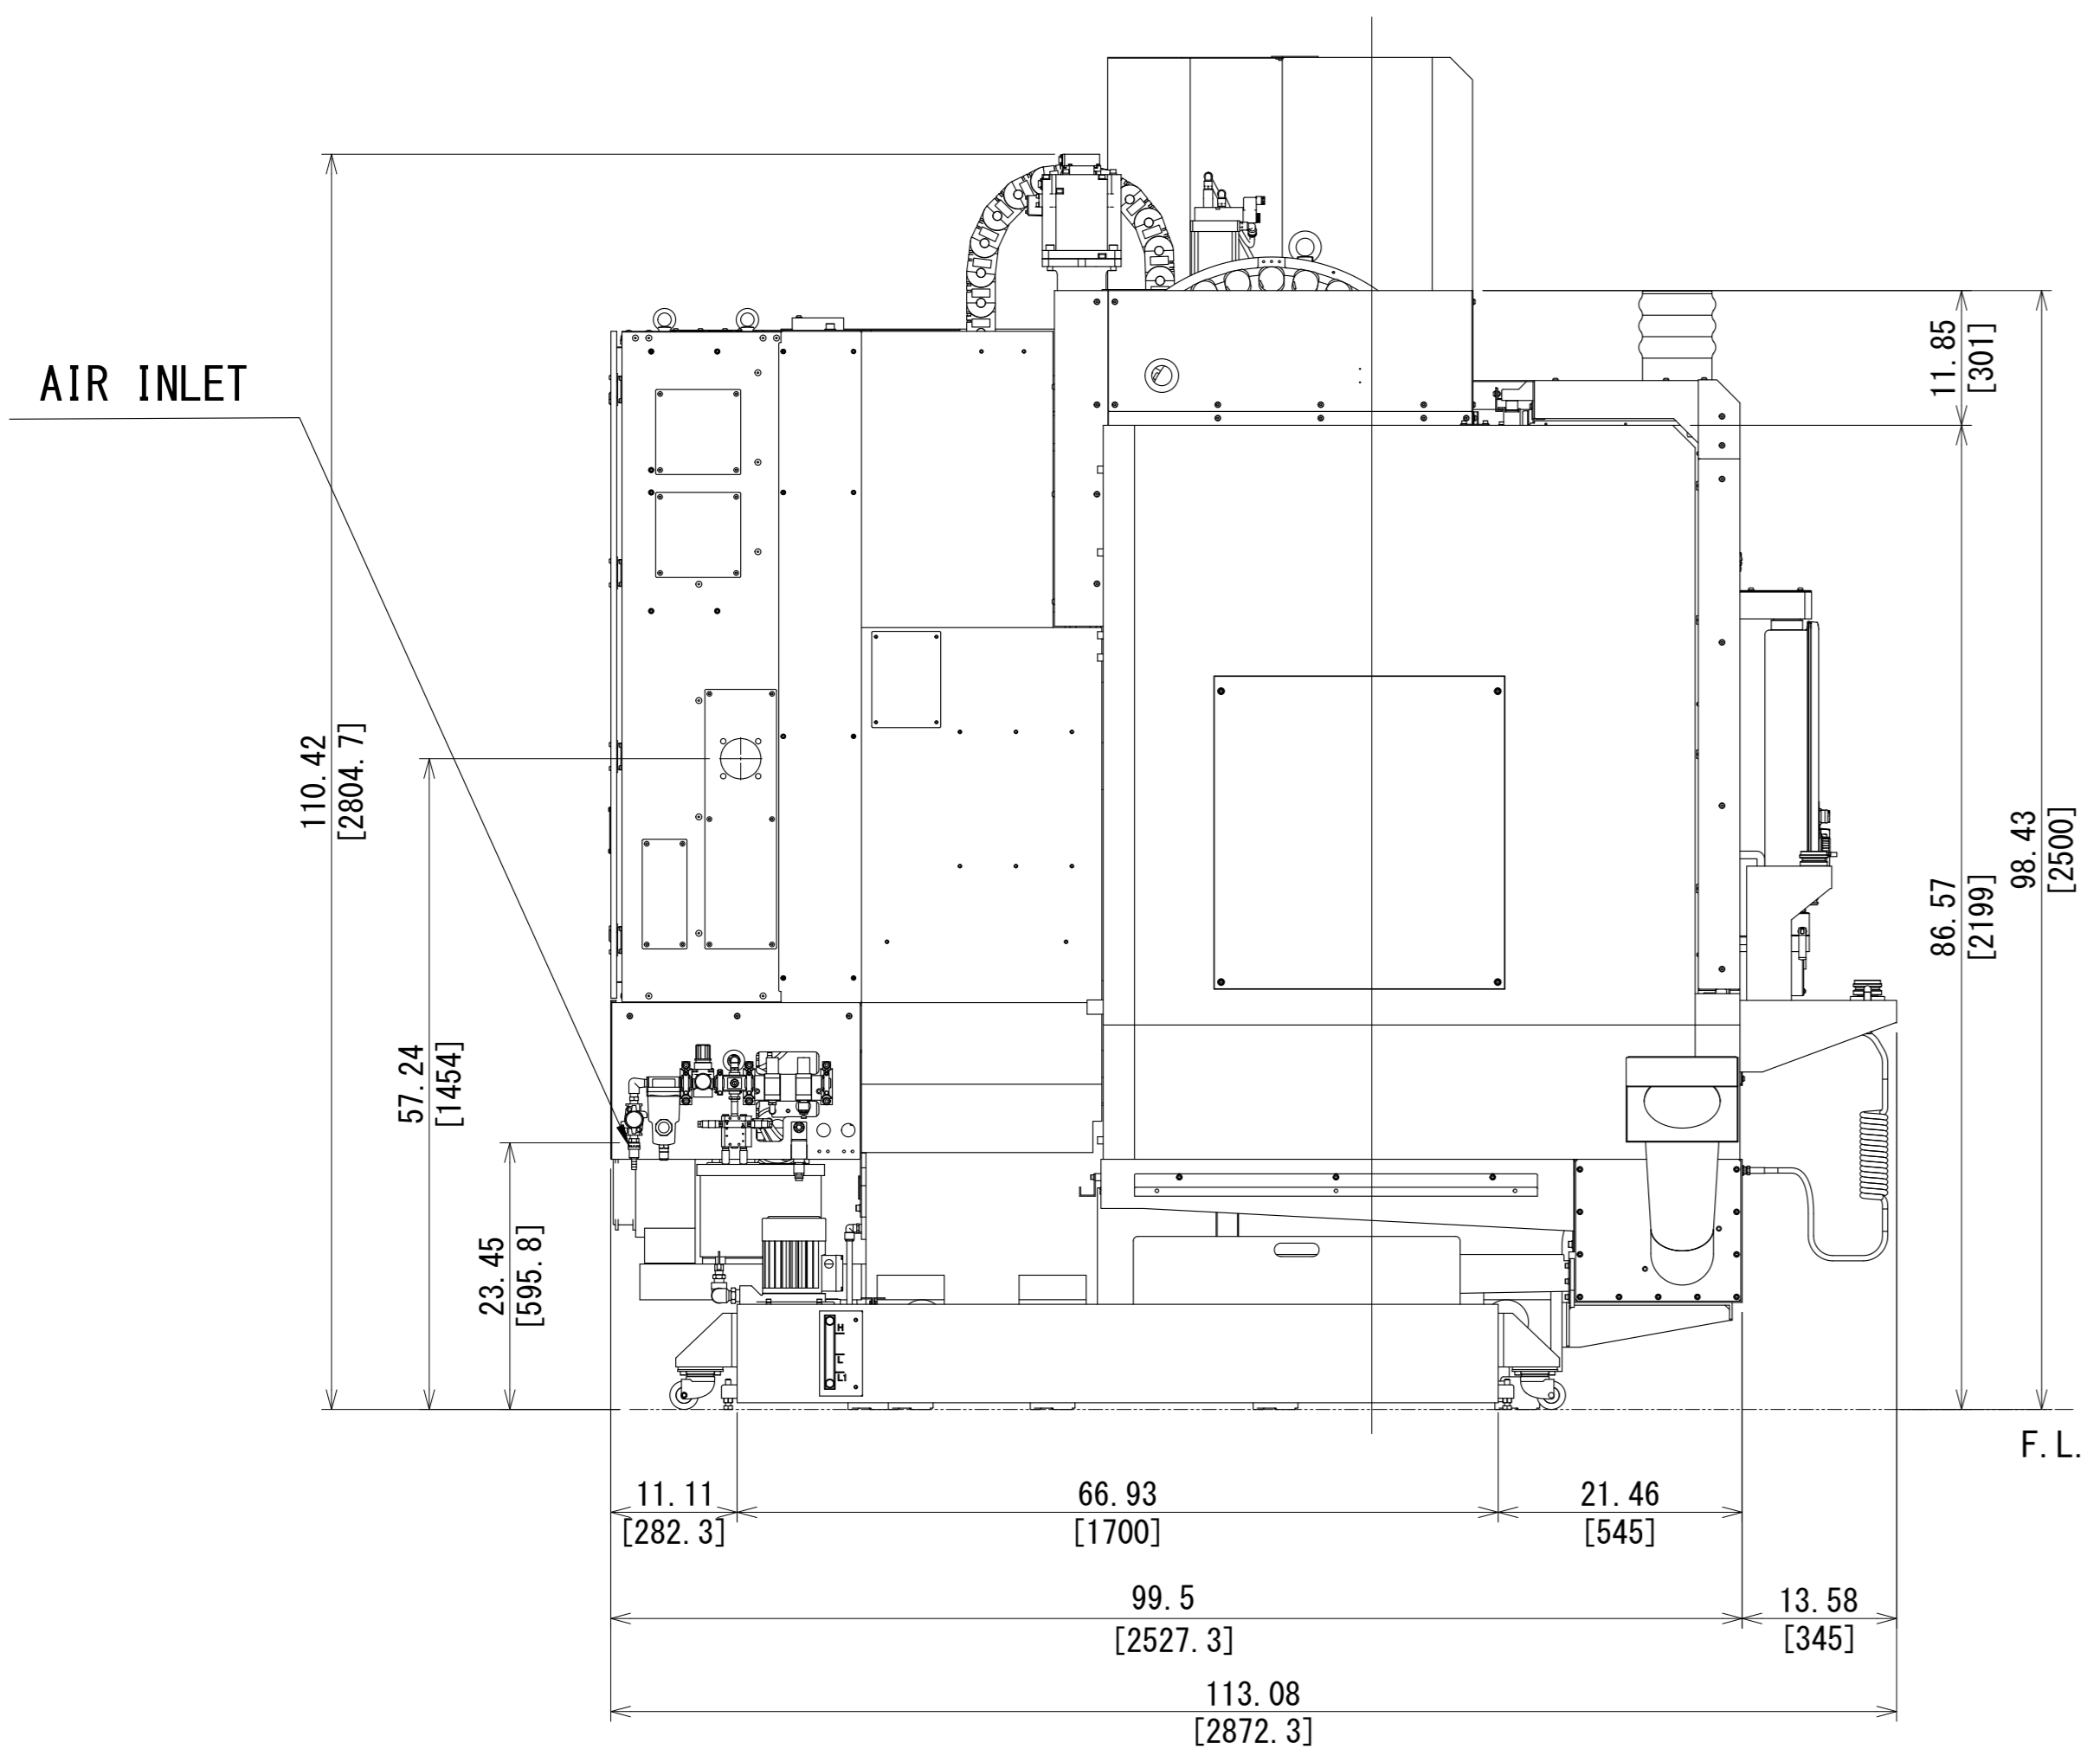

Z

POWER INLET HEIGHT
35.79 [909] FROM FL

AIR INLET

SIGNAL TOWER (OP)

DOOR ST.

SEPARATE HAND PULSE (OP)

HANDHELD COOLANT NOZZLE (OP)

Z-ST.

TABEL HEIGHT

- 5
- 4
- 3
- 2
- 1

THIS IS REDRAWN

THIRD ANGLE PROJECTION					
APP'D	CHK'D	DSGN	DRAWING		
9			111320	111320	111320
7					
6	5	05/24/2023	D65049M00	M-K.S	
5	1	09/22/2022	D65042M00	T-S.M	
4	1	12/17/2021	D65030M00	T-K.S	SCALE
3	1	05/28/2021	D65022M00	T-K.S	NAME
2	1	04/05/2021	D65020M00	T-Y.Y	1:14
1	1	02/26/2021	D65011M00	T-T.Y	
QTY	DATE	DC NO.	SIGN	DRAWING NO.	
				0 D65 TV C003 6	

Inch [mm]