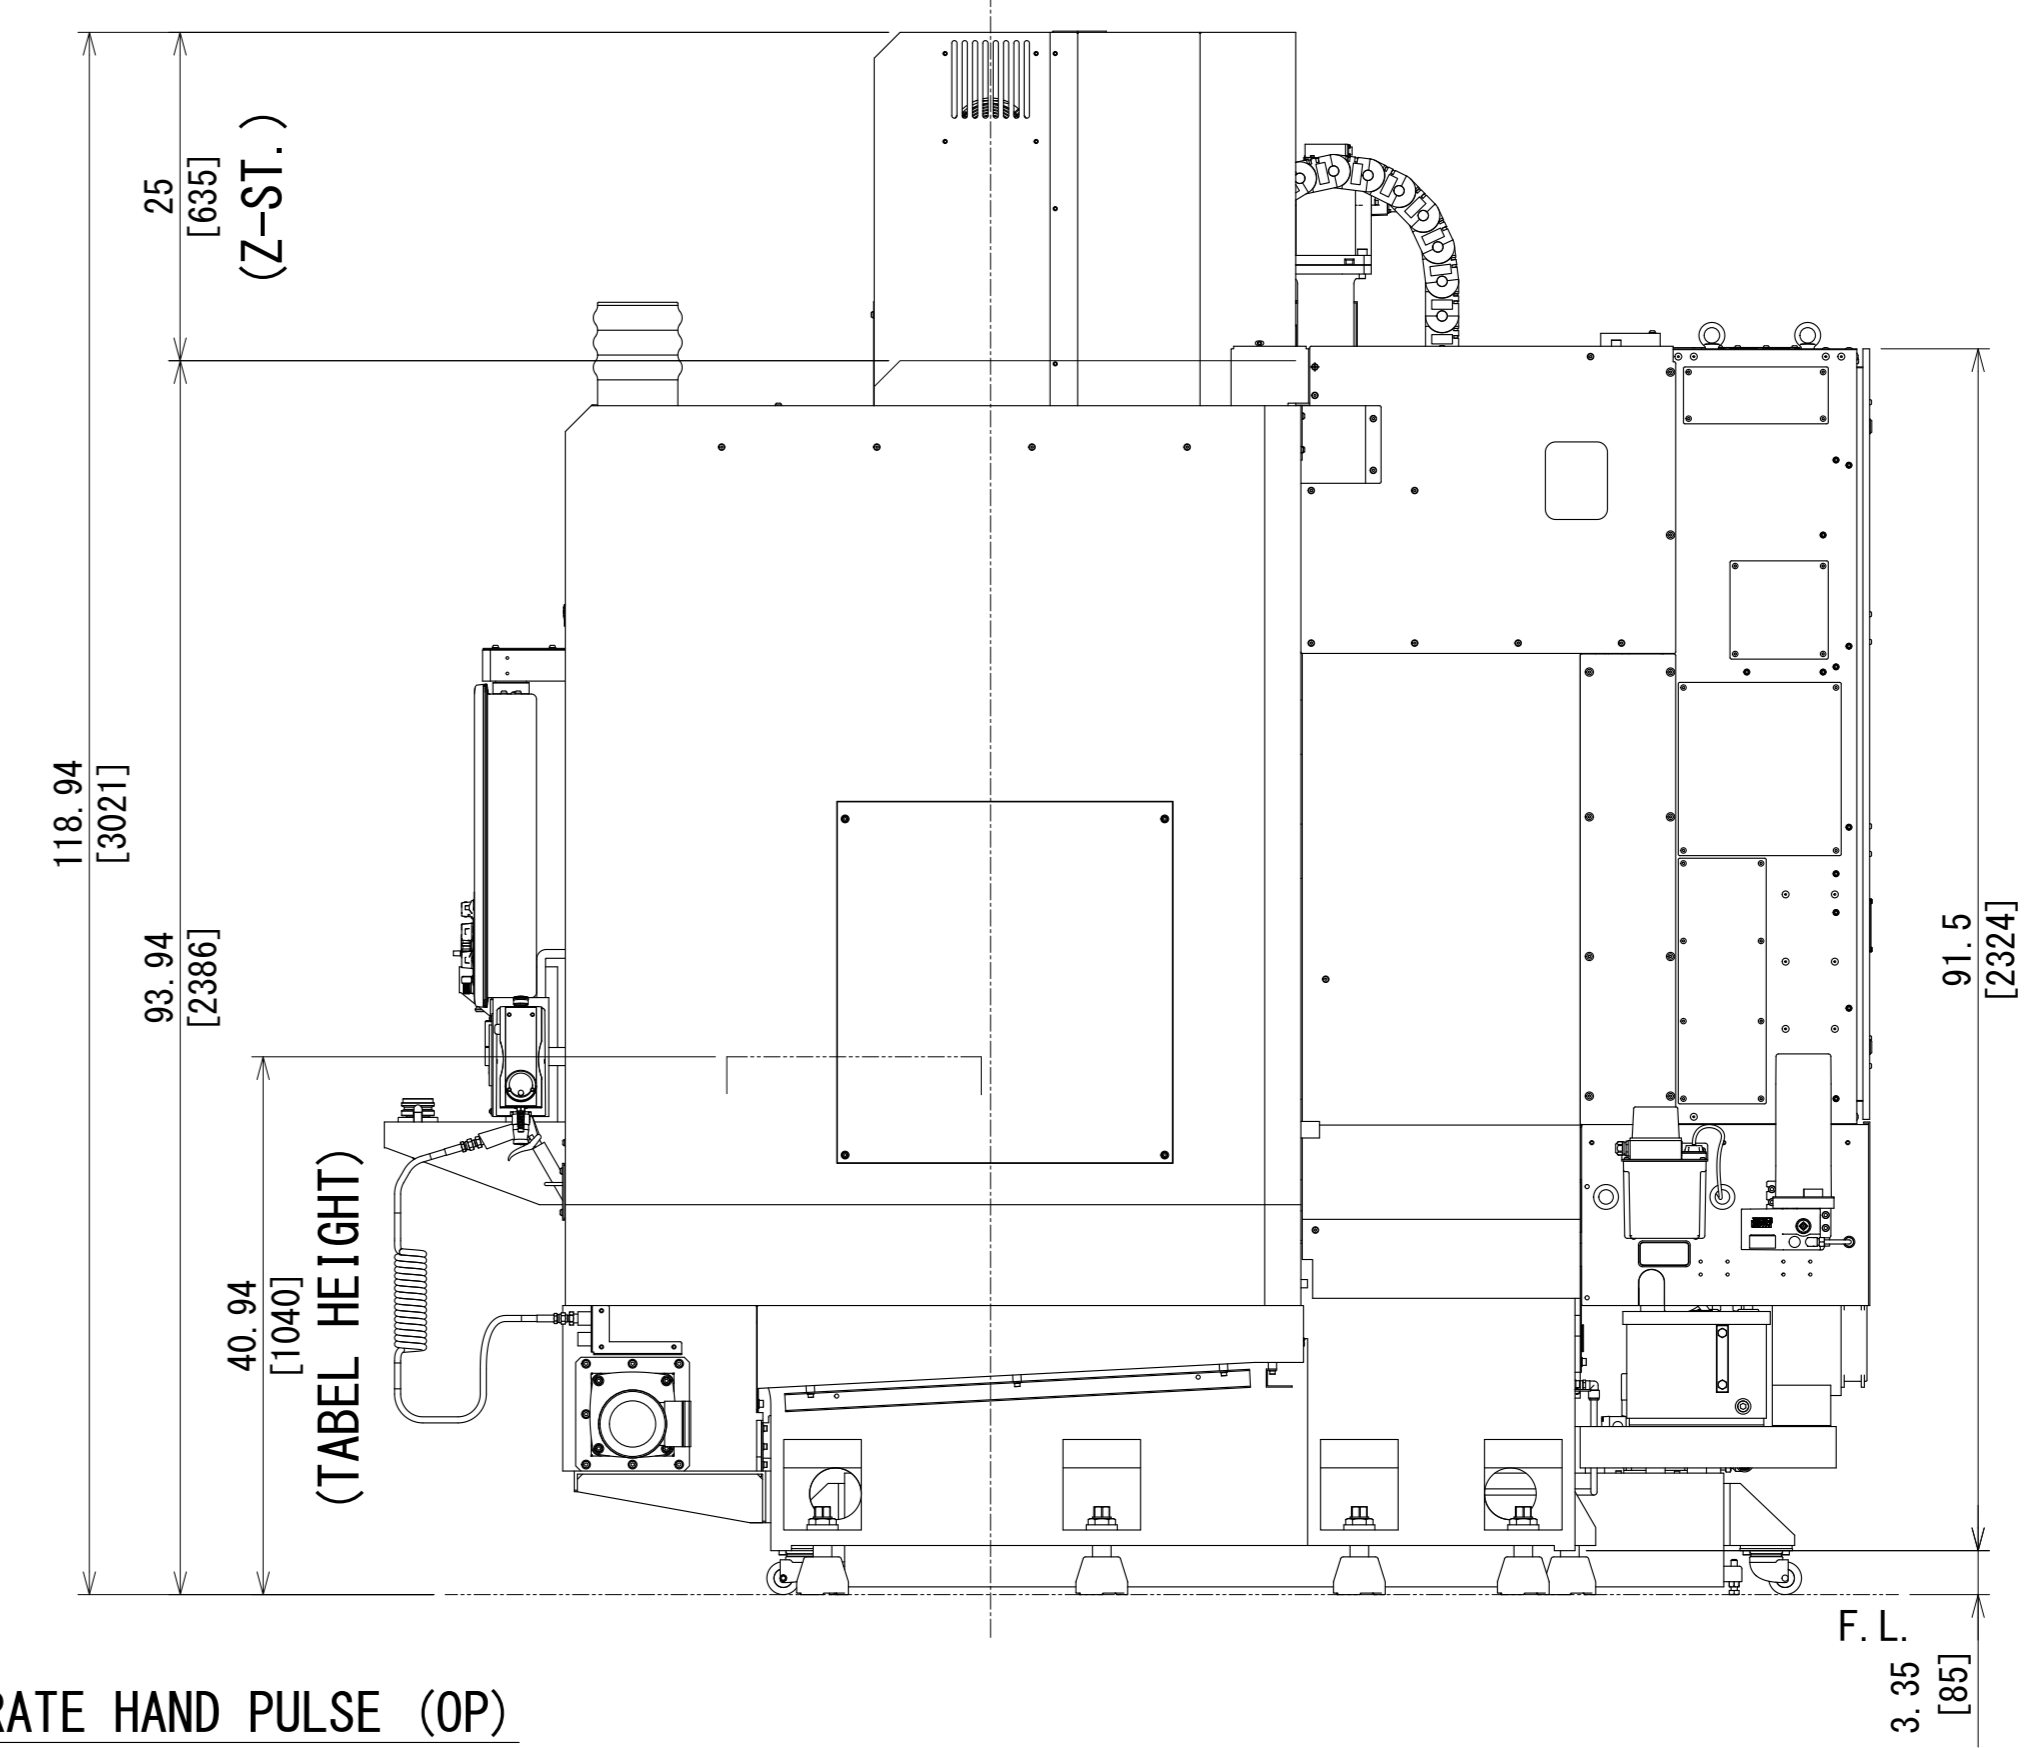

Z

POWER INLET HEIGHT
35.79 [909] FROM FL

AIR INLET

SIGNAL TOWER (OP)

DOOR ST.

SEPARATE HAND PULSE (OP)

HANDHELD COOLANT NOZZLE (OP)

Z-ST.

TABEL HEIGHT

- 5
- 4
- 3
- 2
- 1

THIS IS REDRAWN

THIRD ANGLE PROJECTION					
APP'D	CHK'D	DSGN	DRAWING		
9			111320	111320	111320
7					
6	5	05/24/2023	D65049M00	M-K.S	
5	1	09/22/2022	D65042M00	T-S.M	
4	1	12/17/2021	D65030M00	T-K.S	SCALE
3	1	05/28/2021	D65022M00	T-K.S	NAME
2	1	04/05/2021	D65020M00	T-Y.Y	1:14
1	1	02/26/2021	D65011M00	T-T.Y	
QTY	DATE	DC NO.	SIGN	DRAWING NO.	
				0 D65 TV C003 6	

Inch [mm]