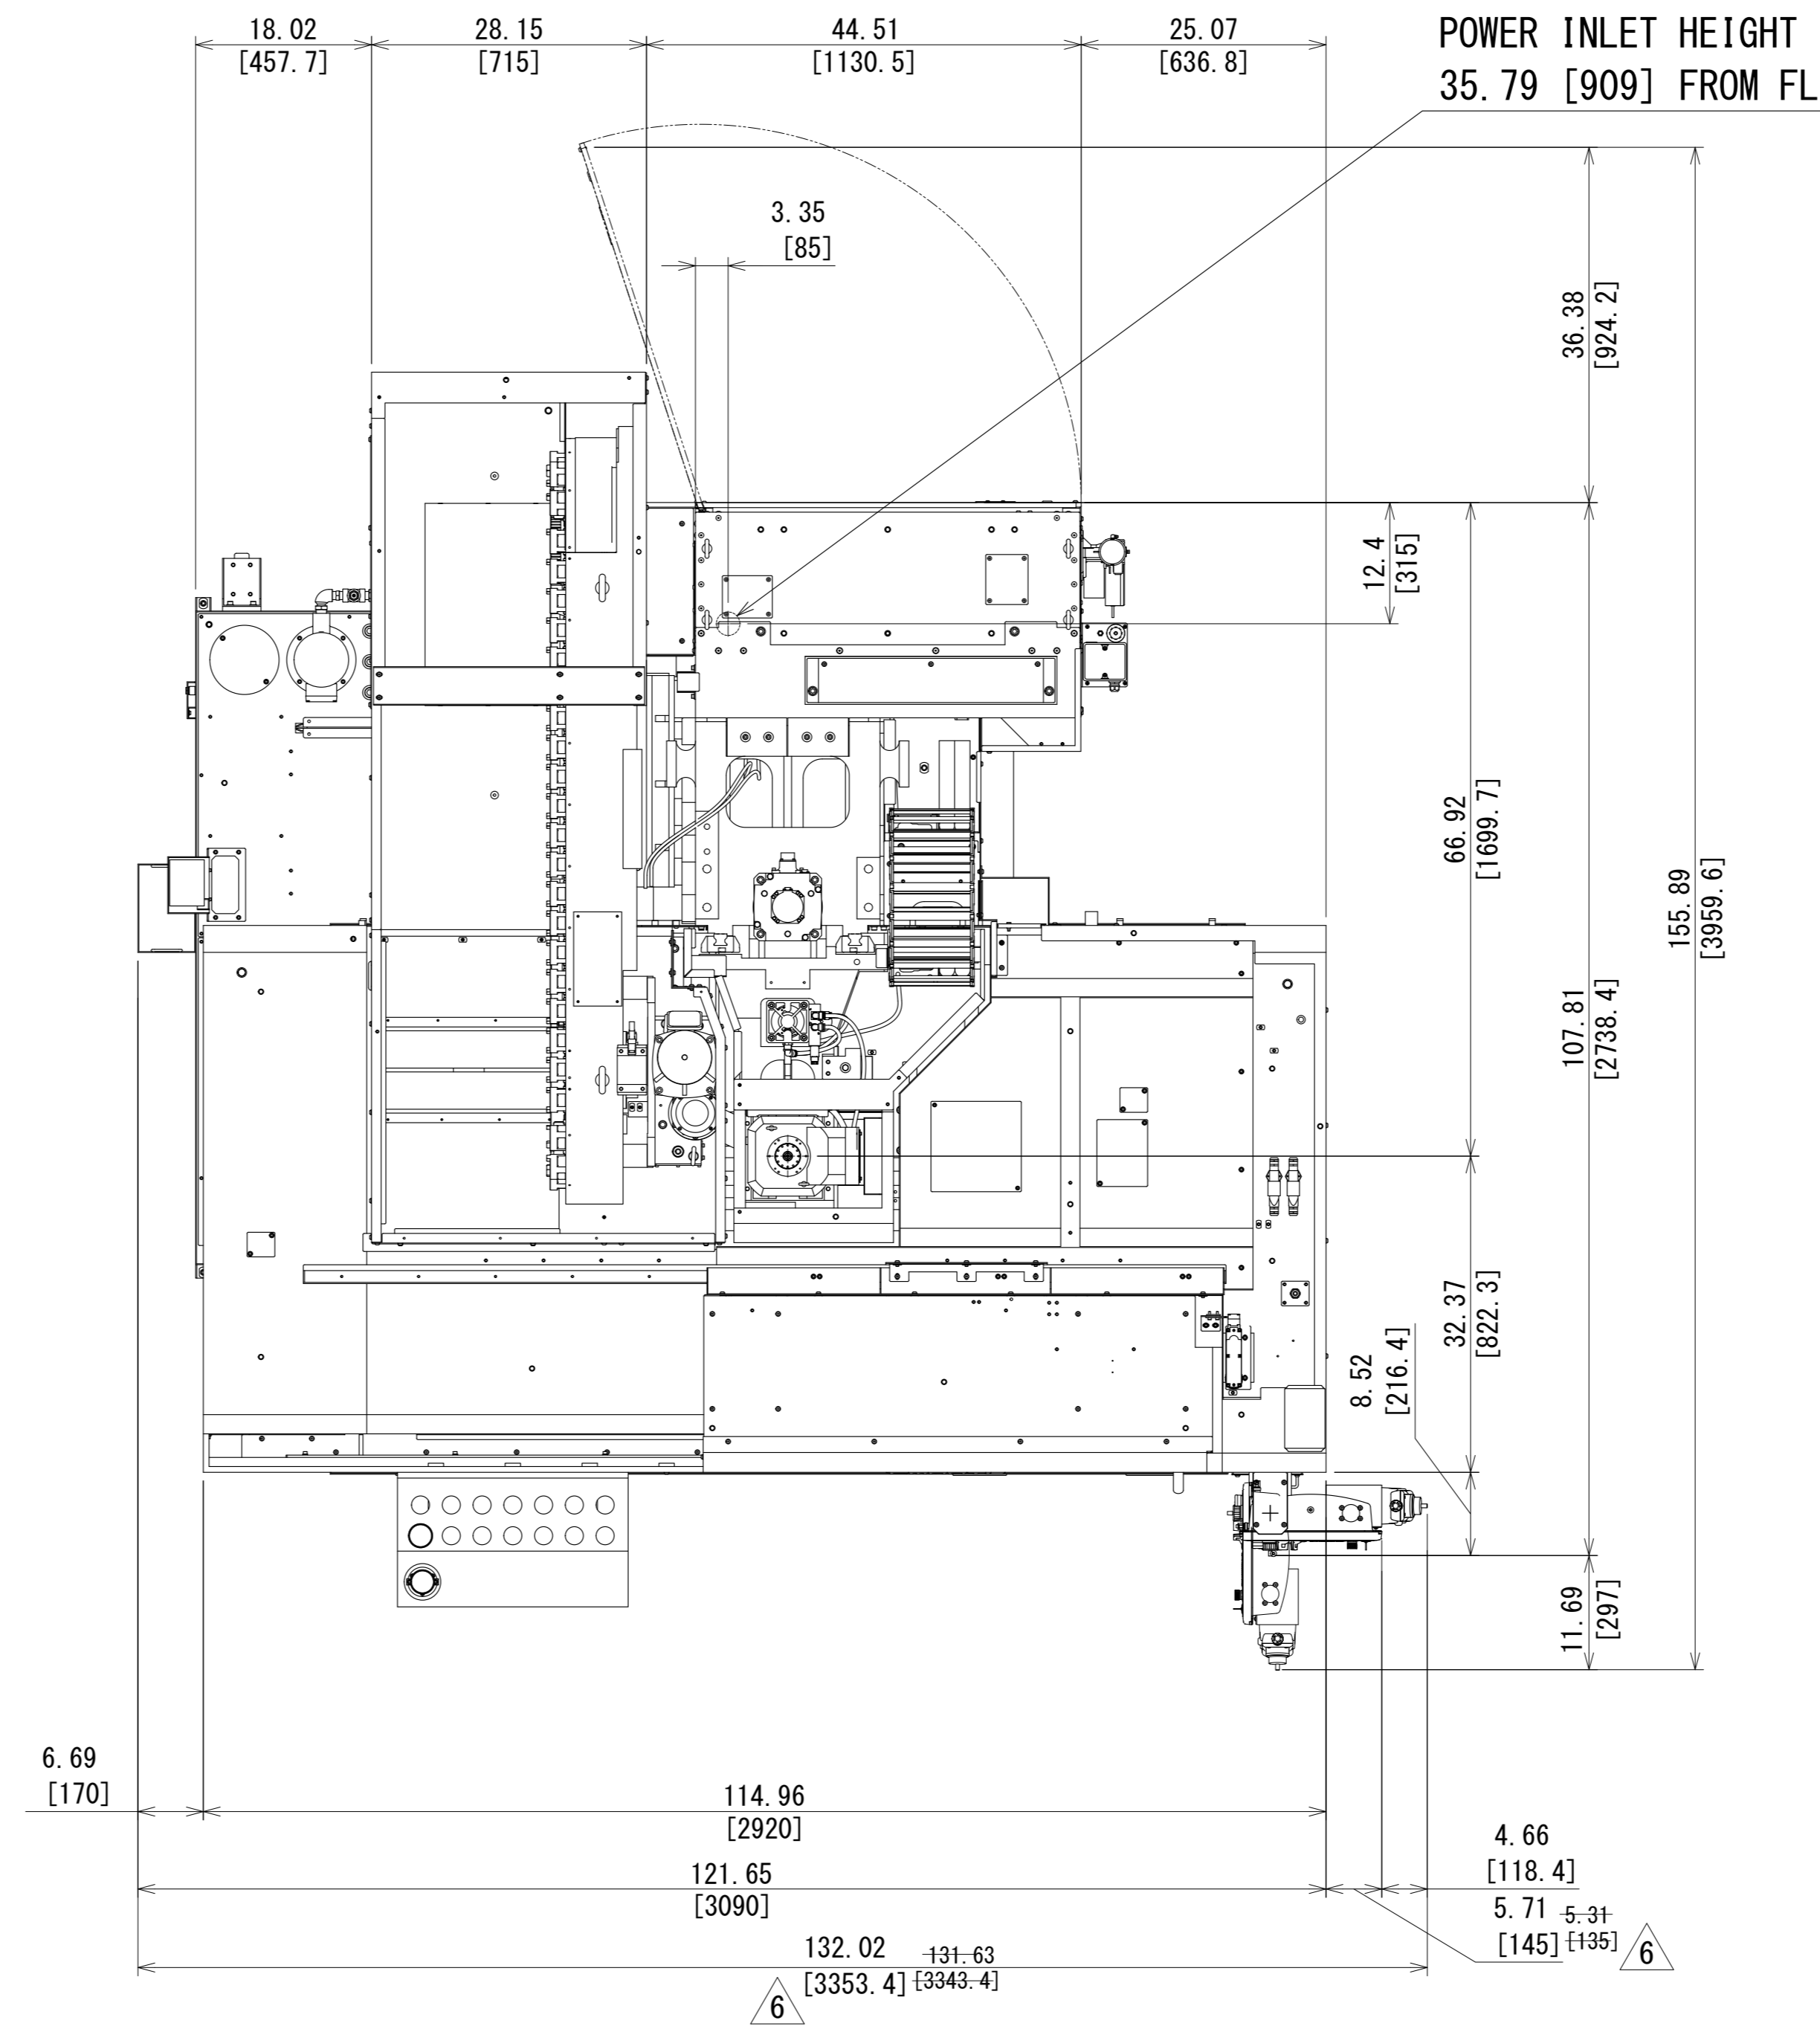

Z

Inch [mm]

THIS IS REDRAWN

				THIRD ANGLE PROJECTION			
APP'D	CHK'D	DSGN	DRAWING	APP'D	CHK'D	DSGN	DRAWING
5	7	122420	122420	5	7	122420	122420
6	5	06/07/2023	D65049M00	M-R.T	K.N	J.W	K.N
5	1	09/22/2022	D65042M00	T-S.M			T-H.M
4	1	12/17/2021	D65030M00	T-K.S	SCALE		
3	1	05/28/2021	D65022M00	T-K.S	VC-Ez 20 50T バケツ仕様体図		
2	1	04/05/2021	D65020M00	T-Y.Y	VC-Ez 20 50T BUCKET TOTAL VIEW DRAWING		
1	1	02/26/2021	D65011M00	T-T.Y	DRAWING NO. 0 D65 TV C023 6		
QTY	DATE	DC NO.	SIGN	DRAWING NO.			