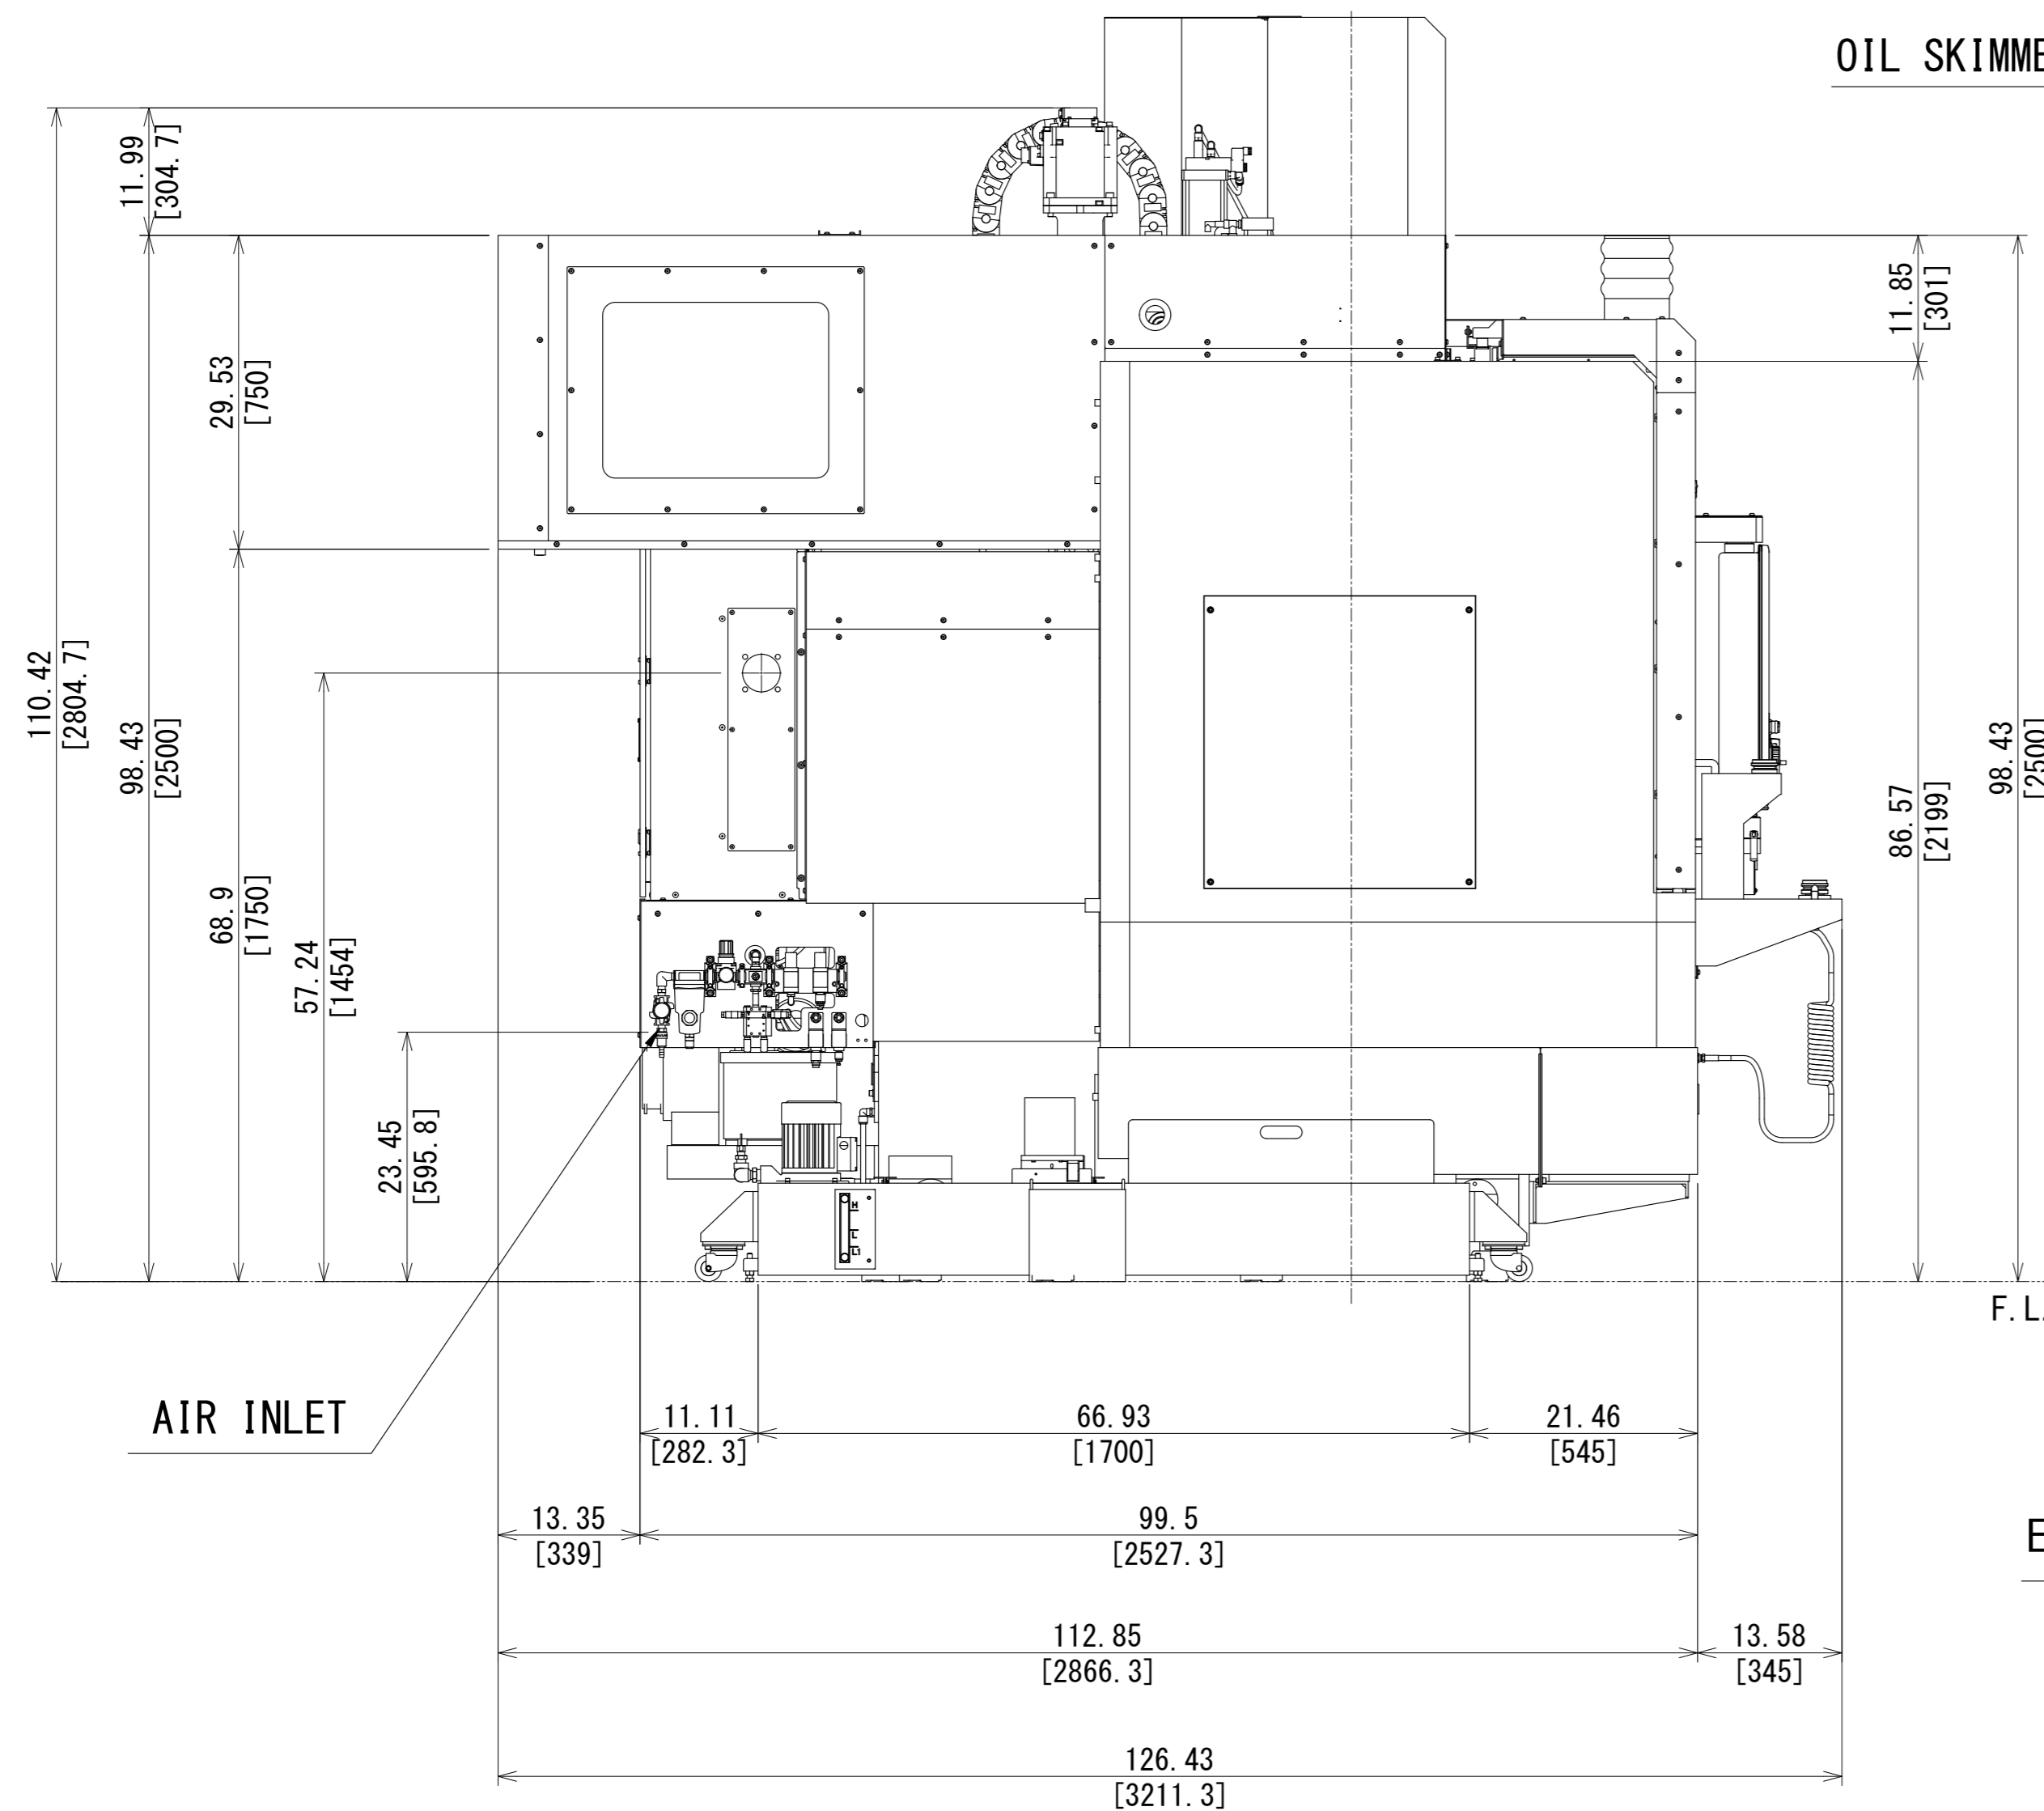

Z

Inch [mm]

THIS IS REDRAWN

				THIRD ANGLE PROJECTION			
APP'D	CHK'D	DSGN	DRAWING	APP'D	CHK'D	DSGN	DRAWING
5	7	122420	122420	5	7	122420	122420
6	5	06/07/2023	D65049M00	M-R.T	K.N	J.W	K.N
5	1	09/22/2022	D65042M00	T-S.M			T-H.M
4	1	12/17/2021	D65030M00	T-K.S	SCALE		
3	1	05/28/2021	D65022M00	T-K.S	VC-Ez 20 50T バケツ仕様体図		
2	1	04/05/2021	D65020M00	T-Y.Y	VC-Ez 20 50T BUCKET TOTAL VIEW DRAWING		
1	1	02/26/2021	D65011M00	T-T.Y	DRAWING NO. 0 D65 TV C023 6		
QTY	DATE	DC NO.	SIGN	DRAWING NO.			