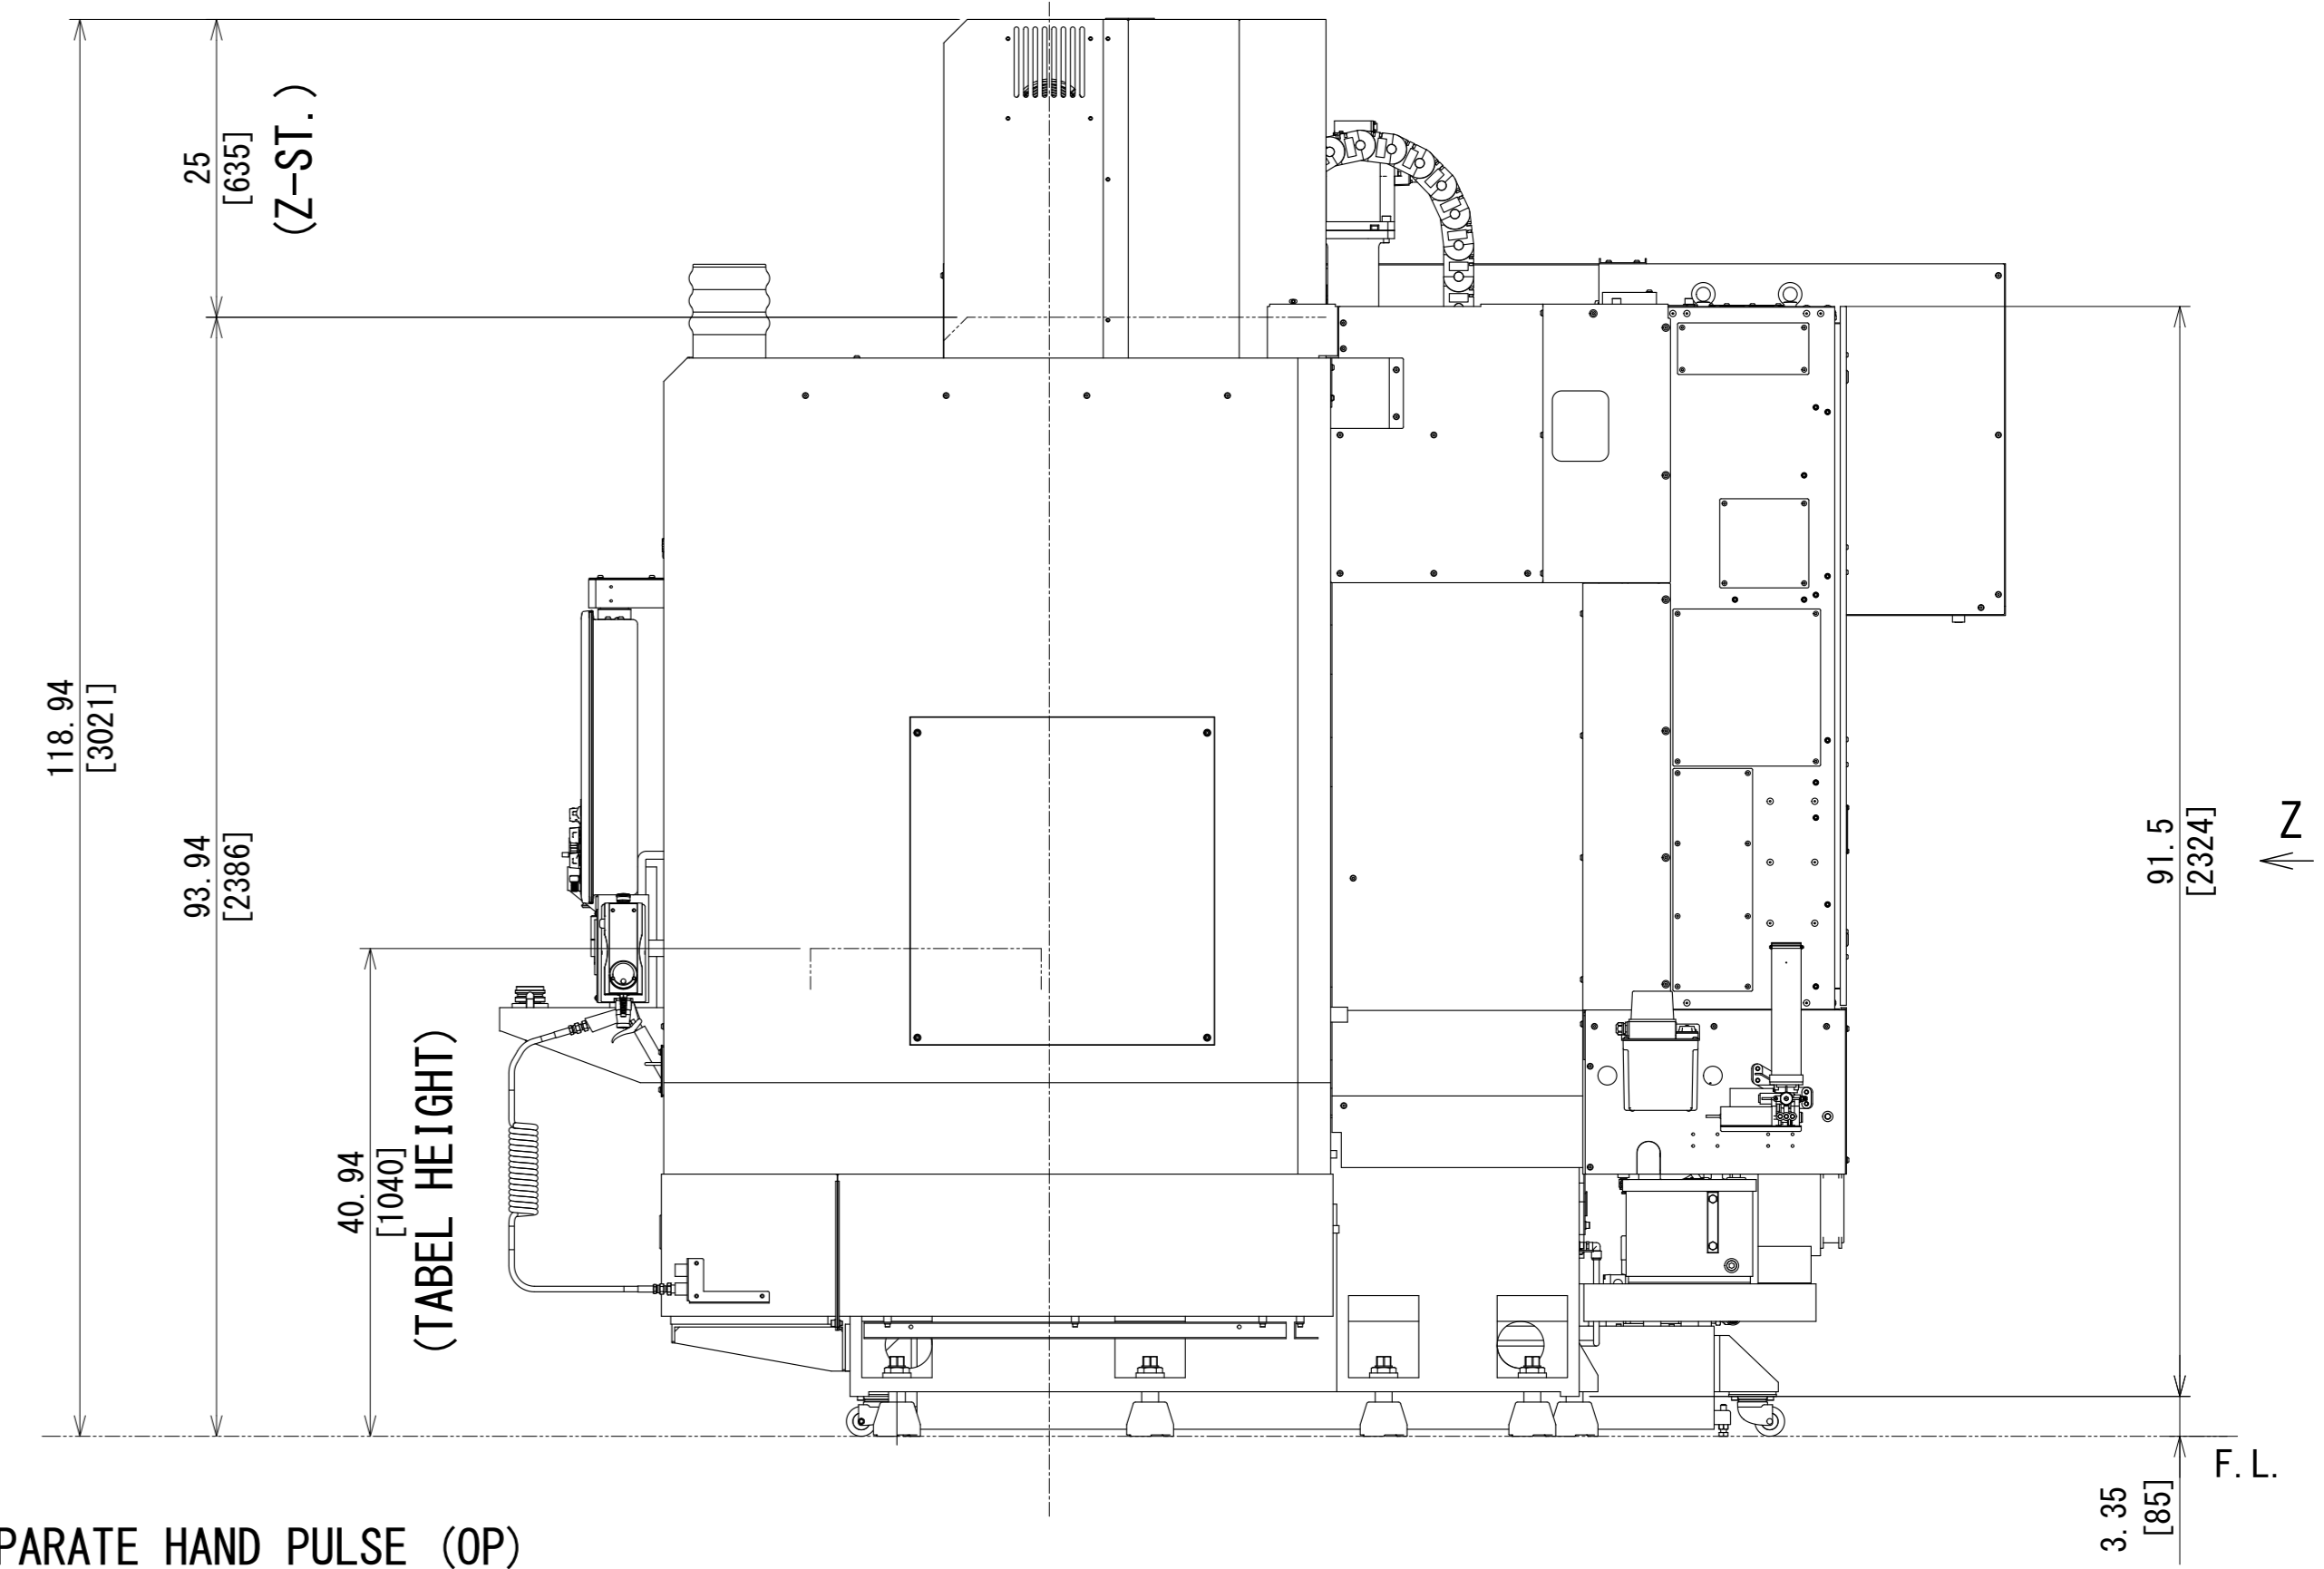

Z

Inch [mm]

THIS IS REDRAWN

				THIRD ANGLE PROJECTION			
APP'D	CHK'D	DSGN	DRAWING	APP'D	CHK'D	DSGN	DRAWING
5	7	122420	122420	5	7	122420	122420
6	5	06/07/2023	D65049M00	M-R.T	K.N	J.W	K.N
5	1	09/22/2022	D65042M00	T-S.M			T-H.M
4	1	12/17/2021	D65030M00	T-K.S	SCALE		
3	1	05/28/2021	D65022M00	T-K.S	VC-Ez 20 50T バケツ仕様体図		
2	1	04/05/2021	D65020M00	T-Y.Y	VC-Ez 20 50T BUCKET TOTAL VIEW DRAWING		
1	1	02/26/2021	D65011M00	T-T.Y	DRAWING NO. 0 D65 TV C023 6		
QTY	DATE	DC NO.	SIGN	DRAWING NO.			