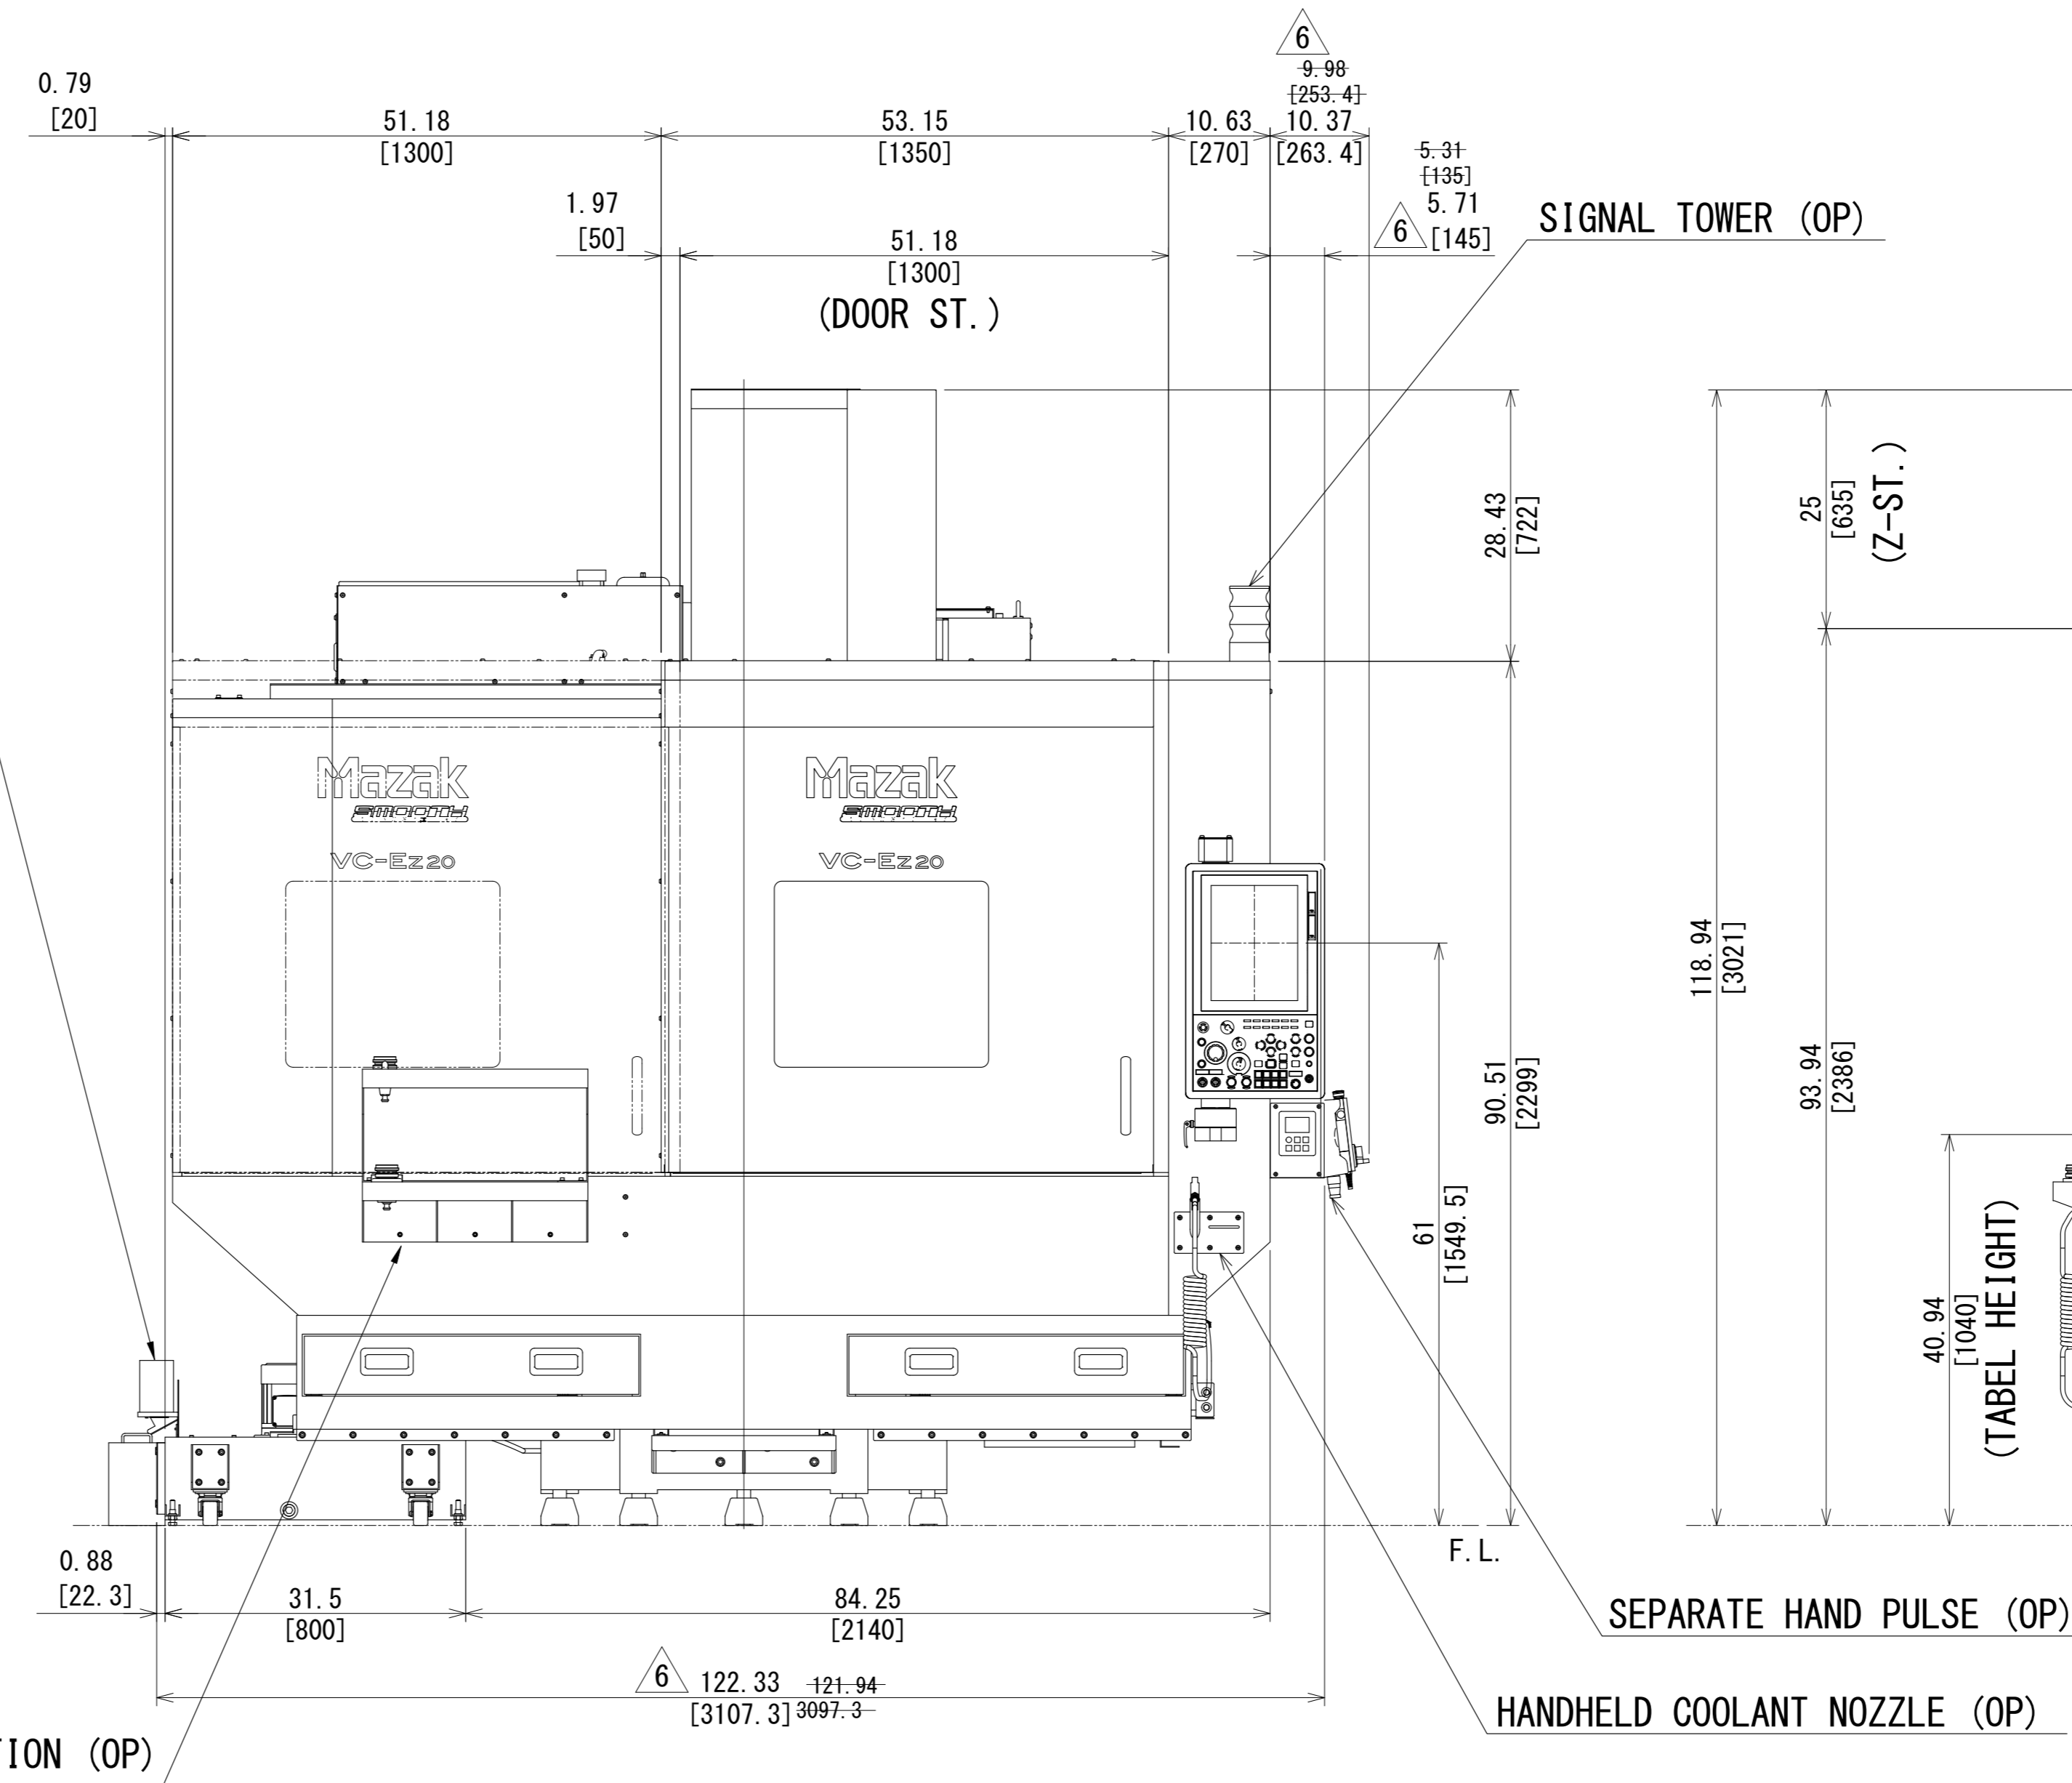

Z

Inch [mm]

THIS IS REDRAWN

				THIRD ANGLE PROJECTION			
APP'D	CHK'D	DSGN	DRAWING	APP'D	CHK'D	DSGN	DRAWING
5	7	122420	122420	5	7	122420	122420
6	5	06/07/2023	D65049M00	M-R.T	K.N	J.W	K.N
5	1	09/22/2022	D65042M00	T-S.M			T-H.M
4	1	12/17/2021	D65030M00	T-K.S	SCALE		
3	1	05/28/2021	D65022M00	T-K.S	VC-Ez 20 50T バケツ仕様体図		
2	1	04/05/2021	D65020M00	T-Y.Y	VC-Ez 20 50T BUCKET TOTAL VIEW DRAWING		
1	1	02/26/2021	D65011M00	T-T.Y	DRAWING NO. 0 D65 TV C023 6		
QTY	DATE	DC NO.	SIGN	DRAWING NO.			