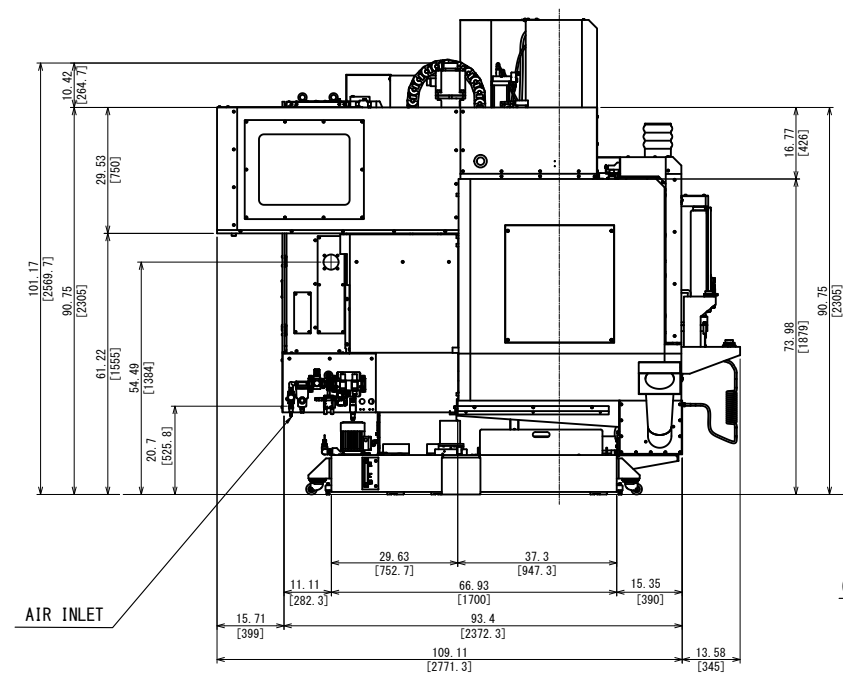

SIGNAL TOWER (OP)

SEPARATE HAND PULSE (OP)

HANDHELD COOLANT NOZZLE (OP)

THIS IS REDRAWN

THIRD ANGLE PROJECTION			
APP' D	CHK' D	DSGN	DRAWING
021922	021922	021922	021922
K.N	J.W	K.N	M.K.S
SCALE			
NAME			
1:14			
重産 VC-Ez 16 50T オーガコンベヤ仕様全図			
MASS VC-Ez 16 50T AUGER CONVEYOR TOTAL VIEW DRAWING			
0	D66	TV	C050 2
QTY	DATE	DC NO.	SIGN

Inch [mm]