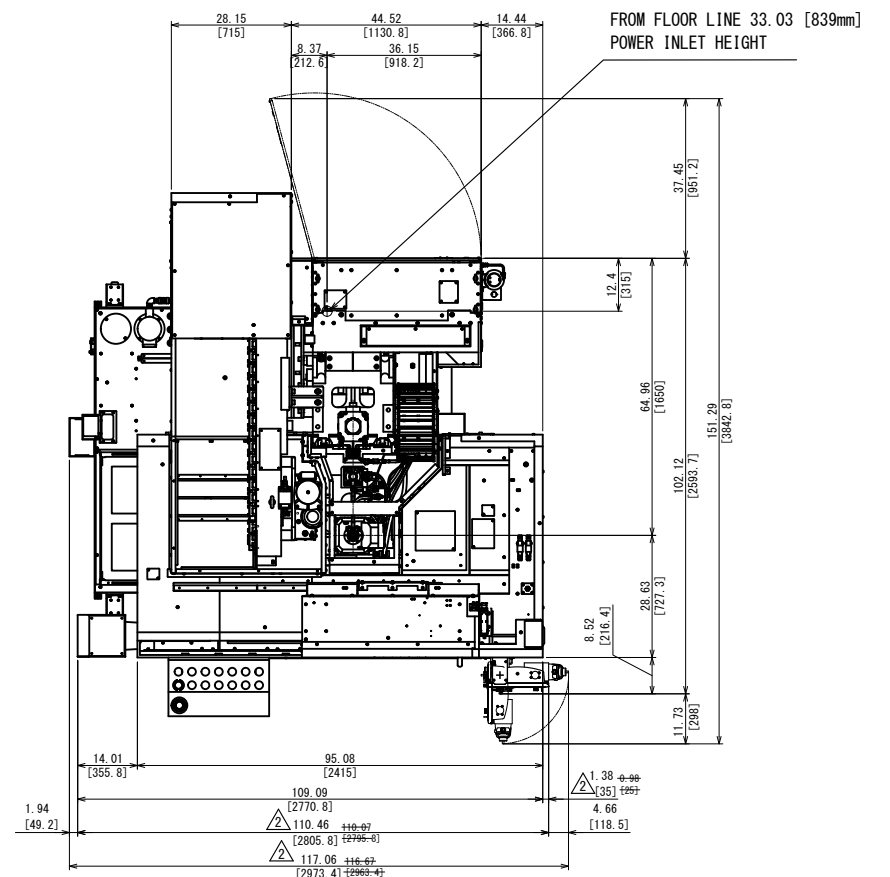

SIGNAL TOWER (OP)

SEPARATE HAND PULSE (OP)

HANDHELD COOLANT NOZZLE (OP)

THIS IS REDRAWN

THIRD ANGLE PROJECTION			
APP' D	CHK' D	DSGN	DRAWING
021922	021922	021922	021922
K.N	J.W	K.N	M.K.S
SCALE			
NAME			
1:14			
重産 VC-Ez 16 50T オーガコンベヤ仕様全図			
MASS VC-Ez 16 50T AUGER CONVEYOR TOTAL VIEW DRAWING			
0	D66	TV	C050 2
QTY	DATE	DC NO.	SIGN

Inch [mm]