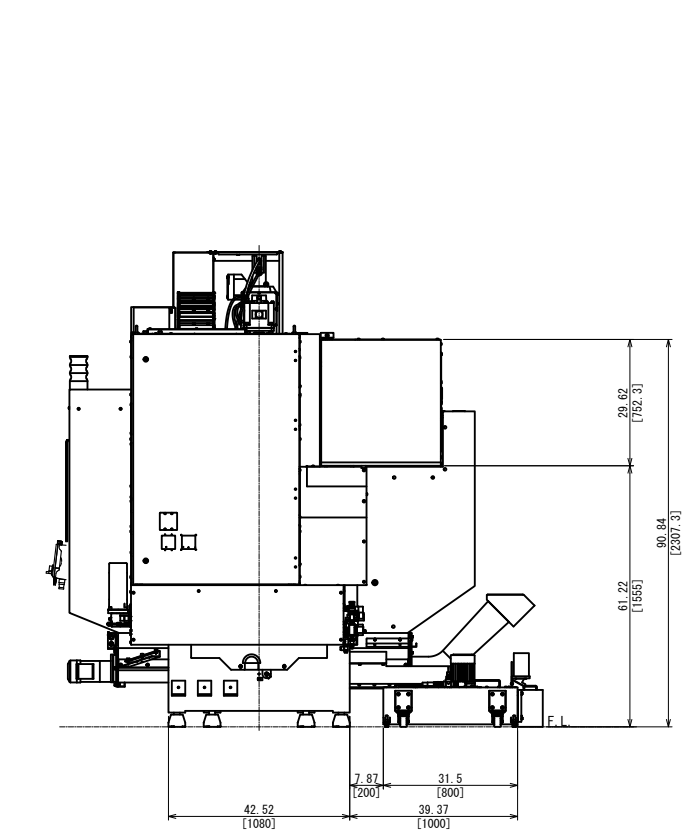

Z

SIGNAL TOWER (OP)

SEPARATE HAND PULSE (OP)

HANDHELD COOLANT NOZZLE (OP)

THIS IS REDRAWN

THIRD ANGLE PROJECTION			
APP' D	CHK' D	DSGN	DRAWING
021922	021922	021922	021922
K.N	J.W	K.N	M.K.S
SCALE			
NAME			
1:14			
重産 VC-Ez 16 50T オーガコンベヤ仕様全図			
MASS VC-Ez 16 50T AUGER CONVEYOR TOTAL VIEW DRAWING			
0	D66	TV	C050 2
QTY	DATE	DC NO.	SIGN

Inch [mm]