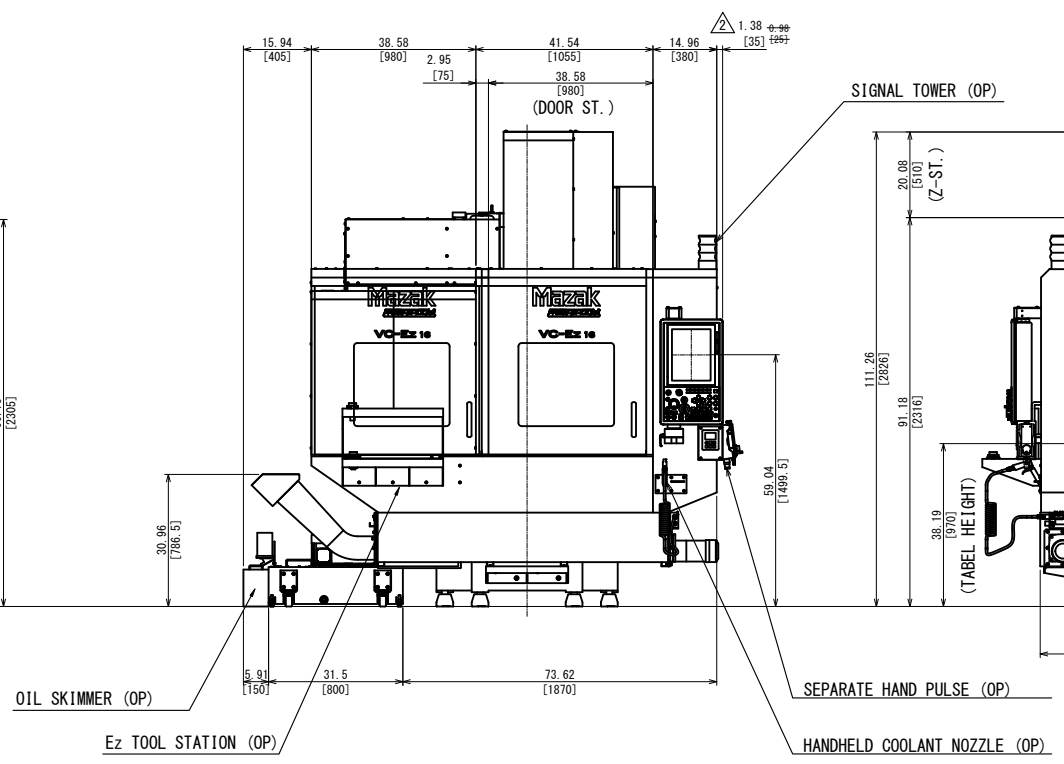

SIGNAL TOWER (OP)

SEPARATE HAND PULSE (OP)

HANDHELD COOLANT NOZZLE (OP)

THIS IS REDRAWN

THIRD ANGLE PROJECTION			
APP' D	CHK' D	DSGN	DRAWING
021922	021922	021922	021922
K.N	J.W	K.N	M.K.S
SCALE			
NAME			
1:14			
重産 VC-Ez 16 50T オーガコンベヤ仕様全図			
MASS VC-Ez 16 50T AUGER CONVEYOR TOTAL VIEW DRAWING			
0	D66	TV	C050 2
QTY	DATE	DC NO.	SIGN

Inch [mm]